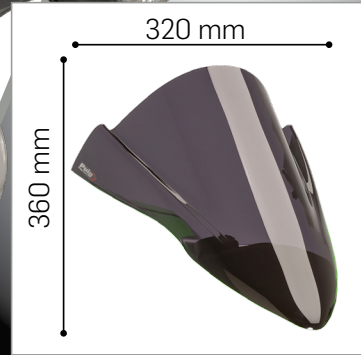

# KAWASAKI ZX10R '16-

Since 1964  
**Puig**  
Hi-Tech Parts

## Z-Racing Screen

Max. protection +40mm (1<sup>5</sup>/<sub>8</sub>"

8912F

8912V

OEM