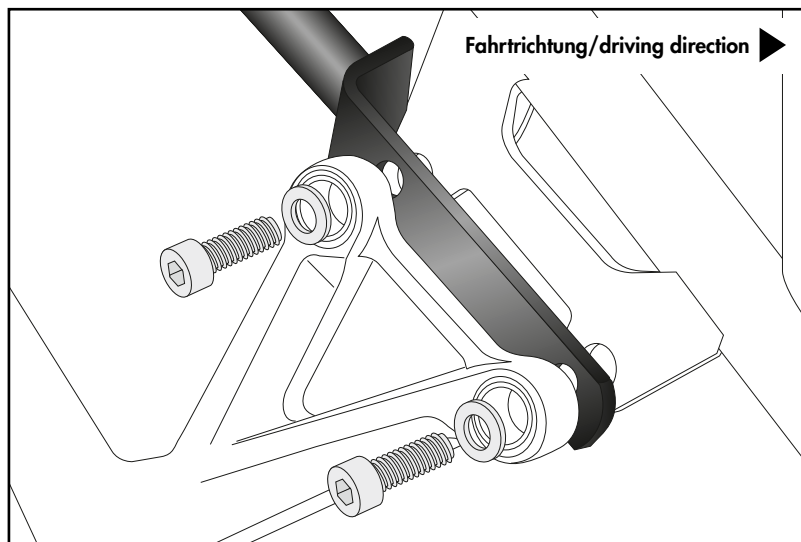

We recommend having the installation carried out in a professional workshop. During installation, tighten all accessible screws loosely at first to ensure tension-free installation. When tightening the screws, observe the tightening torques.

Vorbereitende Maßnahmen / Preparatory actions

Rechts und links jeweils die Schraube unterhalb der Sitzbank, sowie die hintere Schraube der Sozfußrastenhalterung entfernen, diese entfallen.

Remove the screw under the seat on the right and left as well as the rear screw of the pillion footrest bracket, these are no longer required.

Montageanleitung / Installation Instruction

Rohradapter vorne rechts & links / Tube adapters front right & left:

4x  M8x30

4x  Ø8,4

1

Rohradapter hinten rechts & links / Tube adapters rear right & left:

2x  M10x1,25x50