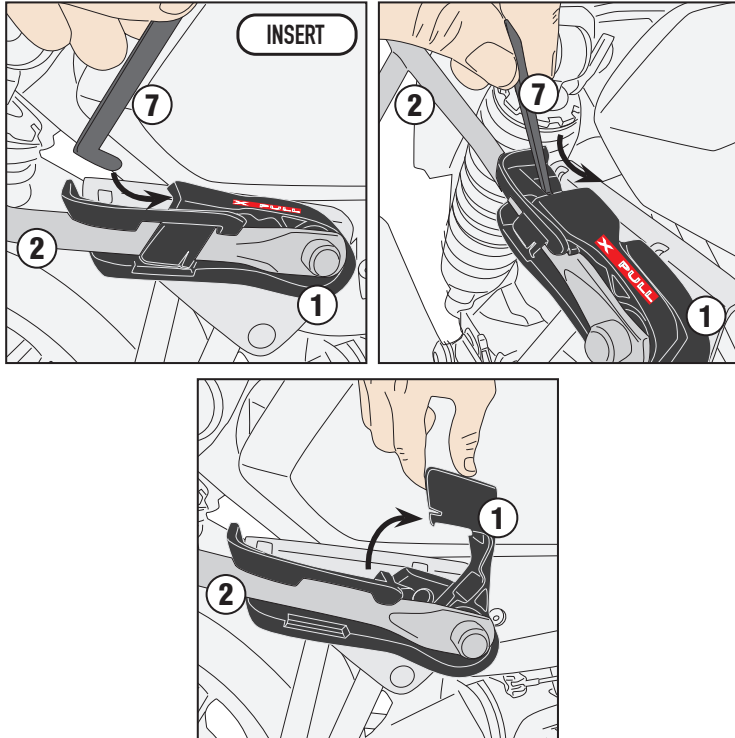

TO OPEN WITH SPECIAL KEY