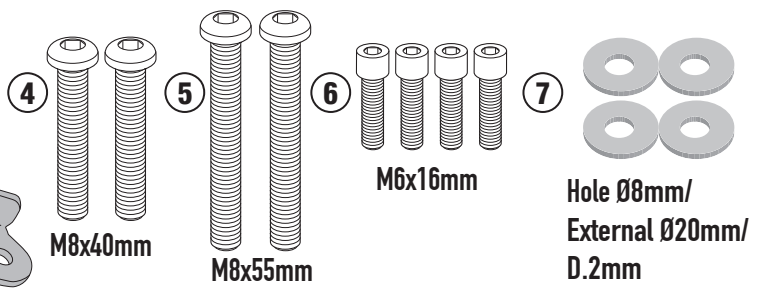

YAMAHA MT-09 / MT-09 SP (2021)

REMOVE X

TR02SXV/TR02DXV

GL4834DXV/GL4834SXV

M8x40mm

M8x55mm

M6x16mm

Hole Ø8mm/
External Ø20mm/
D.2mm

M6

10COP

Z2388

Z298

GL5048

10mm

5mm - 6mm

CHECK THE SCREW LENGTH HERE