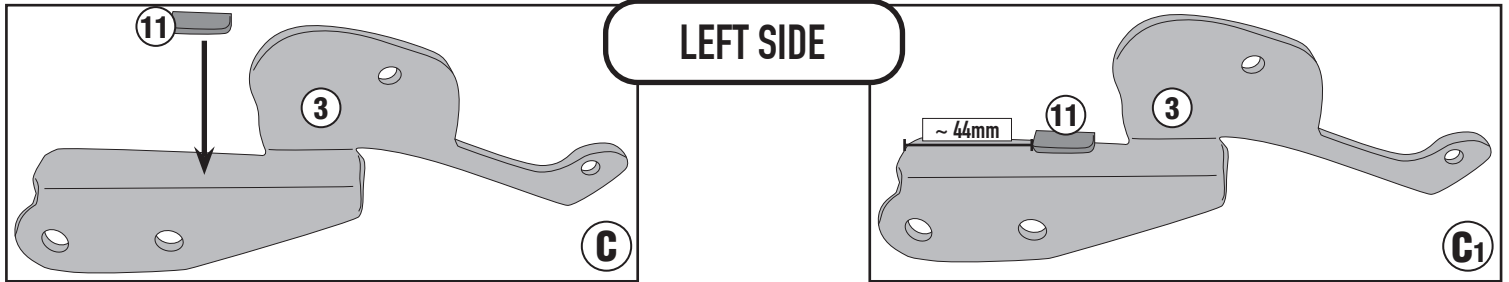

ONLY FOR MT-09 SP