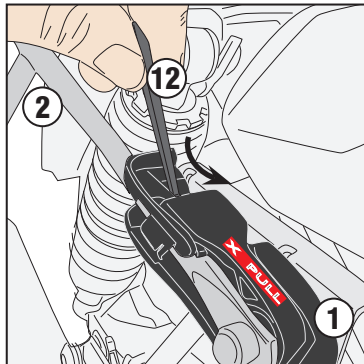

TO OPEN WITH SPECIAL KEY