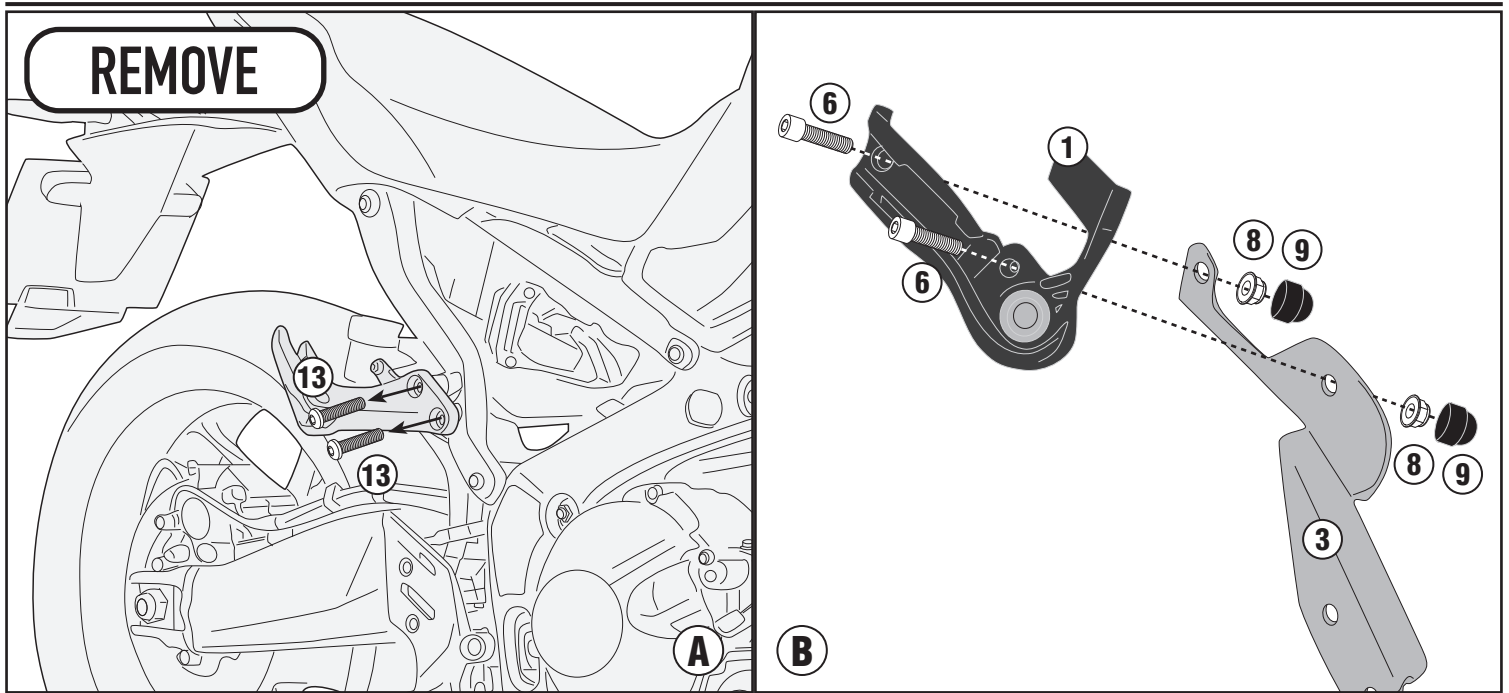

TR2156 - TR2156K

TELAIETTO LATERALE SPECIFICO - SPECIFIC SADDLEBAG TUBULAR HOLDER - SUPPORT TUBULAIRE POUR SACOCHES CAVALIÈRES - SPEZIAL SEITENTRAEGER FUER WEICHTASCHEN - PORTA ALFORJAS TUBULAR LATERAL - SUPORTE LATERAL DE ALFORGES

YAMAHA MT-09 / MT-09 SP (2021)