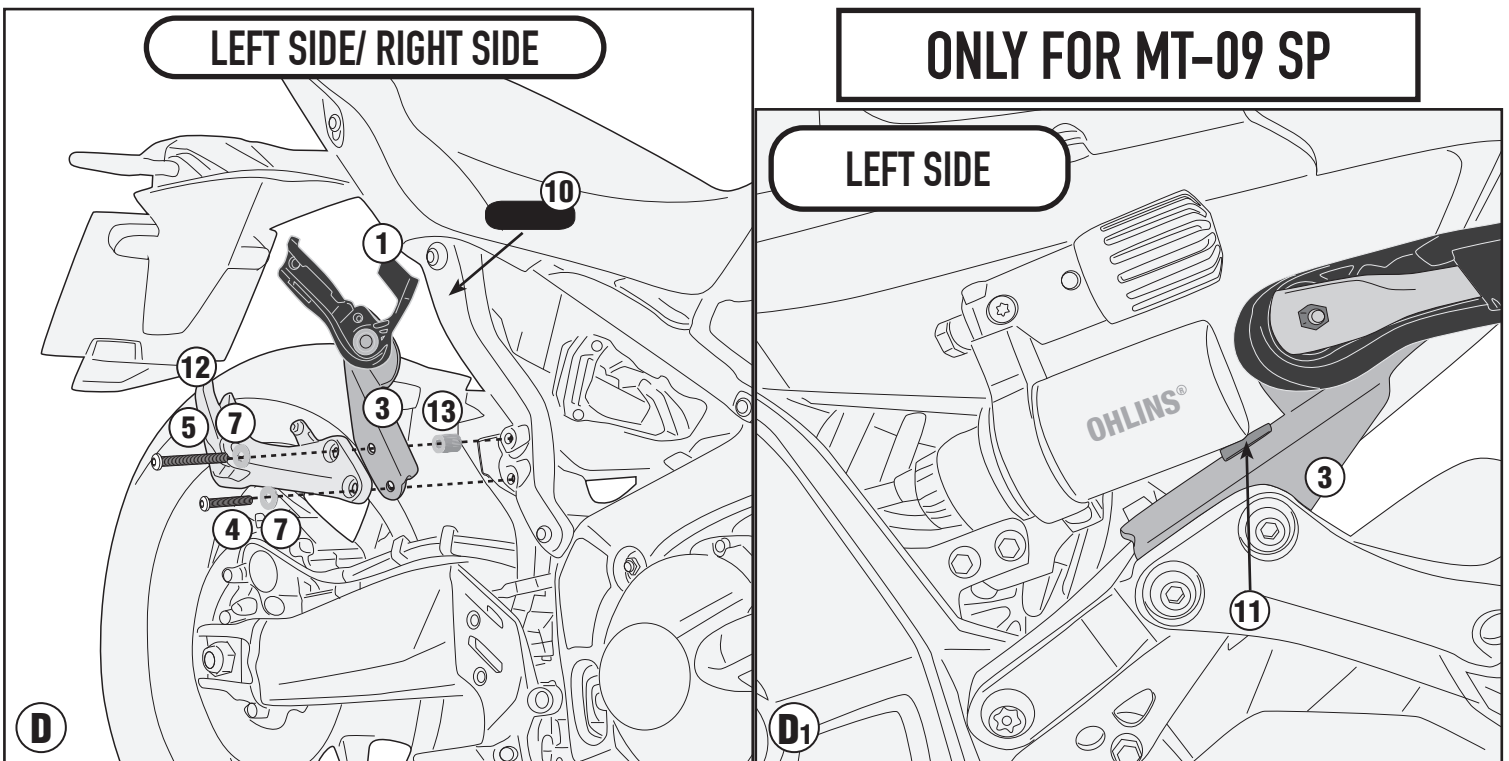

ONLY FOR MT-09 SP