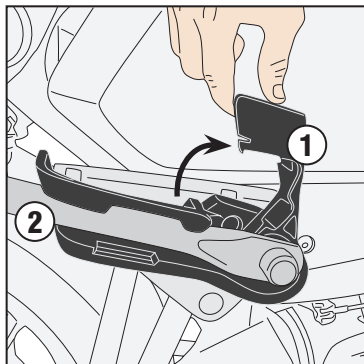

TO OPEN WITH SPECIAL KEY