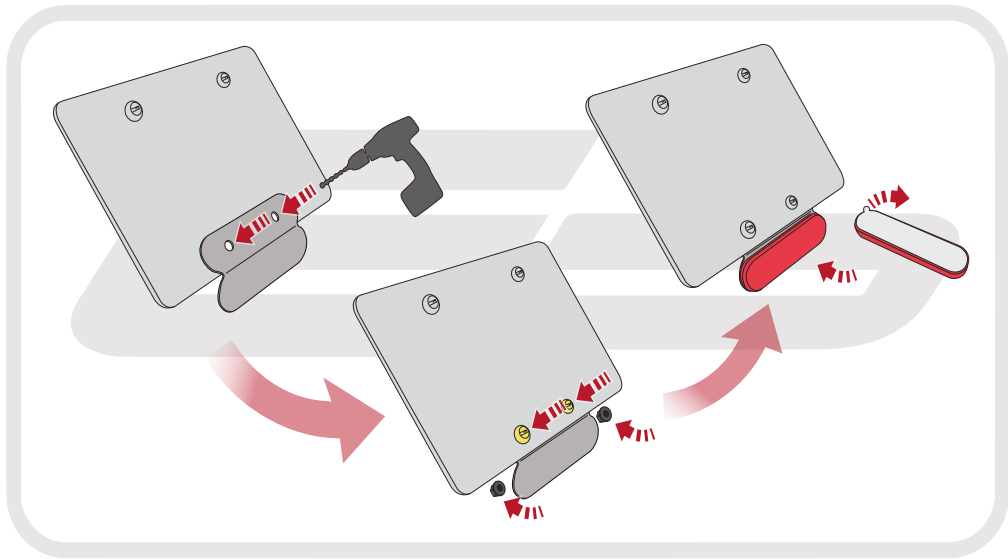

Installation Instructions

EVOTECH®
P E R F O R M A N C E