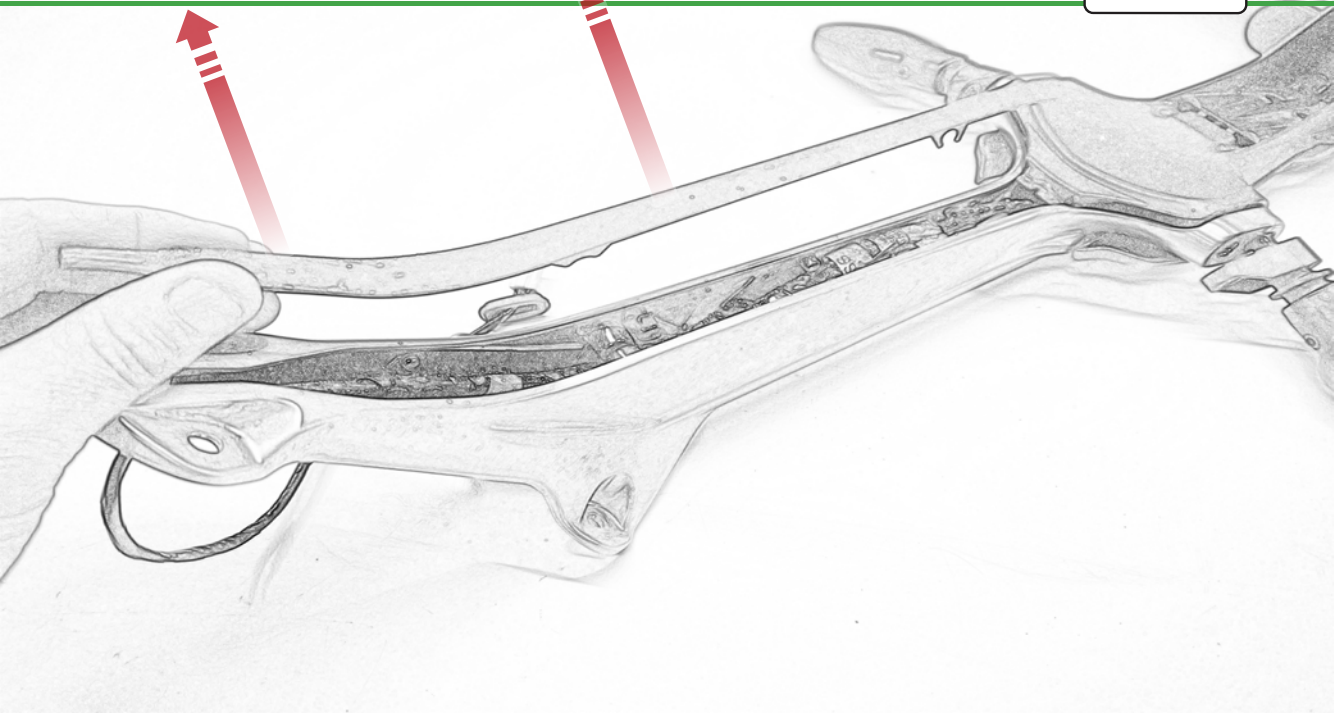

## Kit Contents PRN015492

- (A) 2 x M6 x 60 Button Head Bolts
- (B) 4 x M4 x 5 Button Head Bolts
- (C) 4 x M6 x 16 Button Head Bolts
- (D) 6 x M6 x 12 Button Head Bolts

Repeat  
Both Sides

Repeat  
Both Sides

Repeat  
Both Sides

Repeat  
Both Sides

Repeat  
Both Sides

B

30

Caution

Run wires neatly down the channel in both parts ensuring they do not get trapped or squashed

Repeat  
Both Sides