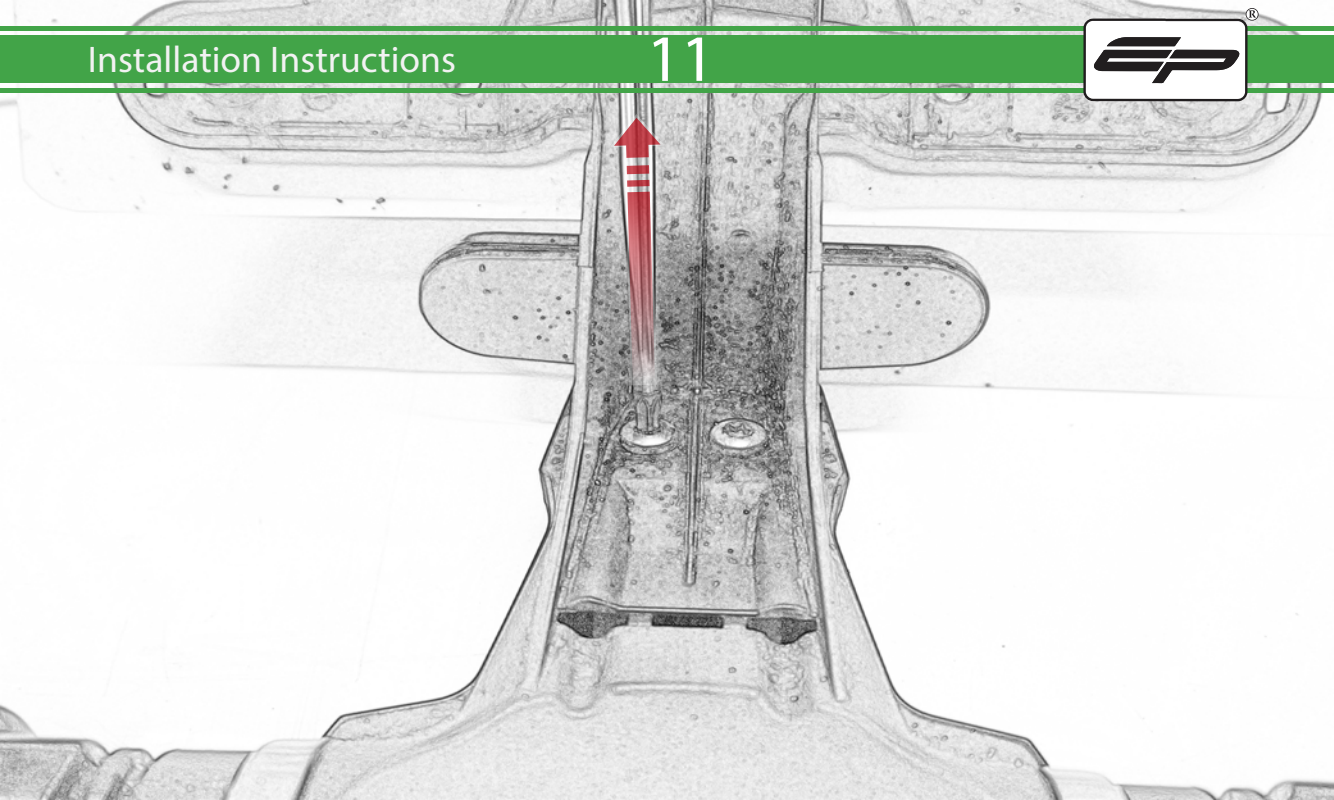

## Kit Contents PRN015492

- (A) 2 x M6 x 60 Button Head Bolts
- (B) 4 x M4 x 5 Button Head Bolts
- (C) 4 x M6 x 16 Button Head Bolts
- (D) 6 x M6 x 12 Button Head Bolts

Repeat  
Both Sides

Repeat  
Both Sides

Repeat  
Both Sides

Repeat  
Both Sides

Repeat  
Both Sides

B

30

Caution

Run wires neatly down the channel in both parts ensuring they do not get trapped or squashed

Repeat  
Both Sides