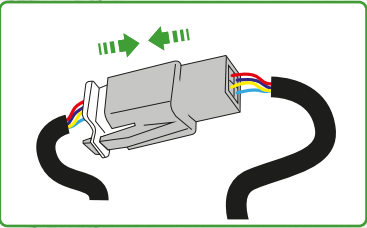

## Kit Contents PRN015492

- (A) 2 x M6 x 60 Button Head Bolts
- (B) 4 x M4 x 5 Button Head Bolts
- (C) 4 x M6 x 16 Button Head Bolts
- (D) 6 x M6 x 12 Button Head Bolts

Repeat  
Both Sides

Repeat  
Both Sides

Repeat  
Both Sides

Repeat  
Both Sides

Repeat  
Both Sides

B

30

Caution

Run wires neatly down the channel in both parts ensuring they do not get trapped or squashed

Repeat  
Both Sides

## ESSENTIAL CHECKS

After installation of your tail tidy ensure that the licence plate does not contact the rear tyre when suspension is fully compressed.

Ensure all electrics including indicators, tail light, brake light and licence plate light lights are working correctly before riding the motorcycle.