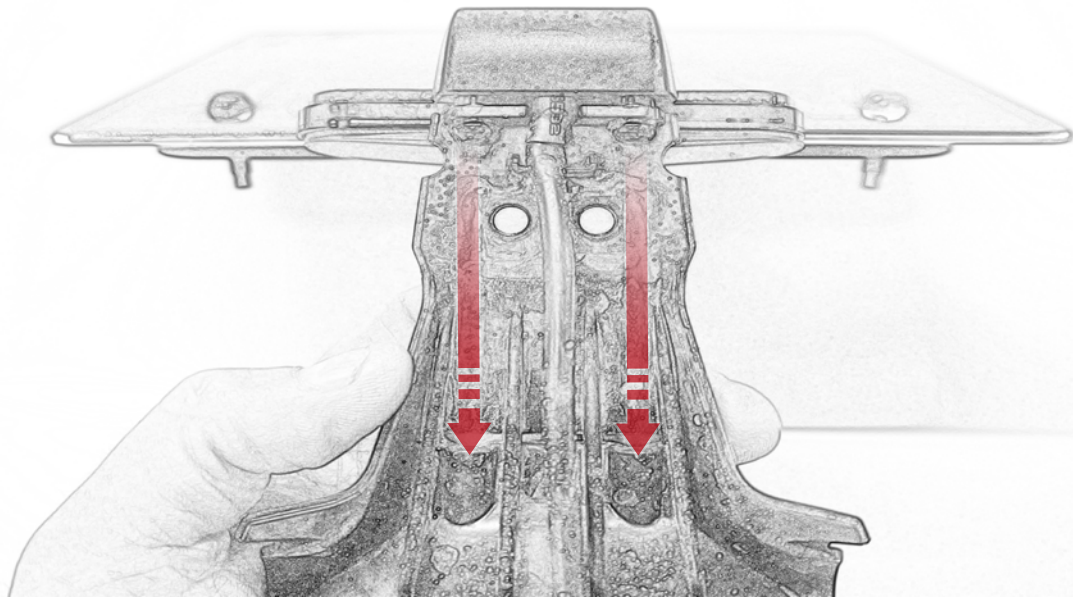

## Kit Contents PRN015492

- (A) 2 x M6 x 60 Button Head Bolts
- (B) 4 x M4 x 5 Button Head Bolts
- (C) 4 x M6 x 16 Button Head Bolts
- (D) 6 x M6 x 12 Button Head Bolts

Repeat  
Both Sides

Repeat  
Both Sides

Repeat  
Both Sides

Repeat  
Both Sides

Repeat  
Both Sides

B

30

Caution

Run wires neatly down the channel in both parts ensuring they do not get trapped or squashed

Repeat  
Both Sides