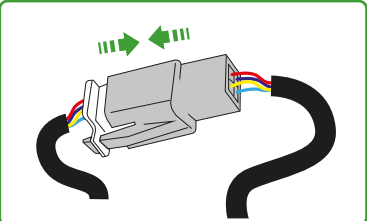

## Kit Contents PRN015492

- (A) 2 x M6 x 60 Button Head Bolts
- (B) 4 x M4 x 5 Button Head Bolts
- (C) 4 x M6 x 16 Button Head Bolts
- (D) 6 x M6 x 12 Button Head Bolts

Repeat  
Both Sides

Repeat  
Both Sides

Repeat  
Both Sides

Repeat  
Both Sides

Repeat  
Both Sides

B

30

Caution

Run wires neatly down the channel in both parts ensuring they do not get trapped or squashed

Repeat  
Both Sides

## ESSENTIAL CHECKS

After installation of your tail tidy ensure that the licence plate does not contact the rear tyre when suspension is fully compressed.

Ensure all electrics including indicators, tail light, brake light and licence plate light lights are working correctly before riding the motorcycle.