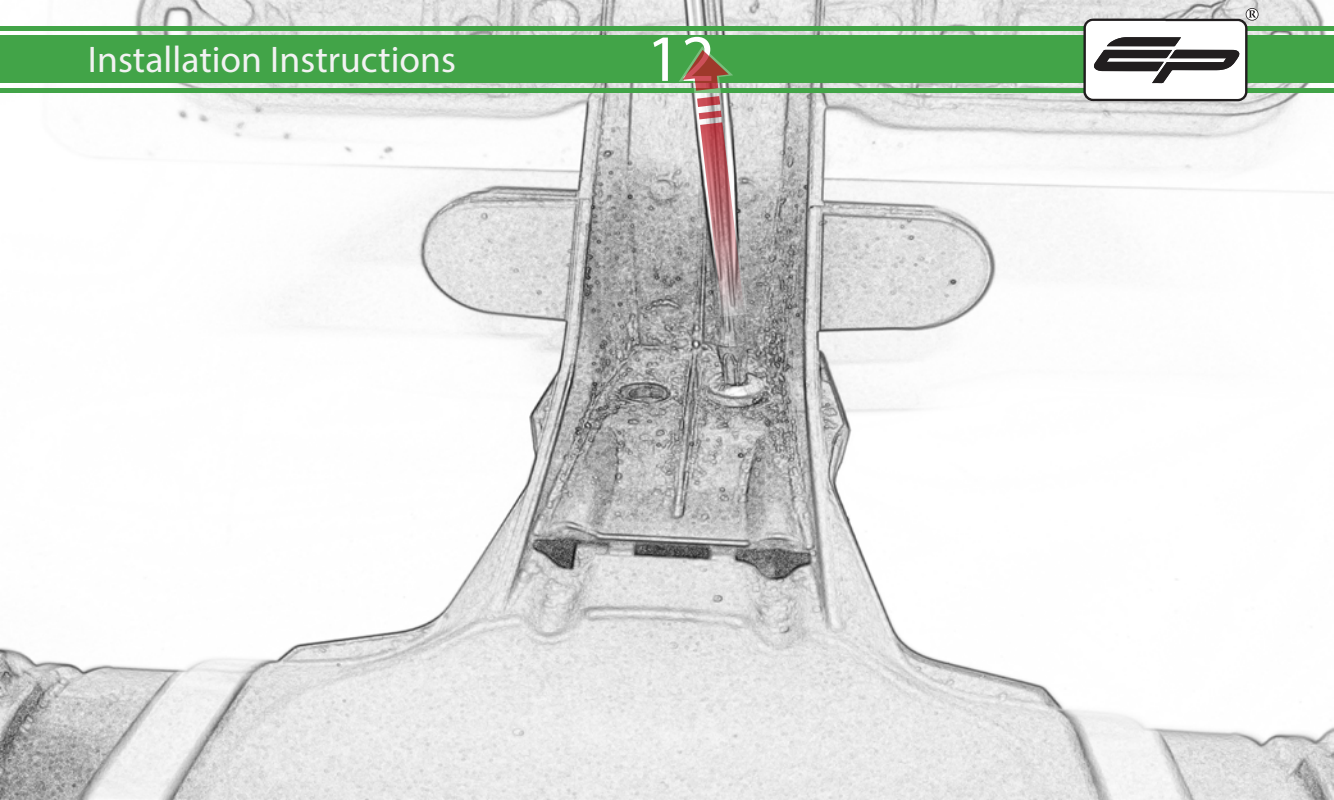

## Kit Contents PRN015492

- (A) 2 x M6 x 60 Button Head Bolts
- (B) 4 x M4 x 5 Button Head Bolts
- (C) 4 x M6 x 16 Button Head Bolts
- (D) 6 x M6 x 12 Button Head Bolts

Repeat  
Both Sides

Repeat  
Both Sides

Repeat  
Both Sides

Repeat  
Both Sides

Repeat  
Both Sides

B

30

Caution

Run wires neatly down the channel in both parts ensuring they do not get trapped or squashed

Repeat  
Both Sides