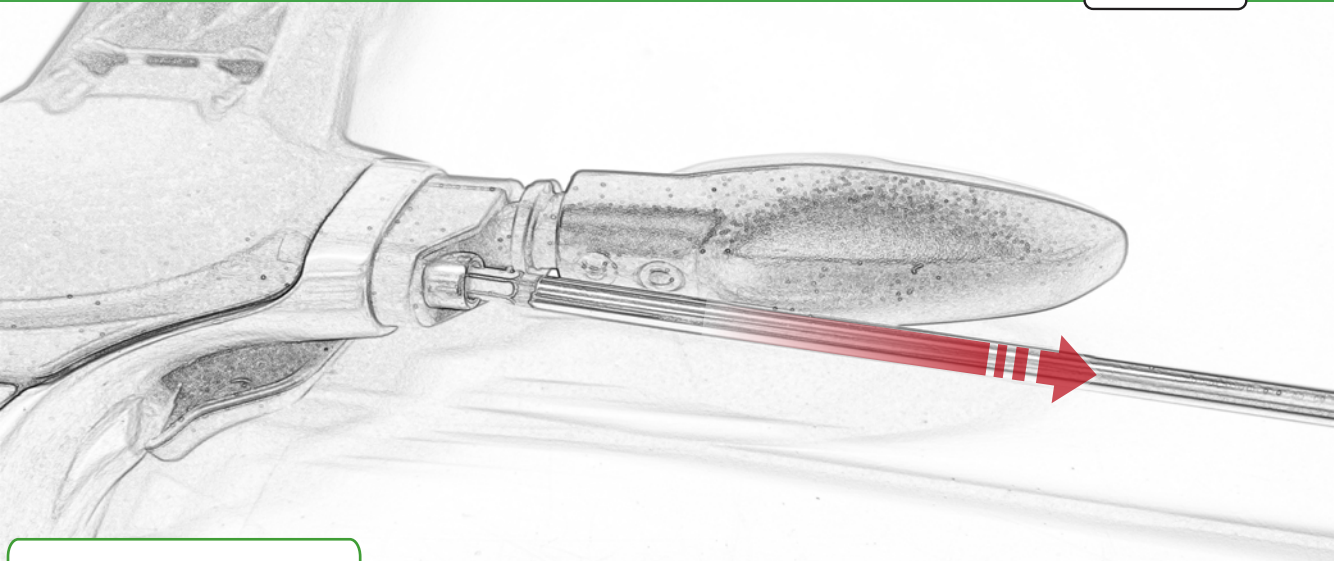

## Kit Contents PRN015492

- (A) 2 x M6 x 60 Button Head Bolts
- (B) 4 x M4 x 5 Button Head Bolts
- (C) 4 x M6 x 16 Button Head Bolts
- (D) 6 x M6 x 12 Button Head Bolts

Repeat  
Both Sides

Repeat  
Both Sides

Repeat  
Both Sides

Repeat  
Both Sides

Repeat  
Both Sides

B

30

Caution

Run wires neatly down the channel in both parts ensuring they do not get trapped or squashed

Repeat  
Both Sides