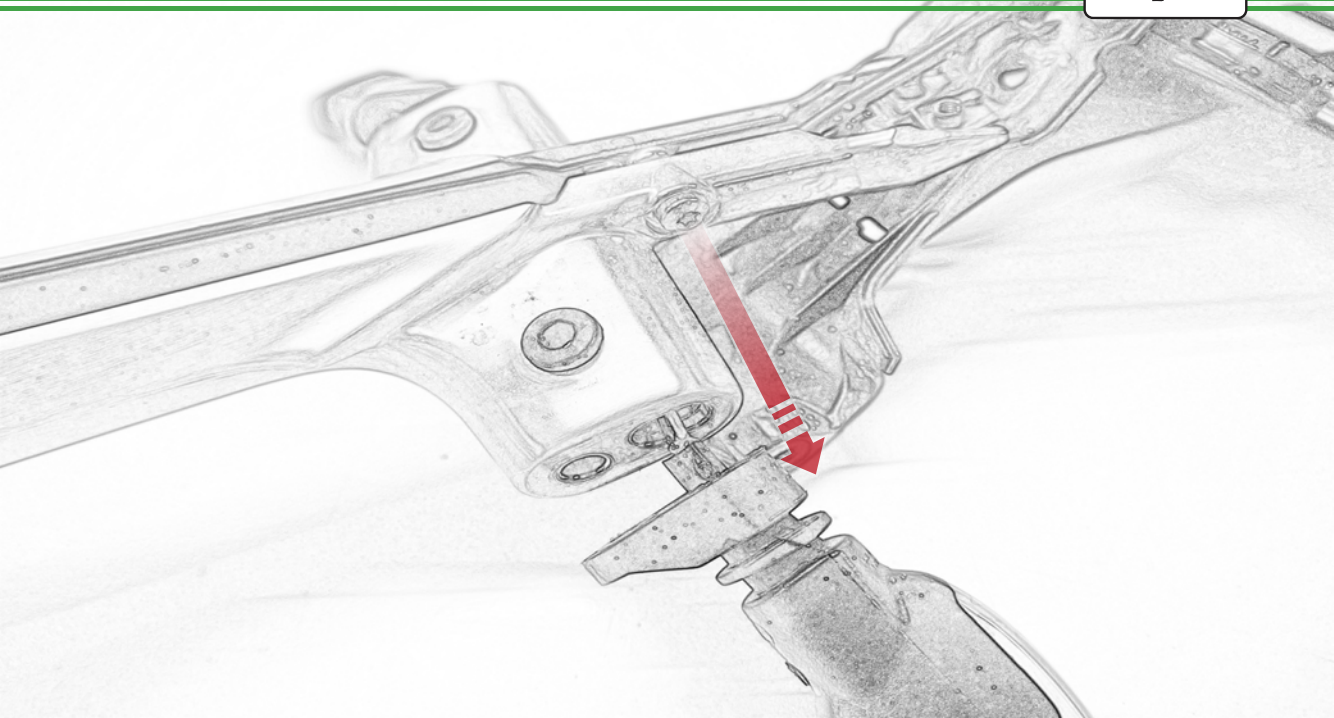

## Kit Contents PRN015492

- (A) 2 x M6 x 60 Button Head Bolts
- (B) 4 x M4 x 5 Button Head Bolts
- (C) 4 x M6 x 16 Button Head Bolts
- (D) 6 x M6 x 12 Button Head Bolts

Repeat  
Both Sides

Repeat  
Both Sides

Repeat  
Both Sides

Repeat  
Both Sides

Repeat  
Both Sides

B

30

Caution

Run wires neatly down the channel in both parts ensuring they do not get trapped or squashed

Repeat  
Both Sides