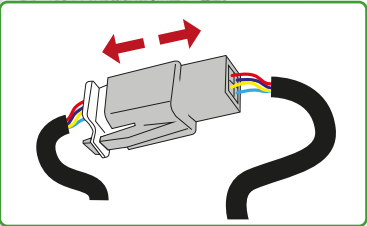

## Kit Contents PRN015492

- (A) 2 x M6 x 60 Button Head Bolts
- (B) 4 x M4 x 5 Button Head Bolts
- (C) 4 x M6 x 16 Button Head Bolts
- (D) 6 x M6 x 12 Button Head Bolts

Repeat  
Both Sides

Repeat  
Both Sides

Repeat  
Both Sides

Repeat  
Both Sides

Repeat  
Both Sides

B

30

Caution

Run wires neatly down the channel in both parts ensuring they do not get trapped or squashed

Repeat  
Both Sides