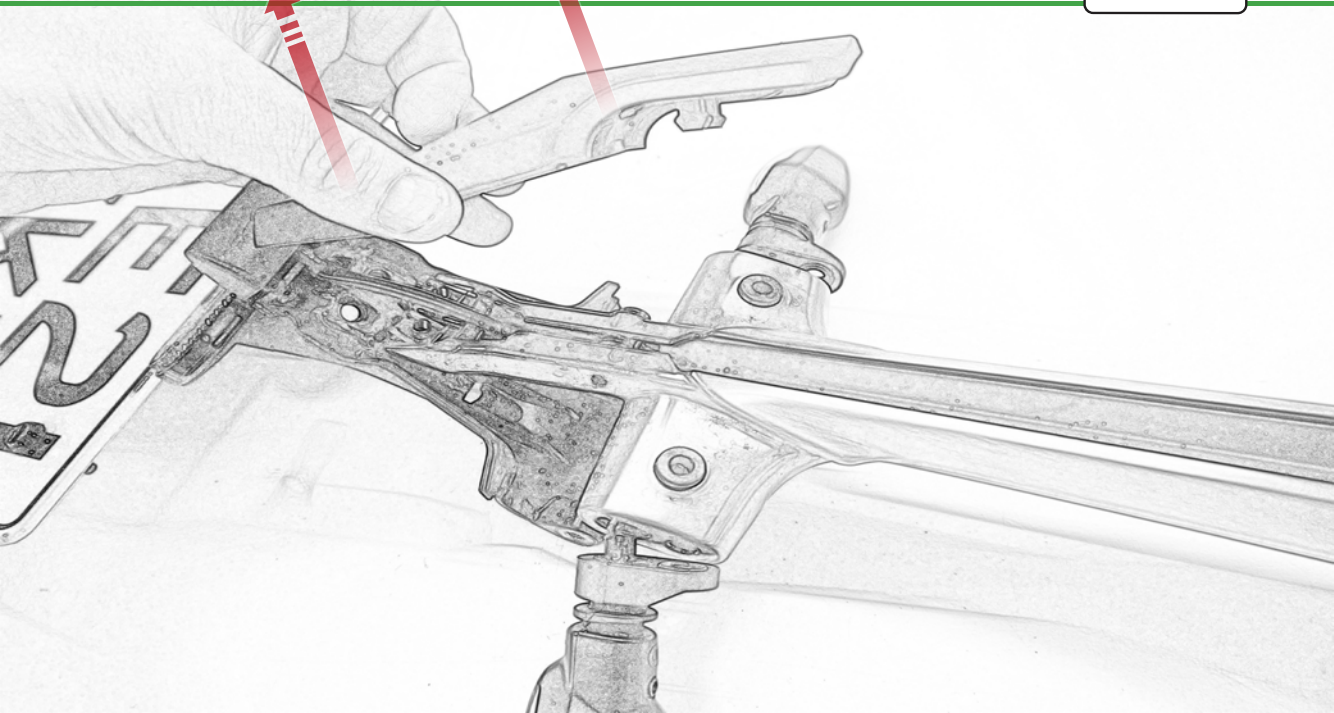

## Kit Contents PRN015492

- (A) 2 x M6 x 60 Button Head Bolts
- (B) 4 x M4 x 5 Button Head Bolts
- (C) 4 x M6 x 16 Button Head Bolts
- (D) 6 x M6 x 12 Button Head Bolts

Repeat  
Both Sides

Repeat  
Both Sides

Repeat  
Both Sides

Repeat  
Both Sides

Repeat  
Both Sides

B

30

Caution

Run wires neatly down the channel in both parts ensuring they do not get trapped or squashed

Repeat  
Both Sides