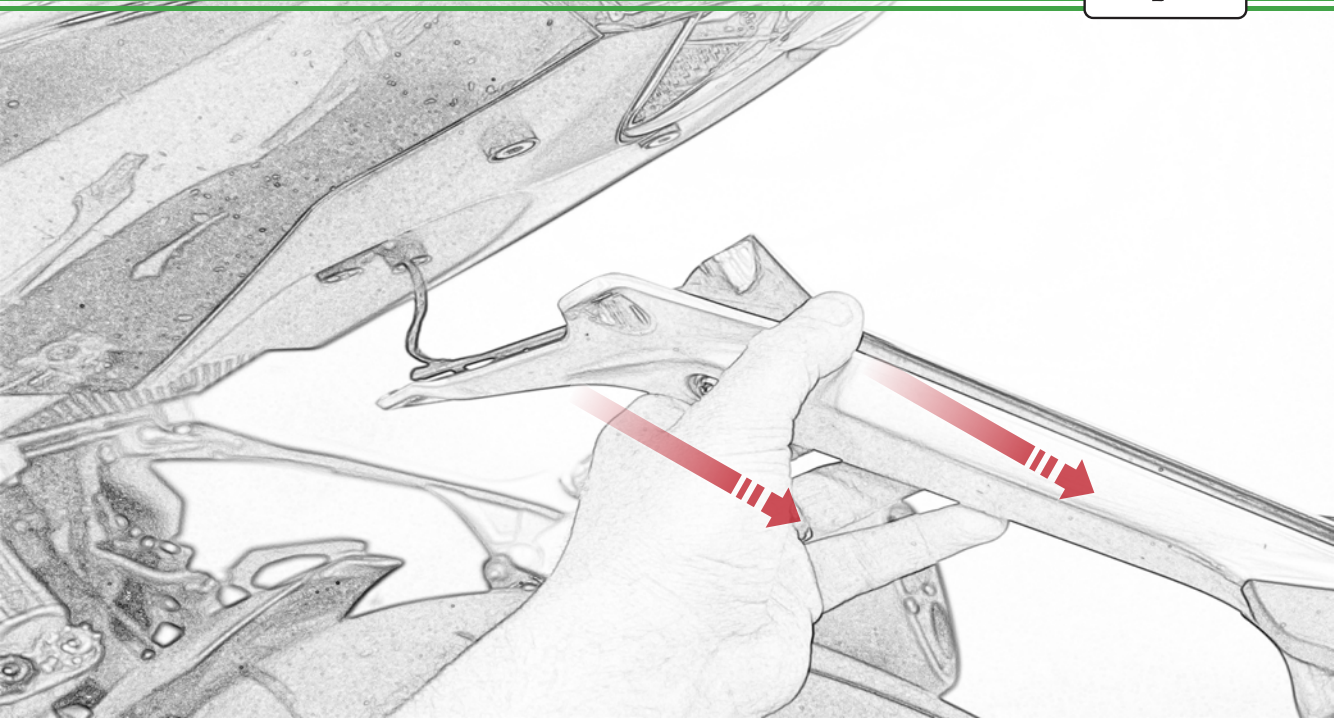

## Kit Contents PRN015492

- (A) 2 x M6 x 60 Button Head Bolts
- (B) 4 x M4 x 5 Button Head Bolts
- (C) 4 x M6 x 16 Button Head Bolts
- (D) 6 x M6 x 12 Button Head Bolts

Repeat  
Both Sides

Repeat  
Both Sides

Repeat  
Both Sides

Repeat  
Both Sides

Repeat  
Both Sides

B

30

Caution

Run wires neatly down the channel in both parts ensuring they do not get trapped or squashed

Repeat  
Both Sides