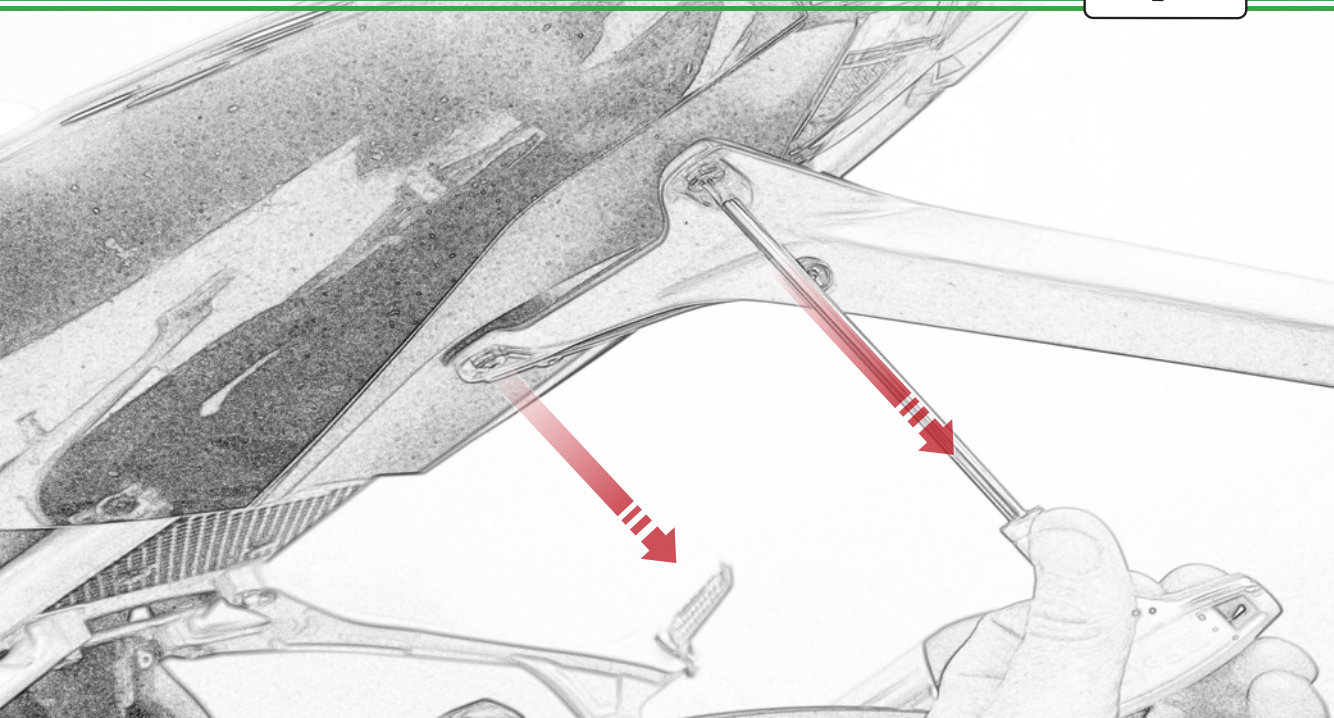

## Kit Contents PRN015492

- (A) 2 x M6 x 60 Button Head Bolts
- (B) 4 x M4 x 5 Button Head Bolts
- (C) 4 x M6 x 16 Button Head Bolts
- (D) 6 x M6 x 12 Button Head Bolts

Repeat  
Both Sides

Repeat  
Both Sides

Repeat  
Both Sides

Repeat  
Both Sides

Repeat  
Both Sides

B

30

Caution

Run wires neatly down the channel in both parts ensuring they do not get trapped or squashed

Repeat  
Both Sides