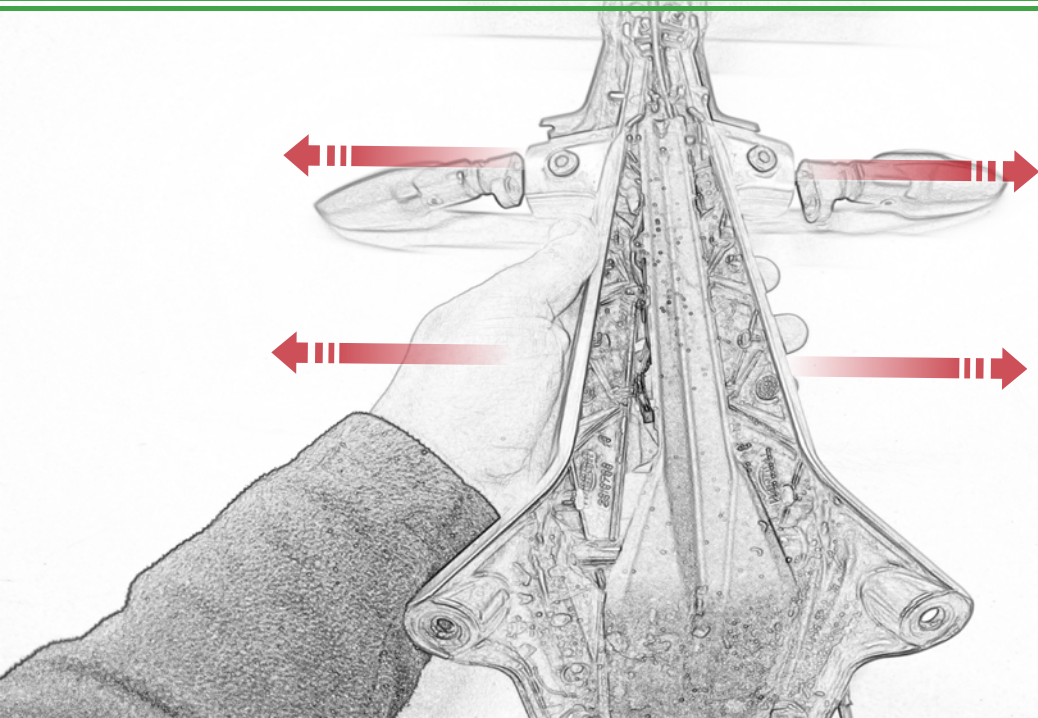

## Kit Contents PRN015492

- (A) 2 x M6 x 60 Button Head Bolts
- (B) 4 x M4 x 5 Button Head Bolts
- (C) 4 x M6 x 16 Button Head Bolts
- (D) 6 x M6 x 12 Button Head Bolts

Repeat  
Both Sides

Repeat  
Both Sides

Repeat  
Both Sides

Repeat  
Both Sides

Repeat  
Both Sides

B

30

Caution

Run wires neatly down the channel in both parts ensuring they do not get trapped or squashed

Repeat  
Both Sides