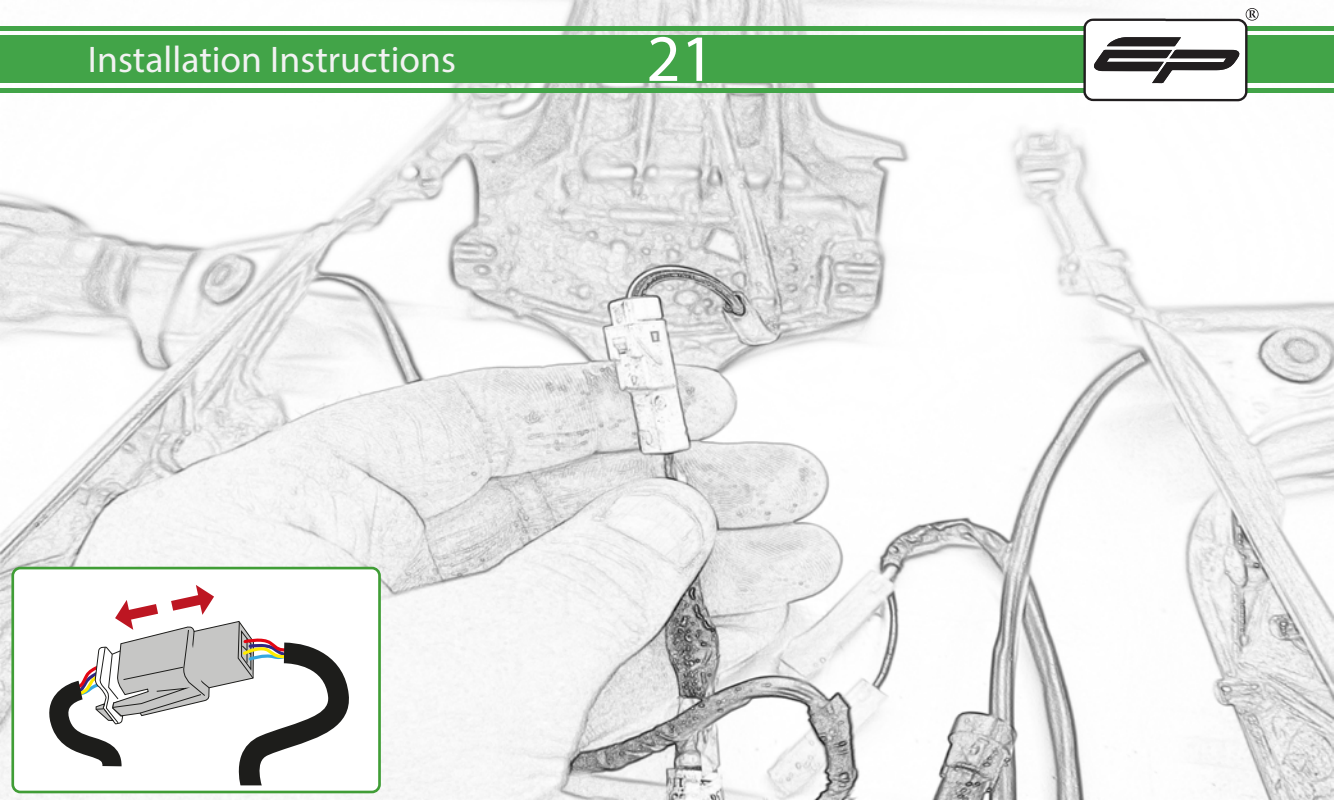

## Kit Contents PRN015492

- (A) 2 x M6 x 60 Button Head Bolts
- (B) 4 x M4 x 5 Button Head Bolts
- (C) 4 x M6 x 16 Button Head Bolts
- (D) 6 x M6 x 12 Button Head Bolts

Repeat  
Both Sides

Repeat  
Both Sides

Repeat  
Both Sides

Repeat  
Both Sides

Repeat  
Both Sides

B

30

Caution

Run wires neatly down the channel in both parts ensuring they do not get trapped or squashed

Repeat  
Both Sides