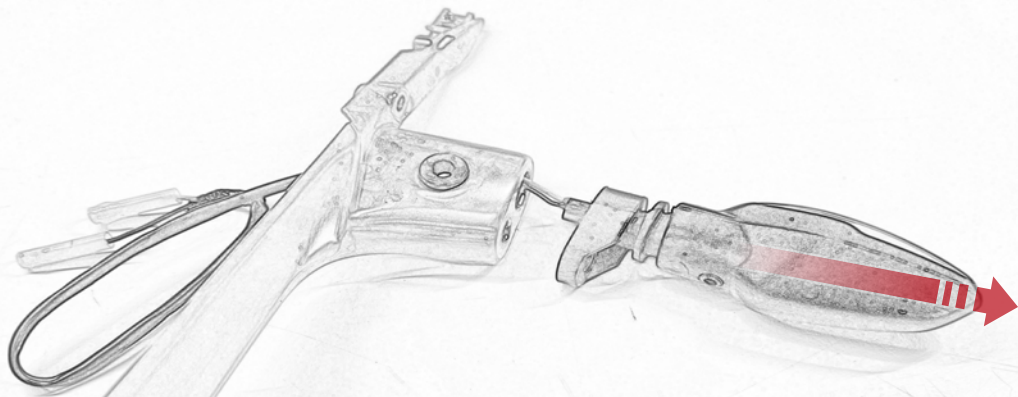

## Kit Contents PRN015492

- (A) 2 x M6 x 60 Button Head Bolts
- (B) 4 x M4 x 5 Button Head Bolts
- (C) 4 x M6 x 16 Button Head Bolts
- (D) 6 x M6 x 12 Button Head Bolts

Repeat  
Both Sides

Repeat  
Both Sides

Repeat  
Both Sides

Repeat  
Both Sides

Repeat  
Both Sides

B

30

Caution

Run wires neatly down the channel in both parts ensuring they do not get trapped or squashed

Repeat  
Both Sides