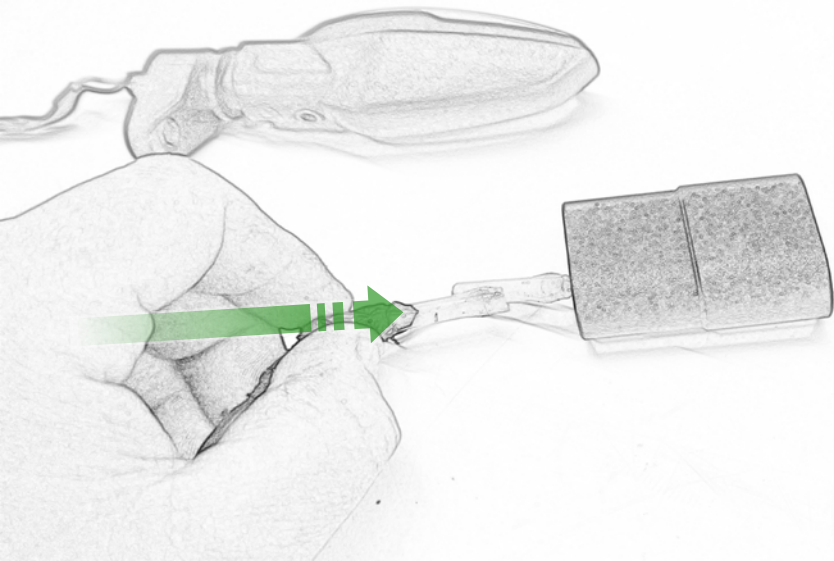

## Kit Contents PRN015492

- (A) 2 x M6 x 60 Button Head Bolts
- (B) 4 x M4 x 5 Button Head Bolts
- (C) 4 x M6 x 16 Button Head Bolts
- (D) 6 x M6 x 12 Button Head Bolts

Repeat  
Both Sides

Repeat  
Both Sides

Repeat  
Both Sides

Repeat  
Both Sides

Repeat  
Both Sides

B

30

Caution

Run wires neatly down the channel in both parts ensuring they do not get trapped or squashed

Repeat  
Both Sides