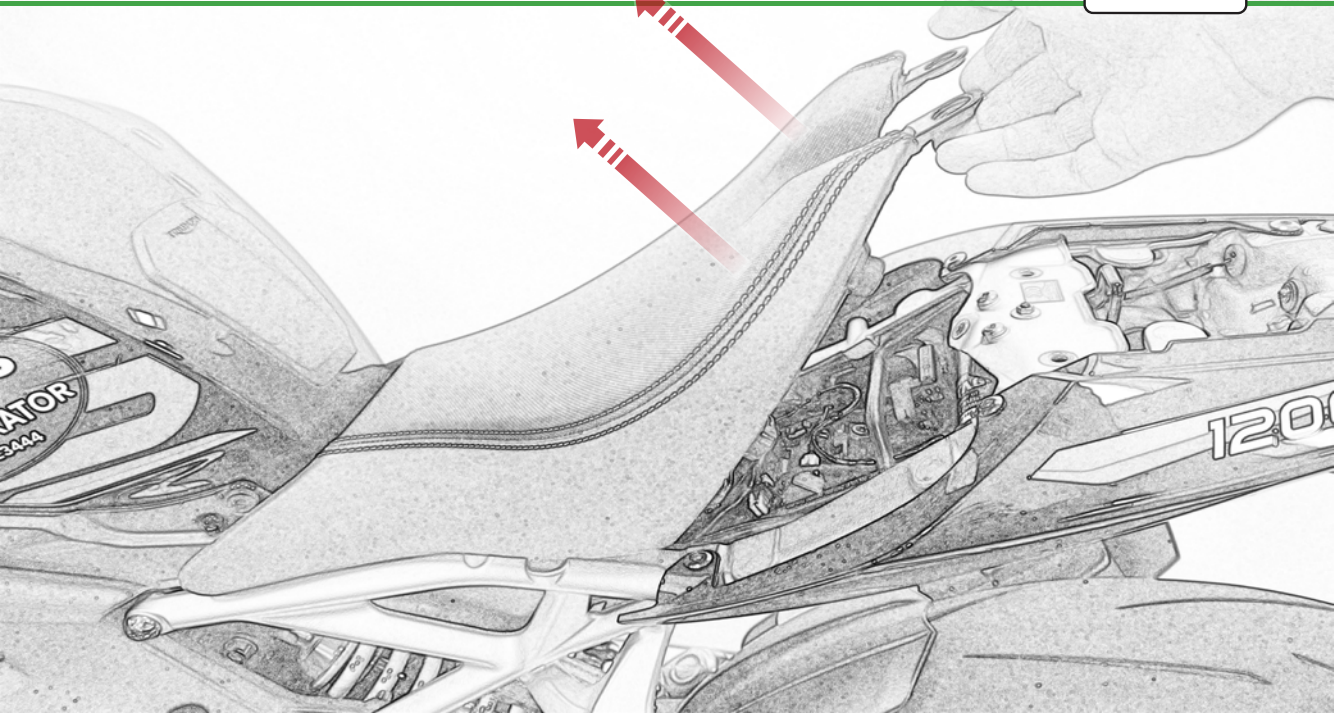

## Kit Contents PRN015492

- (A) 2 x M6 x 60 Button Head Bolts
- (B) 4 x M4 x 5 Button Head Bolts
- (C) 4 x M6 x 16 Button Head Bolts
- (D) 6 x M6 x 12 Button Head Bolts

Repeat  
Both Sides

Repeat  
Both Sides

Repeat  
Both Sides

Repeat  
Both Sides

Repeat  
Both Sides

B

30

Caution

Run wires neatly down the channel in both parts ensuring they do not get trapped or squashed

Repeat  
Both Sides