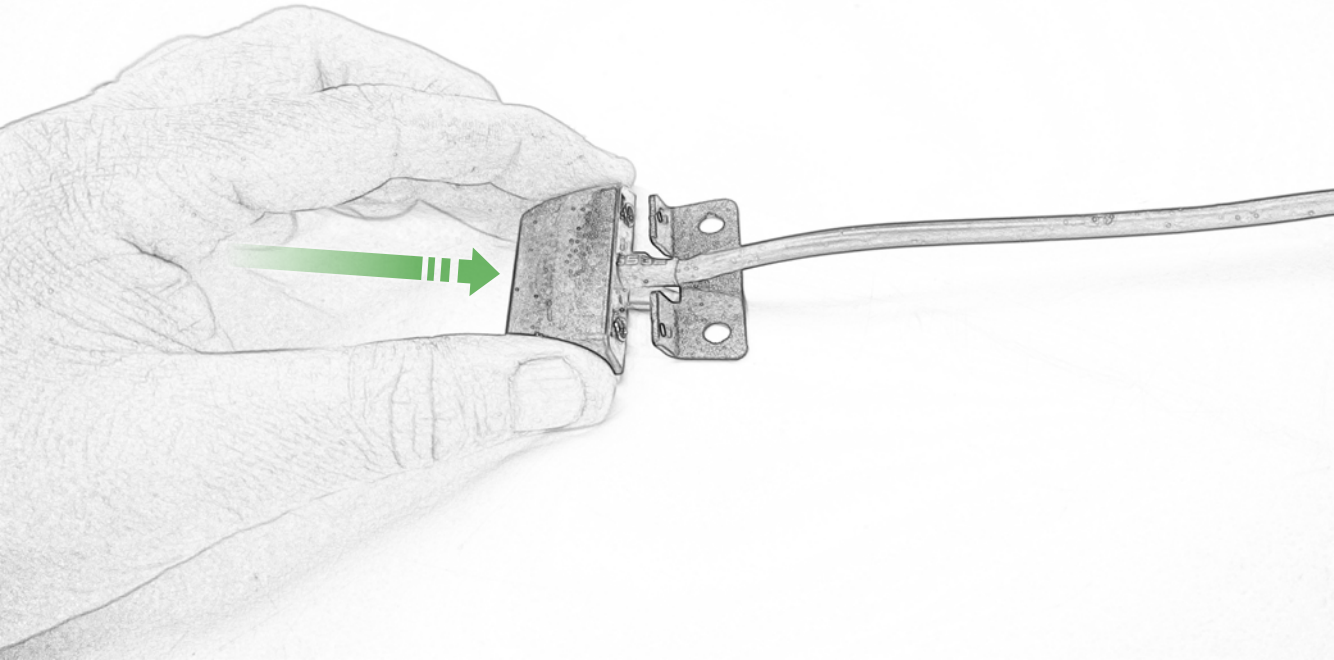

## Kit Contents PRN015492

- (A) 2 x M6 x 60 Button Head Bolts
- (B) 4 x M4 x 5 Button Head Bolts
- (C) 4 x M6 x 16 Button Head Bolts
- (D) 6 x M6 x 12 Button Head Bolts

Repeat  
Both Sides

Repeat  
Both Sides

Repeat  
Both Sides

Repeat  
Both Sides

Repeat  
Both Sides

B

30

Caution

Run wires neatly down the channel in both parts ensuring they do not get trapped or squashed

Repeat  
Both Sides