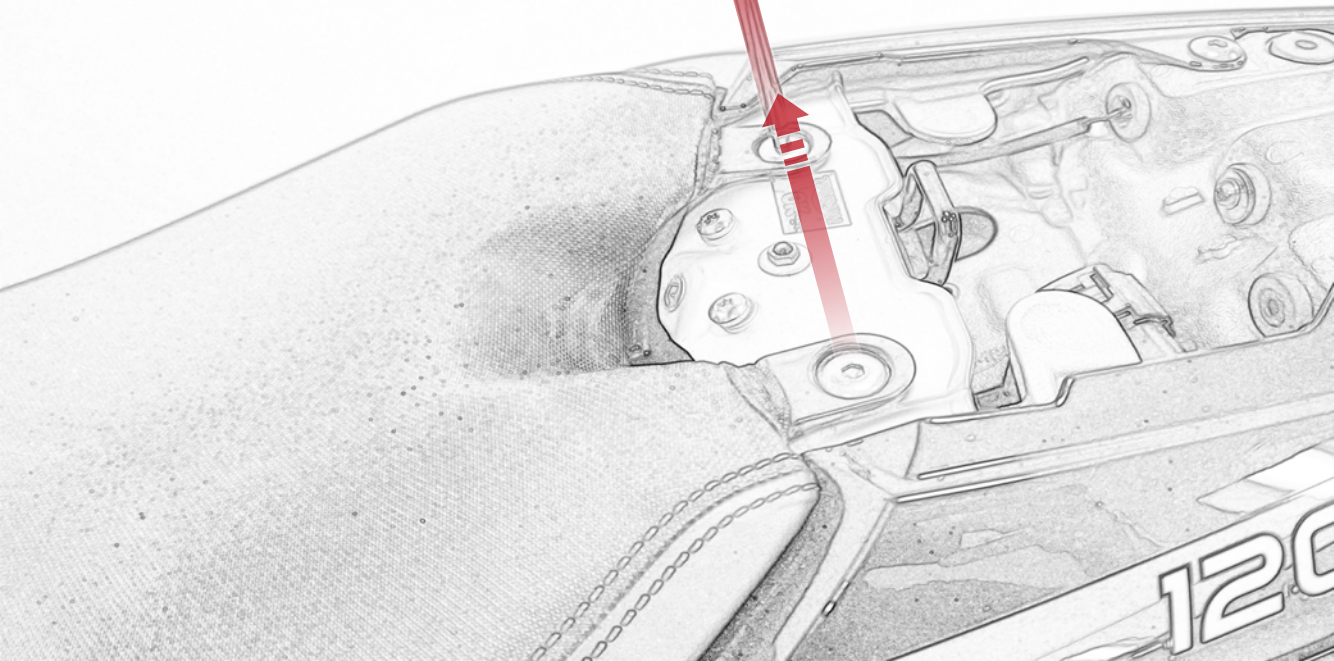

## Kit Contents PRN015492

- (A) 2 x M6 x 60 Button Head Bolts
- (B) 4 x M4 x 5 Button Head Bolts
- (C) 4 x M6 x 16 Button Head Bolts
- (D) 6 x M6 x 12 Button Head Bolts

Repeat  
Both Sides

Repeat  
Both Sides

Repeat  
Both Sides

Repeat  
Both Sides

Repeat  
Both Sides

B

30

Caution

Run wires neatly down the channel in both parts ensuring they do not get trapped or squashed

Repeat  
Both Sides