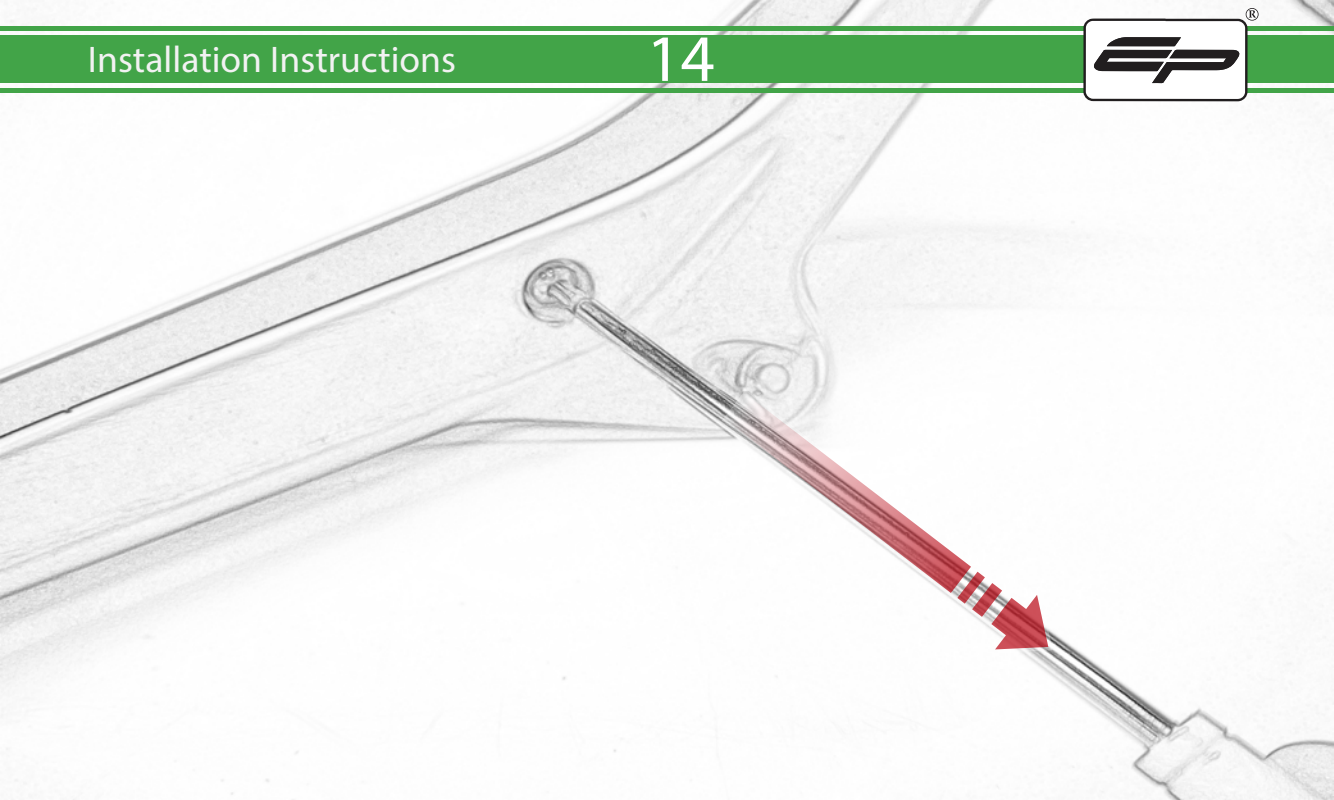

## Kit Contents PRN015492

- (A) 2 x M6 x 60 Button Head Bolts
- (B) 4 x M4 x 5 Button Head Bolts
- (C) 4 x M6 x 16 Button Head Bolts
- (D) 6 x M6 x 12 Button Head Bolts

Repeat  
Both Sides

Repeat  
Both Sides

Repeat  
Both Sides

Repeat  
Both Sides

Repeat  
Both Sides

B

30

Caution

Run wires neatly down the channel in both parts ensuring they do not get trapped or squashed

Repeat  
Both Sides