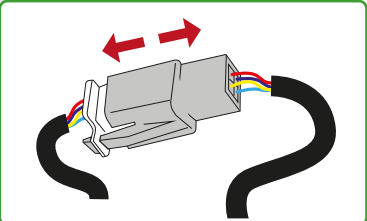

## Kit Contents PRN015492

- (A) 2 x M6 x 60 Button Head Bolts
- (B) 4 x M4 x 5 Button Head Bolts
- (C) 4 x M6 x 16 Button Head Bolts
- (D) 6 x M6 x 12 Button Head Bolts

Repeat  
Both Sides

Repeat  
Both Sides

Repeat  
Both Sides

Repeat  
Both Sides

Repeat  
Both Sides

B

30

Caution

Run wires neatly down the channel in both parts ensuring they do not get trapped or squashed

Repeat  
Both Sides