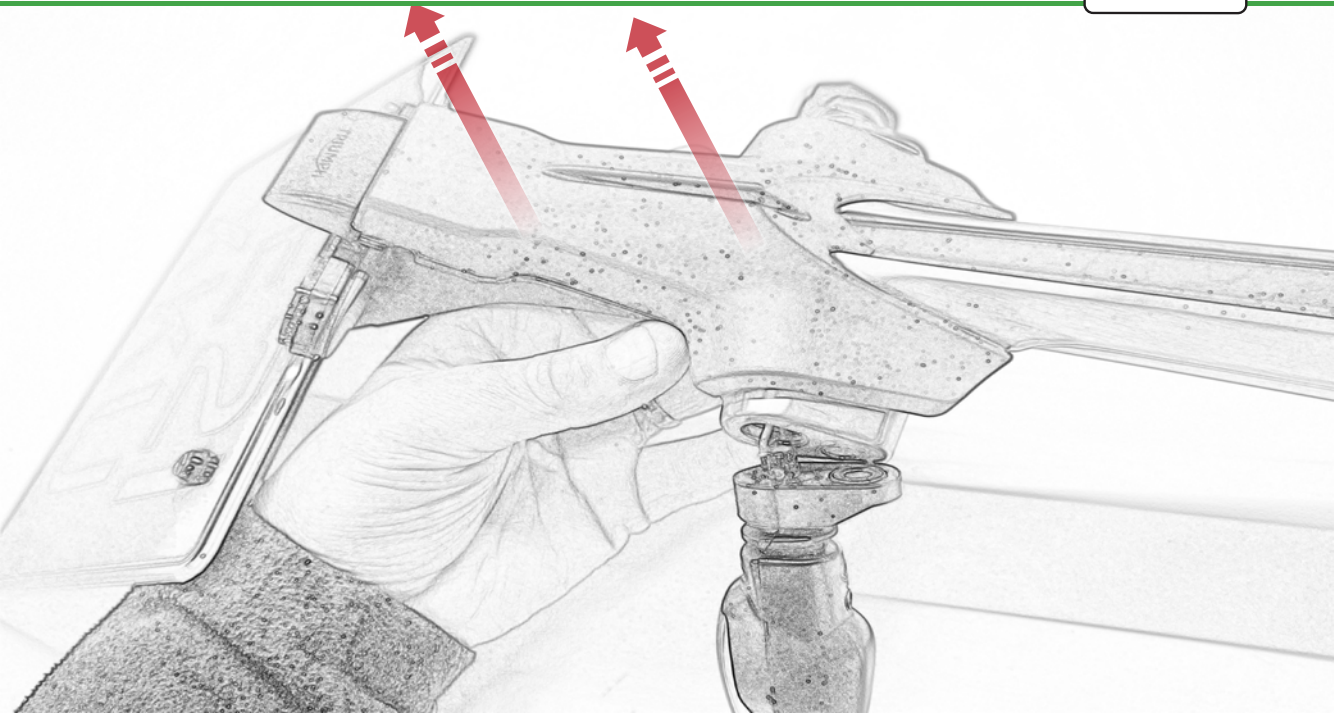

## Kit Contents PRN015492

- (A) 2 x M6 x 60 Button Head Bolts
- (B) 4 x M4 x 5 Button Head Bolts
- (C) 4 x M6 x 16 Button Head Bolts
- (D) 6 x M6 x 12 Button Head Bolts

Repeat  
Both Sides

Repeat  
Both Sides

Repeat  
Both Sides

Repeat  
Both Sides

Repeat  
Both Sides

B

30

Caution

Run wires neatly down the channel in both parts ensuring they do not get trapped or squashed

Repeat  
Both Sides