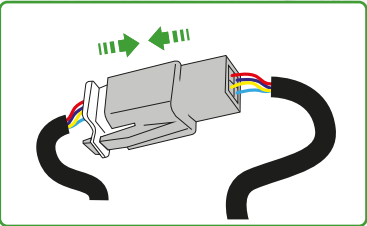

## Kit Contents PRN015492

- (A) 2 x M6 x 60 Button Head Bolts
- (B) 4 x M4 x 5 Button Head Bolts
- (C) 4 x M6 x 16 Button Head Bolts
- (D) 6 x M6 x 12 Button Head Bolts

Repeat  
Both Sides

Repeat  
Both Sides

Repeat  
Both Sides

Repeat  
Both Sides

Repeat  
Both Sides

B

30

Caution

Run wires neatly down the channel in both parts ensuring they do not get trapped or squashed

Repeat  
Both Sides

## ESSENTIAL CHECKS

After installation of your tail tidy ensure that the licence plate does not contact the rear tyre when suspension is fully compressed.

Ensure all electrics including indicators, tail light, brake light and licence plate light lights are working correctly before riding the motorcycle.