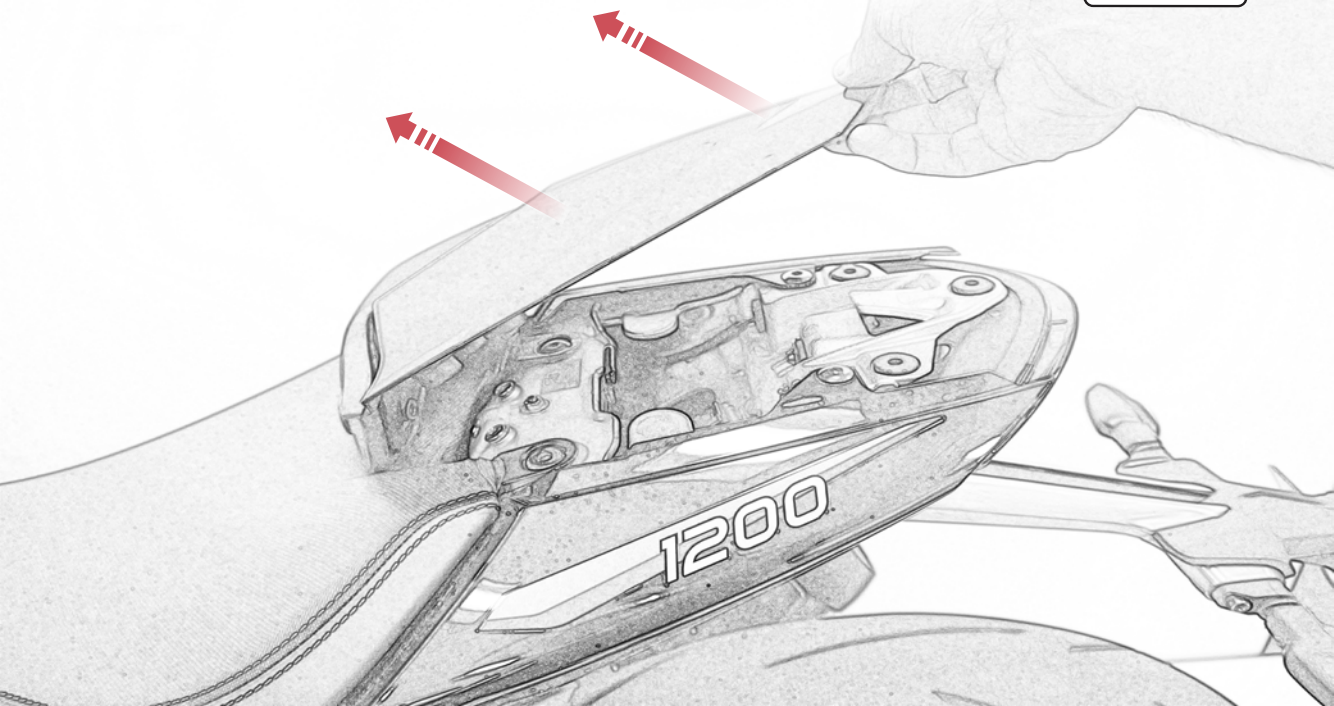

**EVOTECH**®  
P E R F O R M A N C E

[www.evotech-performance.com](http://www.evotech-performance.com)

Triumph Speed Triple RS Tail Tidy

Installation Instructions

## Kit Contents PRN015492

- (A) 2 x M6 x 60 Button Head Bolts
- (B) 4 x M4 x 5 Button Head Bolts
- (C) 4 x M6 x 16 Button Head Bolts
- (D) 6 x M6 x 12 Button Head Bolts

Repeat  
Both Sides

Repeat  
Both Sides

Repeat  
Both Sides

Repeat  
Both Sides

Repeat  
Both Sides

B

30

Caution

Run wires neatly down the channel in both parts ensuring they do not get trapped or squashed

Repeat  
Both Sides