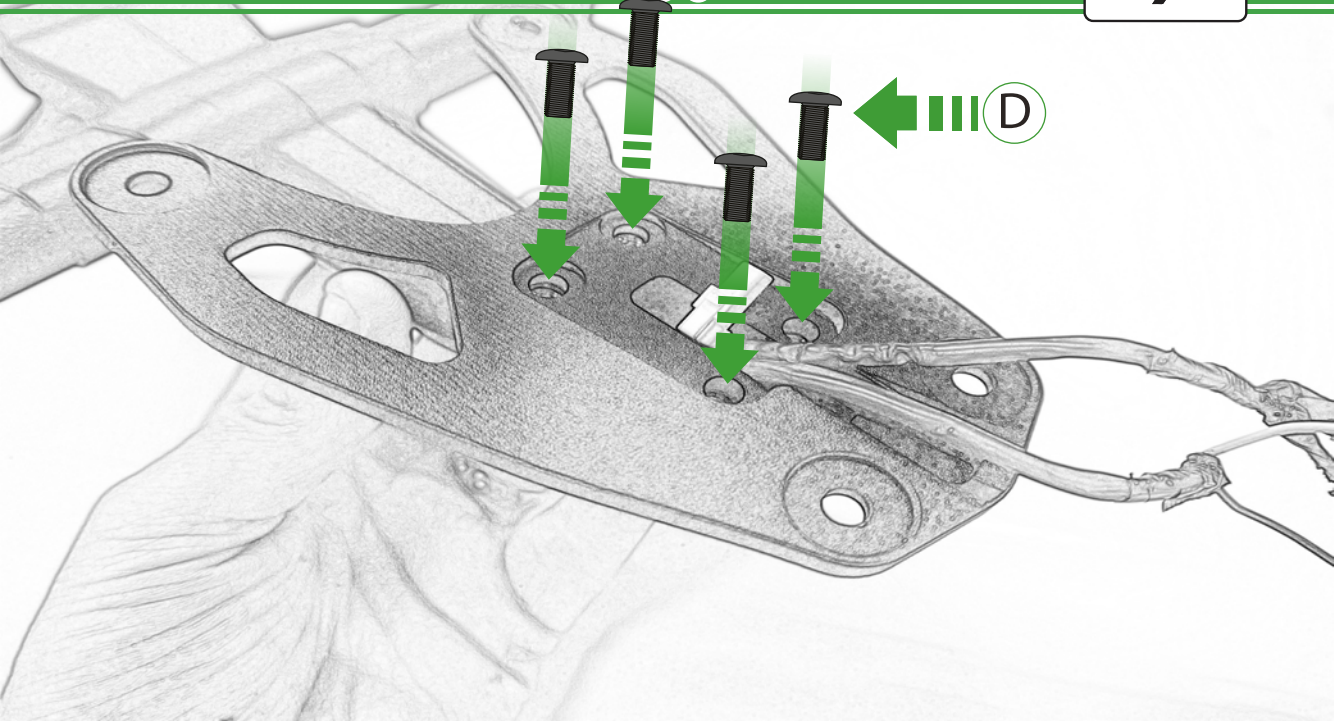

## Kit Contents PRN015492

- (A) 2 x M6 x 60 Button Head Bolts
- (B) 4 x M4 x 5 Button Head Bolts
- (C) 4 x M6 x 16 Button Head Bolts
- (D) 6 x M6 x 12 Button Head Bolts

Repeat  
Both Sides

Repeat  
Both Sides

Repeat  
Both Sides

Repeat  
Both Sides

Repeat  
Both Sides

B

30

Caution

Run wires neatly down the channel in both parts ensuring they do not get trapped or squashed

Repeat  
Both Sides