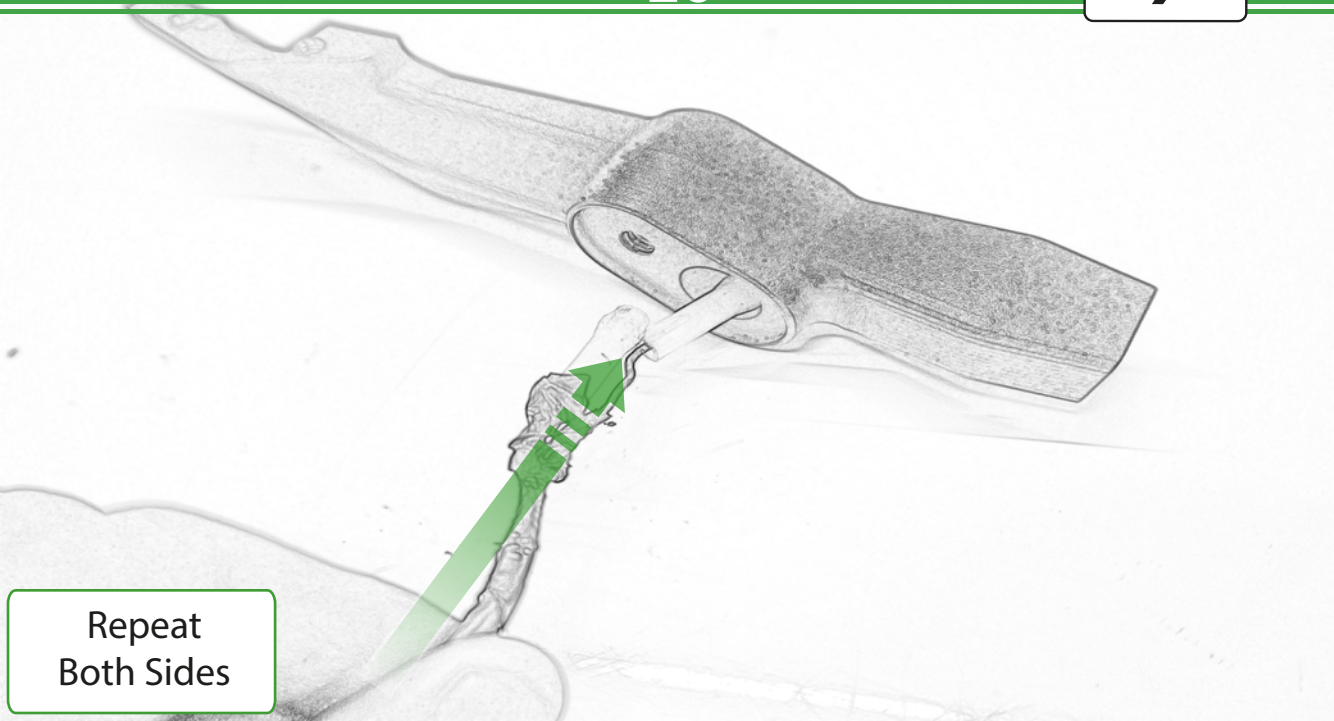

## Kit Contents PRN015492

- (A) 2 x M6 x 60 Button Head Bolts
- (B) 4 x M4 x 5 Button Head Bolts
- (C) 4 x M6 x 16 Button Head Bolts
- (D) 6 x M6 x 12 Button Head Bolts

Repeat  
Both Sides

Repeat  
Both Sides

Repeat  
Both Sides

Repeat  
Both Sides

Repeat  
Both Sides

B

30

Caution

Run wires neatly down the channel in both parts ensuring they do not get trapped or squashed

Repeat  
Both Sides