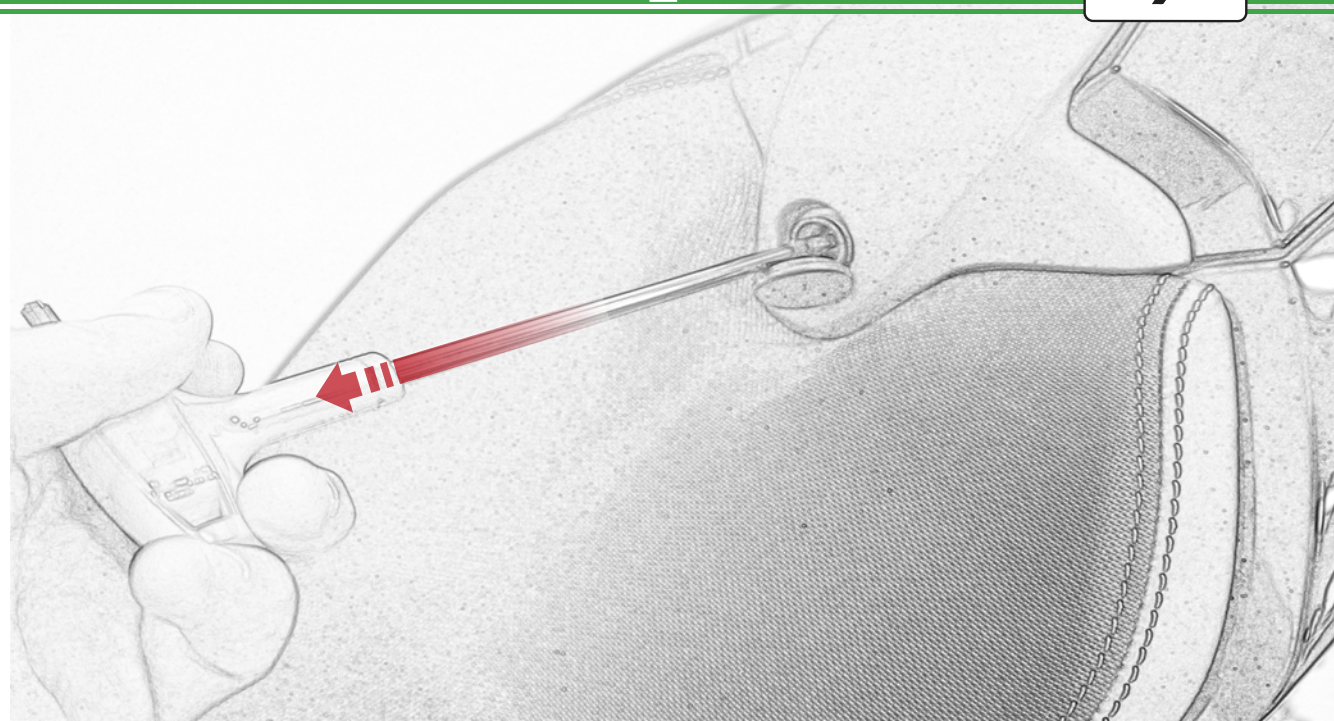

**EVOTECH**®  
P E R F O R M A N C E

[www.evotech-performance.com](http://www.evotech-performance.com)

Triumph Speed Triple RS Tail Tidy

Installation Instructions

## Kit Contents PRN015492

- (A) 2 x M6 x 60 Button Head Bolts
- (B) 4 x M4 x 5 Button Head Bolts
- (C) 4 x M6 x 16 Button Head Bolts
- (D) 6 x M6 x 12 Button Head Bolts

Repeat  
Both Sides

Repeat  
Both Sides

Repeat  
Both Sides

Repeat  
Both Sides

Repeat  
Both Sides

B

30

Caution

Run wires neatly down the channel in both parts ensuring they do not get trapped or squashed

Repeat  
Both Sides