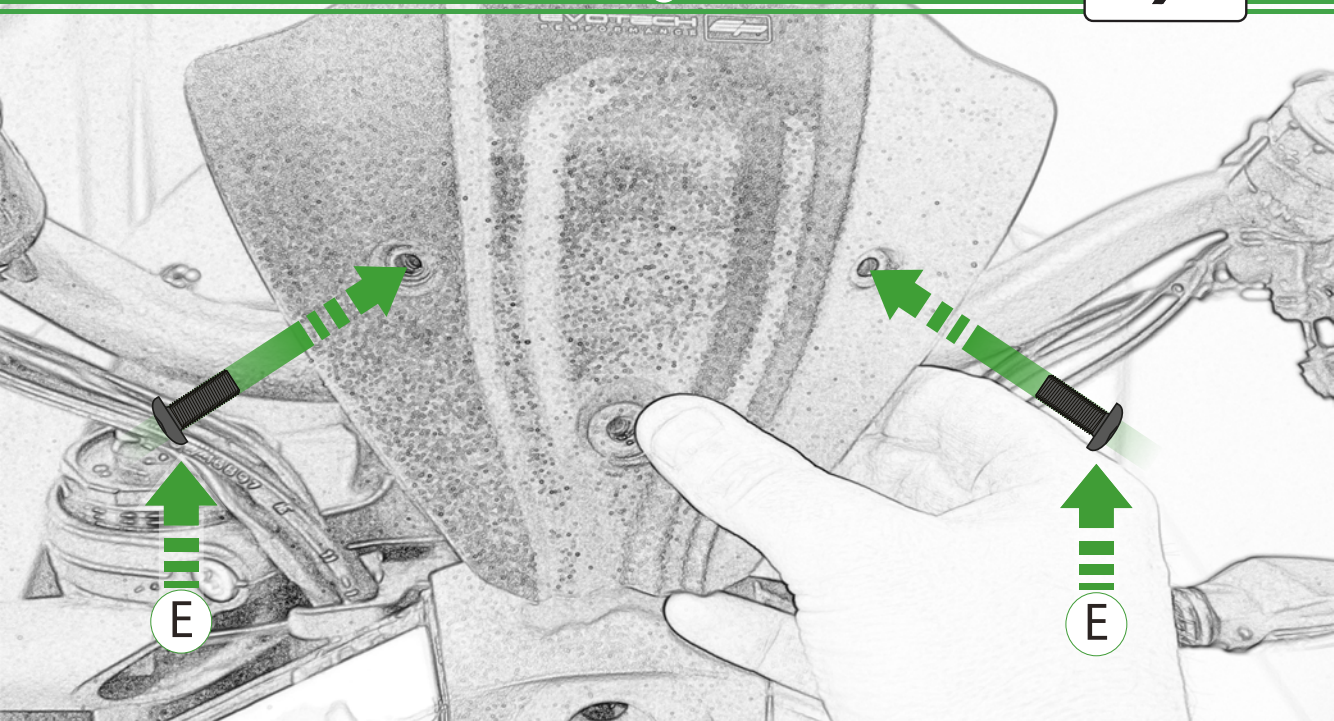

EVOTECH®
P E R F O R M A N C E

www.evotech-performance.com

KTM 1290 Super Duke R Fly Screen

Installation Instructions

Kit Contents PRN015199

- (A) 1 x Fly Screen
- (B) 1 x Mounting Bracket
- (C) 1 x Special Washer
- (D) 1 x M5 x 20 Black Button Head
- (E) 4 x M5 x 10 Black Button Head

B

GB-TW-97-15

ESSENTIAL CHECKS

It is recommended that periodic inspections are made to ensure that all bolts are tightened to the specified torque settings.

Should the bike be involved in an accident a thorough inspection should be made and any components that have taken an impact, no matter how small, be replaced