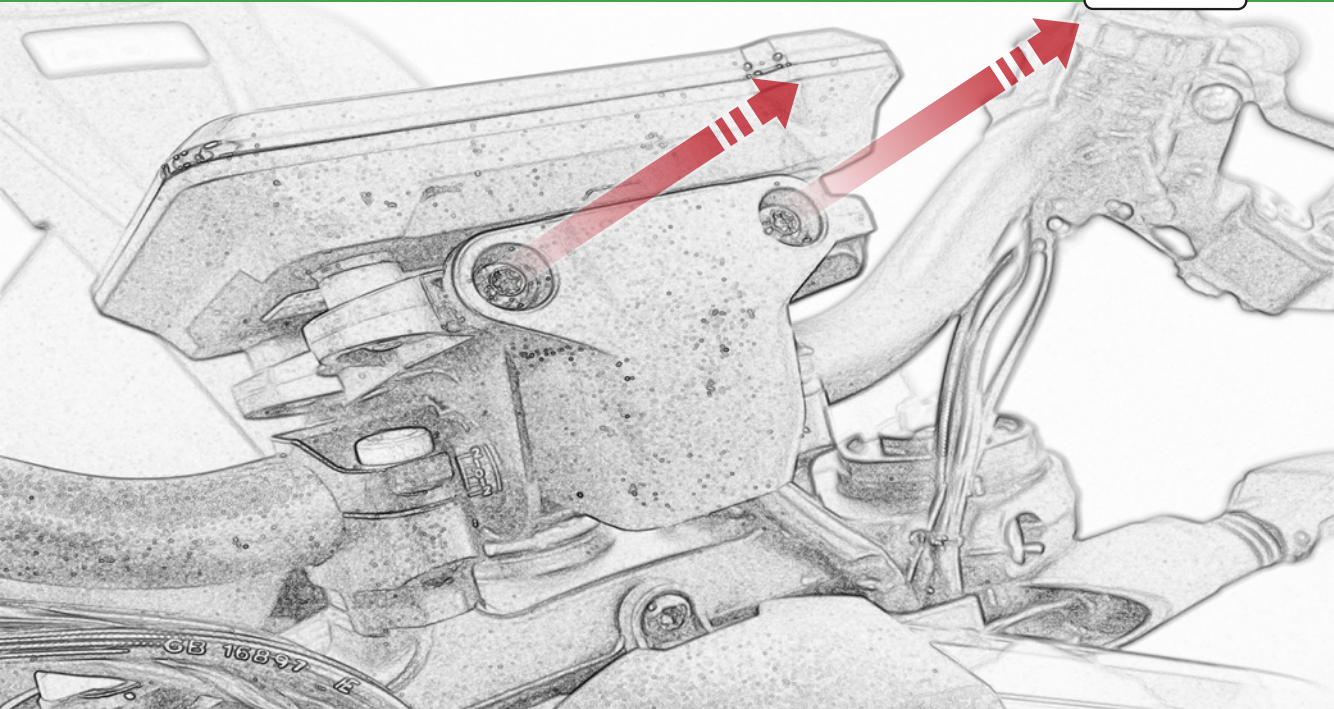

EVOTECH®
P E R F O R M A N C E

www.evotech-performance.com

KTM 1290 Super Duke R Fly Screen

Installation Instructions

Kit Contents PRN015199

- (A) 1 x Fly Screen
- (B) 1 x Mounting Bracket
- (C) 1 x Special Washer
- (D) 1 x M5 x 20 Black Button Head
- (E) 4 x M5 x 10 Black Button Head

B

GB-TW-97-15

ESSENTIAL CHECKS

It is recommended that periodic inspections are made to ensure that all bolts are tightened to the specified torque settings.

Should the bike be involved in an accident a thorough inspection should be made and any components that have taken an impact, no matter how small, be replaced