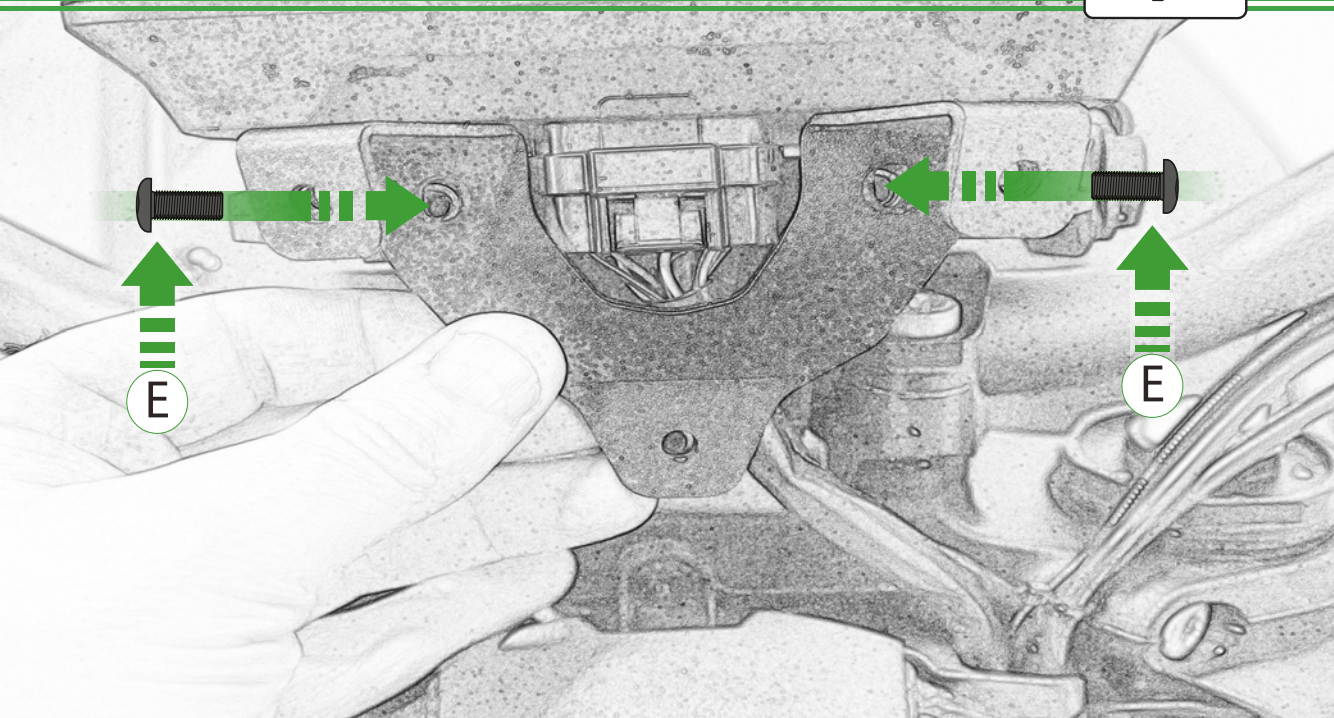

EVOTECH®
P E R F O R M A N C E

www.evotech-performance.com

KTM 1290 Super Duke R Fly Screen

Installation Instructions

Kit Contents PRN015199

- (A) 1 x Fly Screen
- (B) 1 x Mounting Bracket
- (C) 1 x Special Washer
- (D) 1 x M5 x 20 Black Button Head
- (E) 4 x M5 x 10 Black Button Head

B

GB-TW-97-15

ESSENTIAL CHECKS

It is recommended that periodic inspections are made to ensure that all bolts are tightened to the specified torque settings.

Should the bike be involved in an accident a thorough inspection should be made and any components that have taken an impact, no matter how small, be replaced