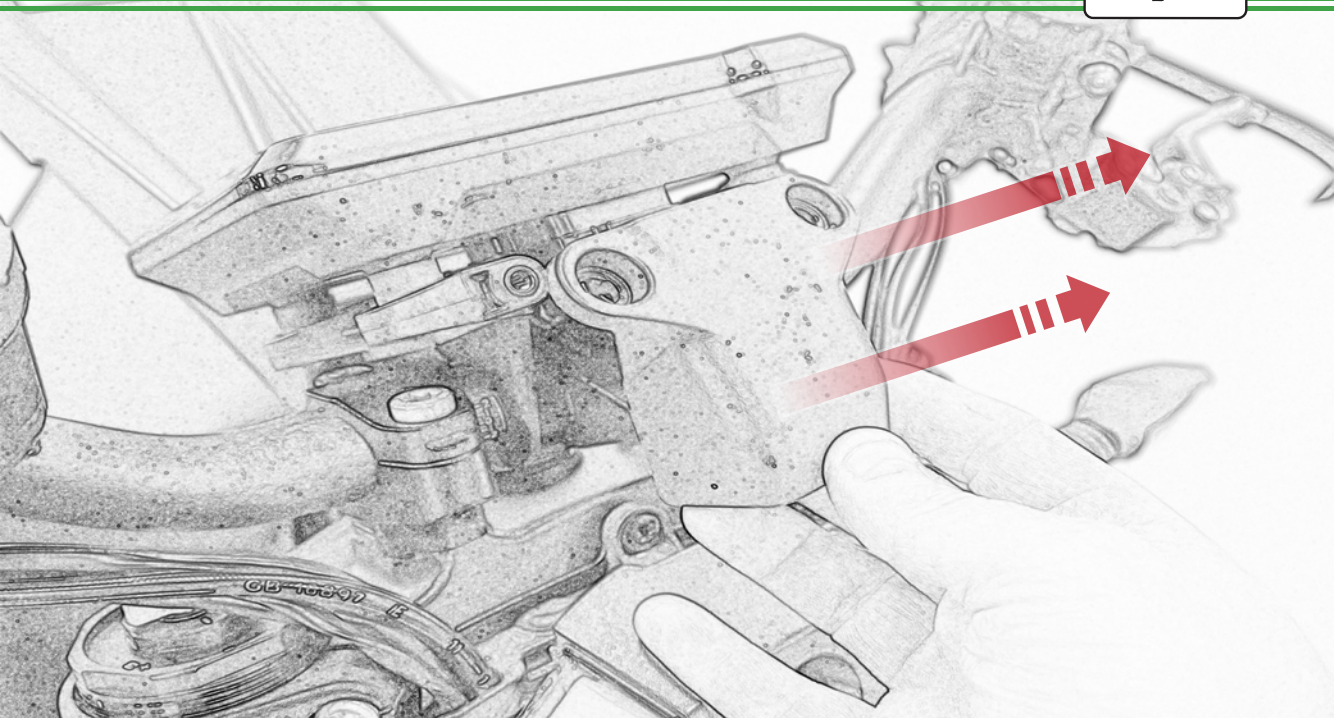

EVOTECH®
P E R F O R M A N C E

www.evotech-performance.com

KTM 1290 Super Duke R Fly Screen

Installation Instructions

Kit Contents PRN015199

- (A) 1 x Fly Screen
- (B) 1 x Mounting Bracket
- (C) 1 x Special Washer
- (D) 1 x M5 x 20 Black Button Head
- (E) 4 x M5 x 10 Black Button Head

B

GB-TW-97-15

ESSENTIAL CHECKS

It is recommended that periodic inspections are made to ensure that all bolts are tightened to the specified torque settings.

Should the bike be involved in an accident a thorough inspection should be made and any components that have taken an impact, no matter how small, be replaced