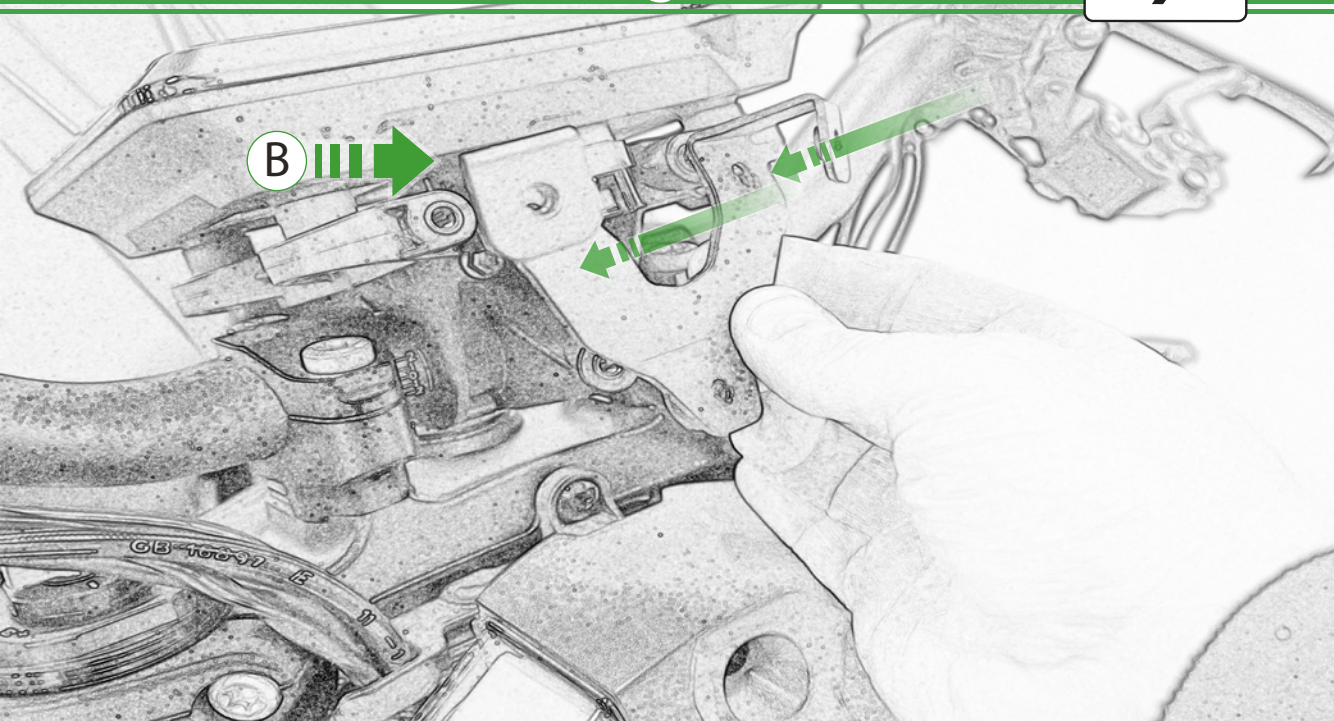

EVOTECH®
P E R F O R M A N C E

www.evotech-performance.com

KTM 1290 Super Duke R Fly Screen

Installation Instructions

Kit Contents PRN015199

- (A) 1 x Fly Screen
- (B) 1 x Mounting Bracket
- (C) 1 x Special Washer
- (D) 1 x M5 x 20 Black Button Head
- (E) 4 x M5 x 10 Black Button Head

B

GB-TW-97-15

ESSENTIAL CHECKS

It is recommended that periodic inspections are made to ensure that all bolts are tightened to the specified torque settings.

Should the bike be involved in an accident a thorough inspection should be made and any components that have taken an impact, no matter how small, be replaced