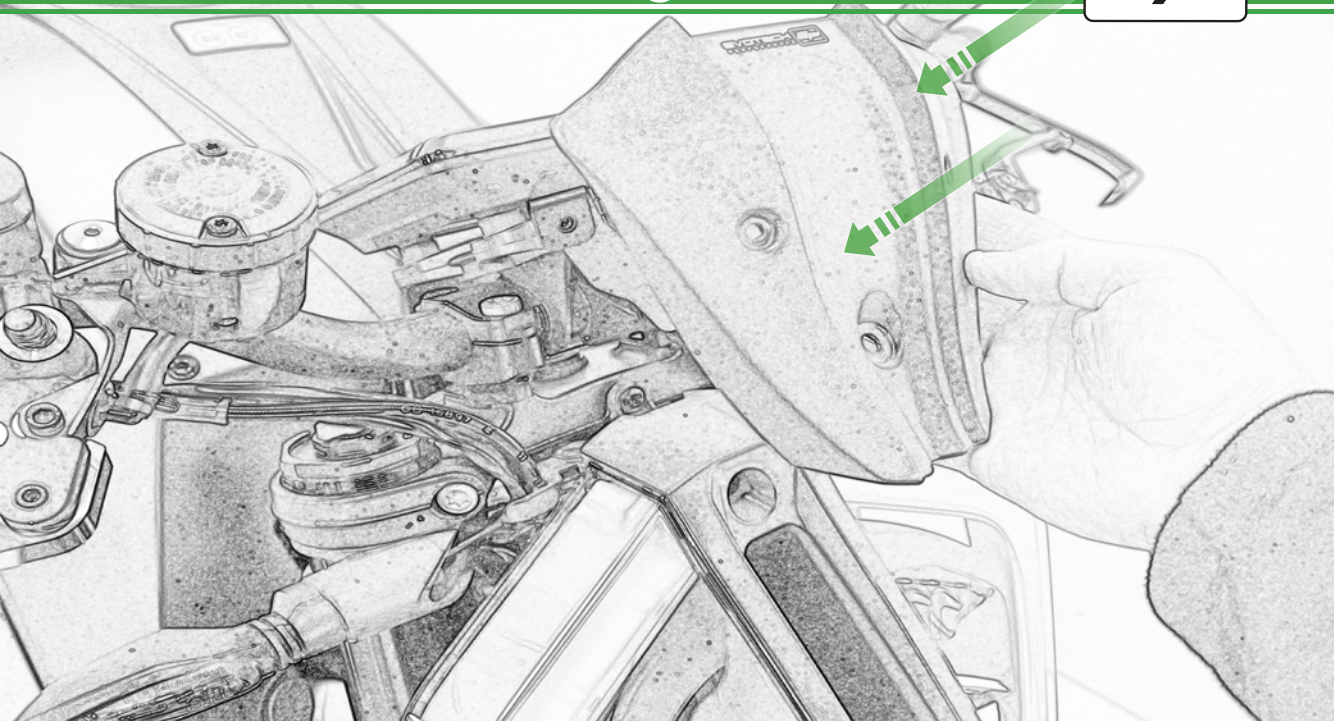

EVOTECH®
P E R F O R M A N C E

www.evotech-performance.com

KTM 1290 Super Duke R Fly Screen

Installation Instructions

Kit Contents PRN015199

- (A) 1 x Fly Screen
- (B) 1 x Mounting Bracket
- (C) 1 x Special Washer
- (D) 1 x M5 x 20 Black Button Head
- (E) 4 x M5 x 10 Black Button Head

B

GB-TW-97-15

ESSENTIAL CHECKS

It is recommended that periodic inspections are made to ensure that all bolts are tightened to the specified torque settings.

Should the bike be involved in an accident a thorough inspection should be made and any components that have taken an impact, no matter how small, be replaced