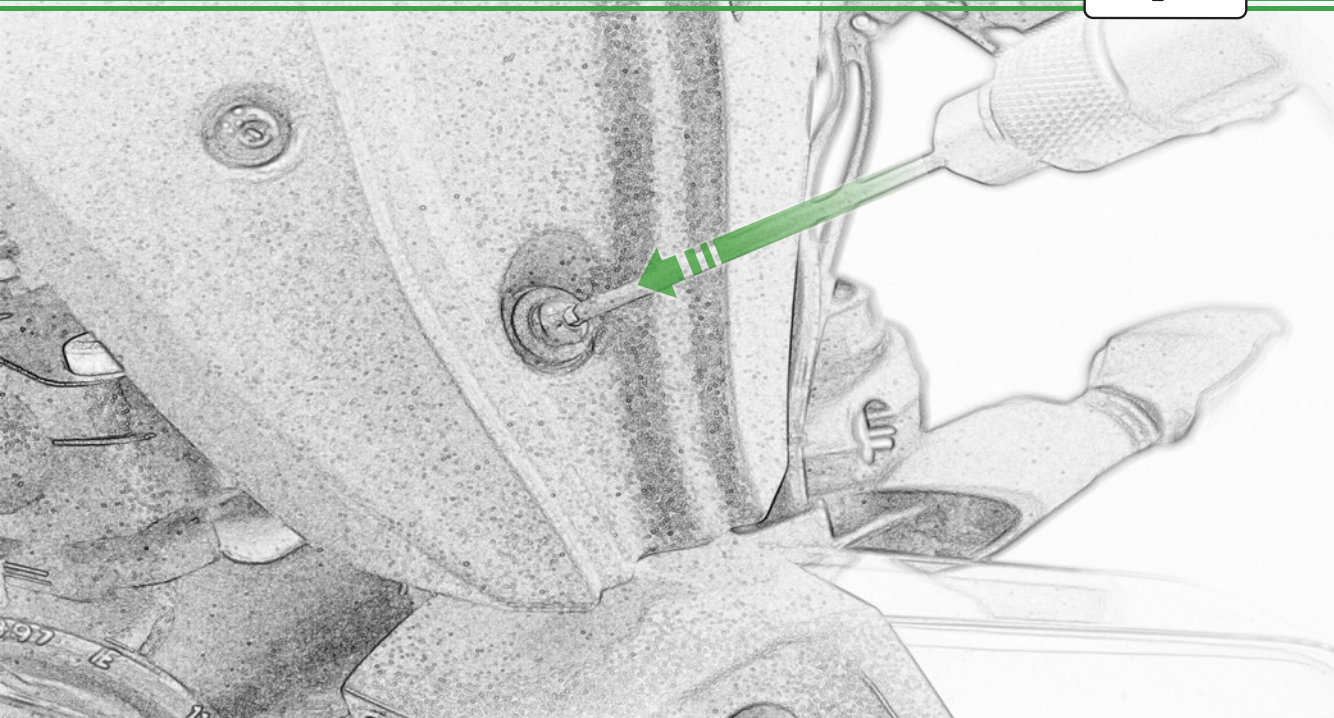

EVOTECH®
P E R F O R M A N C E

www.evotech-performance.com

KTM 1290 Super Duke R Fly Screen

Installation Instructions

Kit Contents PRN015199

- (A) 1 x Fly Screen
- (B) 1 x Mounting Bracket
- (C) 1 x Special Washer
- (D) 1 x M5 x 20 Black Button Head
- (E) 4 x M5 x 10 Black Button Head

B

GB-TW-97-15

ESSENTIAL CHECKS

It is recommended that periodic inspections are made to ensure that all bolts are tightened to the specified torque settings.

Should the bike be involved in an accident a thorough inspection should be made and any components that have taken an impact, no matter how small, be replaced