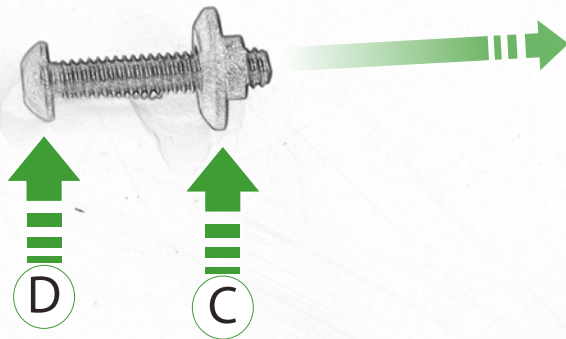

EVOTECH®
P E R F O R M A N C E

www.evotech-performance.com

KTM 1290 Super Duke R Fly Screen

Installation Instructions

Kit Contents PRN015199

- (A) 1 x Fly Screen
- (B) 1 x Mounting Bracket
- (C) 1 x Special Washer
- (D) 1 x M5 x 20 Black Button Head
- (E) 4 x M5 x 10 Black Button Head

B

GB-TW-97-15

ESSENTIAL CHECKS

It is recommended that periodic inspections are made to ensure that all bolts are tightened to the specified torque settings.

Should the bike be involved in an accident a thorough inspection should be made and any components that have taken an impact, no matter how small, be replaced