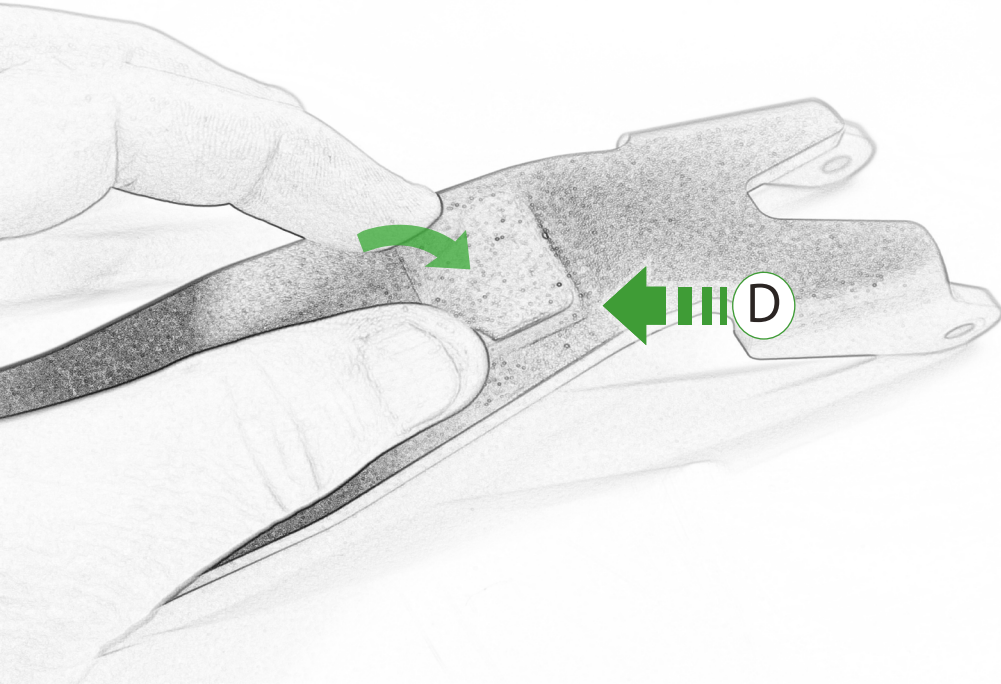

EVOTECH®
P E R F O R M A N C E

www.evotech-performance.com

KTM 1290 Super Duke Quad Lock Sat Nav

Installation Instructions

Kit Contents PRN014568-015584

- Ⓐ 1 x Pivot Plate
- Ⓑ 1 x Main Bracket
- Ⓒ 1 x Quad Lock Plate
- Ⓓ 1 x Rubber Pad
- Ⓔ 1 x Quad Lock Mount
- Ⓕ 2 x M5 x 8mm Black Button Head Bolt
- Ⓖ 2 x M5 x 12 Caphead Bolt
- Ⓗ 2 x Nord Lock Washers
- Ⓘ 4 x M5 x 40mm Black Button Head Bolts
- Ⓙ 4 x Spacers

Repeat
Both Sides

ESSENTIAL CHECKS

It is recommended that periodic inspections are made to ensure that all bolts are tightened to the specified torque settings.

Should the bike be involved in an accident a thorough inspection should be made and any components that have taken an impact, no matter how small, be replaced