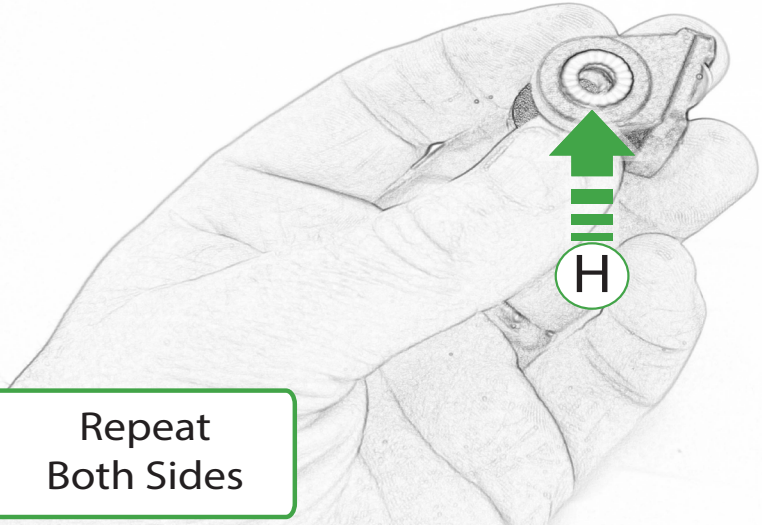

EVOTECH®
P E R F O R M A N C E

www.evotech-performance.com

KTM 1290 Super Duke Quad Lock Sat Nav

Installation Instructions

Kit Contents PRN014568-015584

- Ⓐ 1 x Pivot Plate
- Ⓑ 1 x Main Bracket
- Ⓒ 1 x Quad Lock Plate
- Ⓓ 1 x Rubber Pad
- Ⓔ 1 x Quad Lock Mount
- Ⓕ 2 x M5 x 8mm Black Button Head Bolt
- Ⓖ 2 x M5 x 12 Caphead Bolt
- Ⓗ 2 x Nord Lock Washers
- Ⓘ 4 x M5 x 40mm Black Button Head Bolts
- Ⓙ 4 x Spacers

Repeat
Both Sides

ESSENTIAL CHECKS

It is recommended that periodic inspections are made to ensure that all bolts are tightened to the specified torque settings.

Should the bike be involved in an accident a thorough inspection should be made and any components that have taken an impact, no matter how small, be replaced