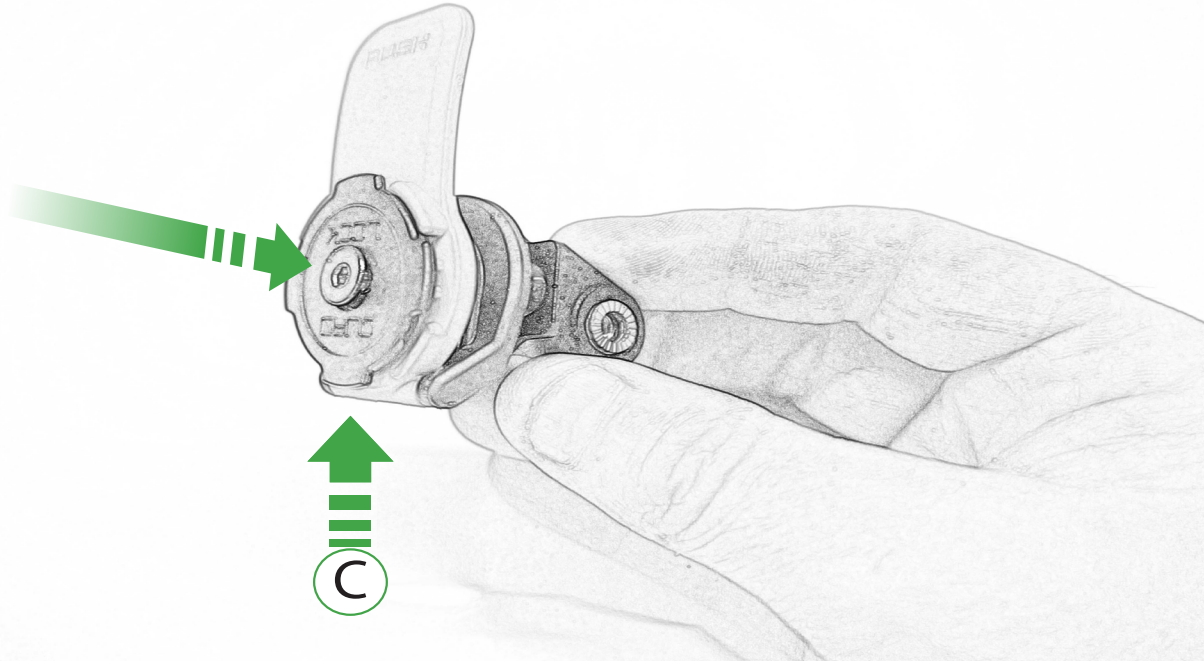

EVOTECH®
P E R F O R M A N C E

www.evotech-performance.com

KTM 1290 Super Duke Quad Lock Sat Nav

Installation Instructions

Kit Contents PRN014568-015584

- Ⓐ 1 x Pivot Plate
- Ⓑ 1 x Main Bracket
- Ⓒ 1 x Quad Lock Plate
- Ⓓ 1 x Rubber Pad
- Ⓔ 1 x Quad Lock Mount
- Ⓕ 2 x M5 x 8mm Black Button Head Bolt
- Ⓖ 2 x M5 x 12 Caphead Bolt
- Ⓗ 2 x Nord Lock Washers
- Ⓘ 4 x M5 x 40mm Black Button Head Bolts
- Ⓙ 4 x Spacers

Repeat
Both Sides

ESSENTIAL CHECKS

It is recommended that periodic inspections are made to ensure that all bolts are tightened to the specified torque settings.

Should the bike be involved in an accident a thorough inspection should be made and any components that have taken an impact, no matter how small, be replaced