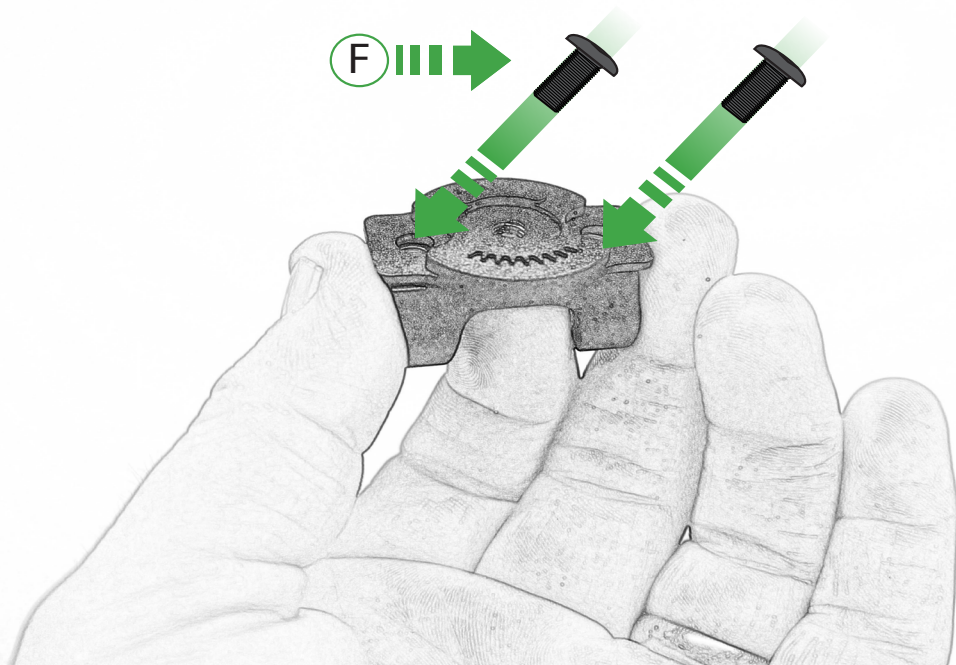

EVOTECH®
P E R F O R M A N C E

www.evotech-performance.com

KTM 1290 Super Duke Quad Lock Sat Nav

Installation Instructions

Kit Contents PRN014568-015584

- Ⓐ 1 x Pivot Plate
- Ⓑ 1 x Main Bracket
- Ⓒ 1 x Quad Lock Plate
- Ⓓ 1 x Rubber Pad
- Ⓔ 1 x Quad Lock Mount
- Ⓕ 2 x M5 x 8mm Black Button Head Bolt
- Ⓖ 2 x M5 x 12 Caphead Bolt
- Ⓗ 2 x Nord Lock Washers
- Ⓘ 4 x M5 x 40mm Black Button Head Bolts
- Ⓙ 4 x Spacers

Repeat
Both Sides

ESSENTIAL CHECKS

It is recommended that periodic inspections are made to ensure that all bolts are tightened to the specified torque settings.

Should the bike be involved in an accident a thorough inspection should be made and any components that have taken an impact, no matter how small, be replaced