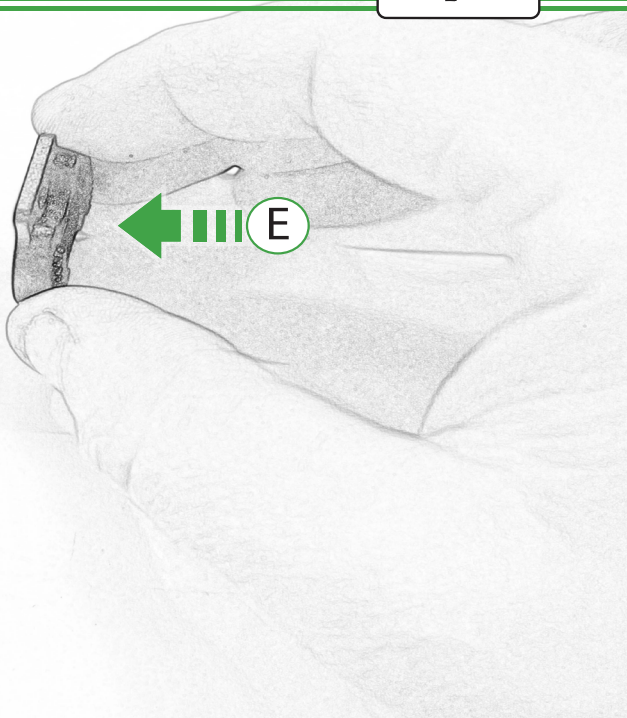

EVOTECH®
P E R F O R M A N C E

www.evotech-performance.com

KTM 1290 Super Duke Quad Lock Sat Nav

Installation Instructions

Kit Contents PRN014568-015584

- Ⓐ 1 x Pivot Plate
- Ⓑ 1 x Main Bracket
- Ⓒ 1 x Quad Lock Plate
- Ⓓ 1 x Rubber Pad
- Ⓔ 1 x Quad Lock Mount
- Ⓕ 2 x M5 x 8mm Black Button Head Bolt
- Ⓖ 2 x M5 x 12 Caphead Bolt
- Ⓗ 2 x Nord Lock Washers
- Ⓘ 4 x M5 x 40mm Black Button Head Bolts
- Ⓙ 4 x Spacers

Repeat
Both Sides

ESSENTIAL CHECKS

It is recommended that periodic inspections are made to ensure that all bolts are tightened to the specified torque settings.

Should the bike be involved in an accident a thorough inspection should be made and any components that have taken an impact, no matter how small, be replaced