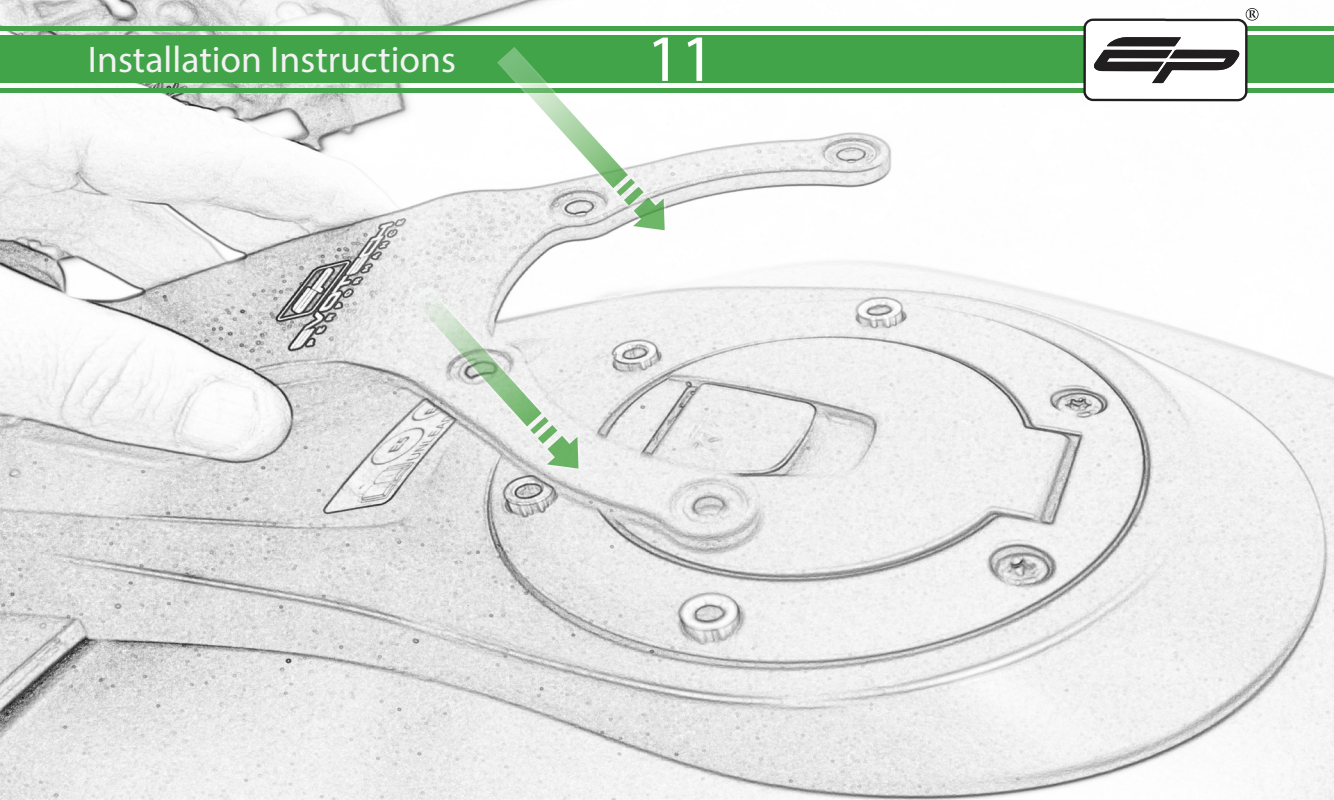

EVOTECH®
P E R F O R M A N C E

www.evotech-performance.com

KTM 1290 Super Duke Quad Lock Sat Nav

Installation Instructions

Kit Contents PRN014568-015584

- Ⓐ 1 x Pivot Plate
- Ⓑ 1 x Main Bracket
- Ⓒ 1 x Quad Lock Plate
- Ⓓ 1 x Rubber Pad
- Ⓔ 1 x Quad Lock Mount
- Ⓕ 2 x M5 x 8mm Black Button Head Bolt
- Ⓖ 2 x M5 x 12 Caphead Bolt
- Ⓗ 2 x Nord Lock Washers
- Ⓘ 4 x M5 x 40mm Black Button Head Bolts
- Ⓙ 4 x Spacers

Repeat
Both Sides

ESSENTIAL CHECKS

It is recommended that periodic inspections are made to ensure that all bolts are tightened to the specified torque settings.

Should the bike be involved in an accident a thorough inspection should be made and any components that have taken an impact, no matter how small, be replaced