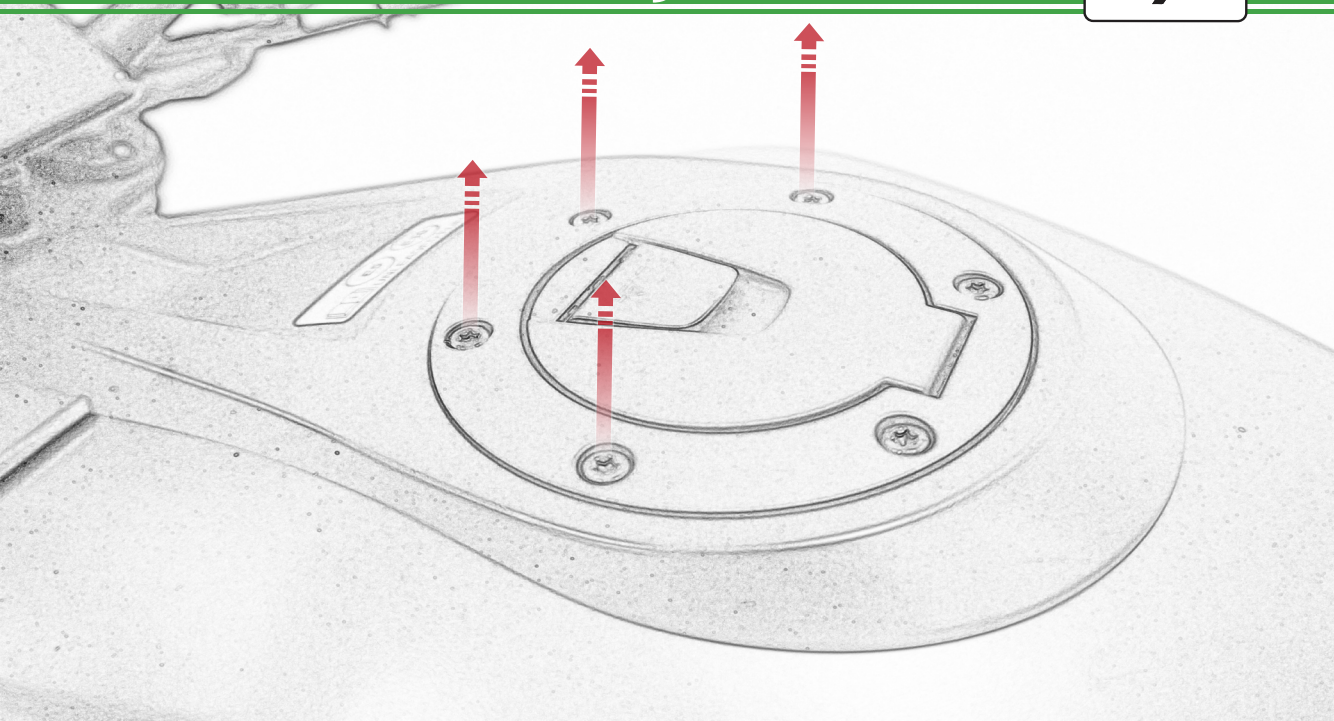

EVOTECH®
P E R F O R M A N C E

www.evotech-performance.com

KTM 1290 Super Duke Quad Lock Sat Nav

Installation Instructions

Kit Contents PRN014568-015584

- Ⓐ 1 x Pivot Plate
- Ⓑ 1 x Main Bracket
- Ⓒ 1 x Quad Lock Plate
- Ⓓ 1 x Rubber Pad
- Ⓔ 1 x Quad Lock Mount
- Ⓕ 2 x M5 x 8mm Black Button Head Bolt
- Ⓖ 2 x M5 x 12 Caphead Bolt
- Ⓗ 2 x Nord Lock Washers
- Ⓘ 4 x M5 x 40mm Black Button Head Bolts
- Ⓙ 4 x Spacers

Repeat
Both Sides

ESSENTIAL CHECKS

It is recommended that periodic inspections are made to ensure that all bolts are tightened to the specified torque settings.

Should the bike be involved in an accident a thorough inspection should be made and any components that have taken an impact, no matter how small, be replaced