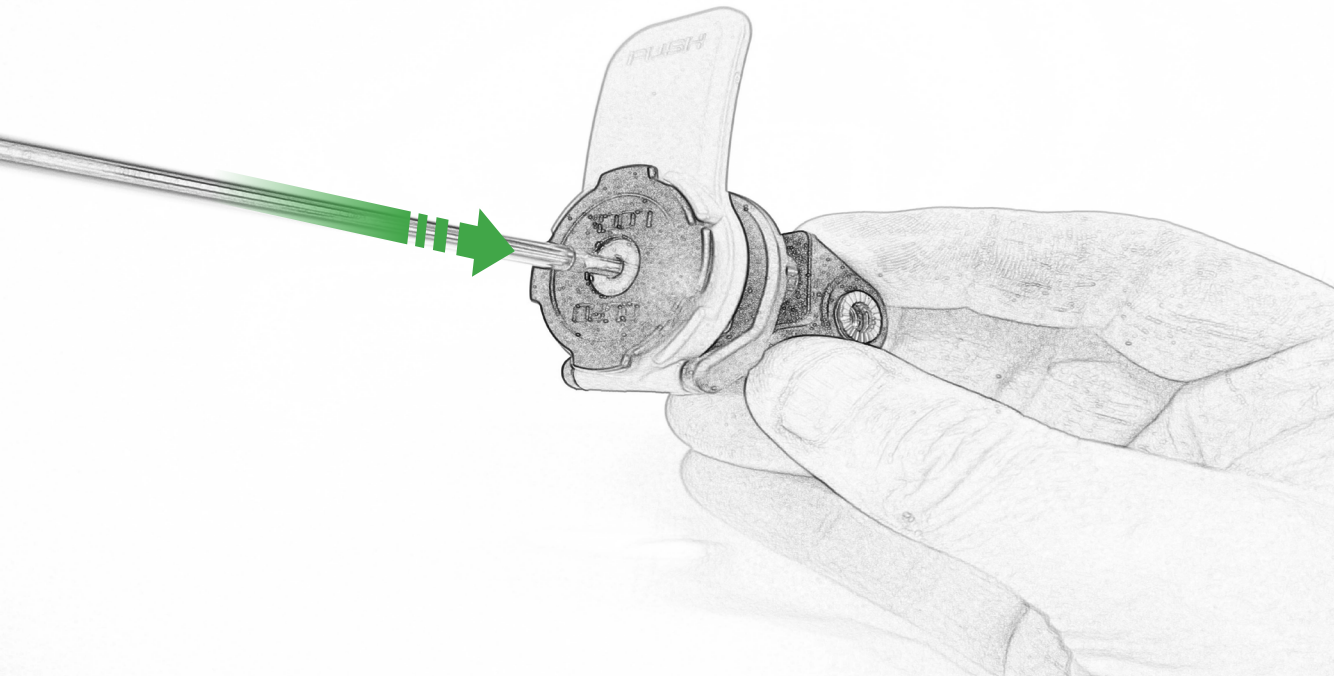

EVOTECH®
P E R F O R M A N C E

www.evotech-performance.com

KTM 1290 Super Duke Quad Lock Sat Nav

Installation Instructions

Kit Contents PRN014568-015584

- Ⓐ 1 x Pivot Plate
- Ⓑ 1 x Main Bracket
- Ⓒ 1 x Quad Lock Plate
- Ⓓ 1 x Rubber Pad
- Ⓔ 1 x Quad Lock Mount
- Ⓕ 2 x M5 x 8mm Black Button Head Bolt
- Ⓖ 2 x M5 x 12 Caphead Bolt
- Ⓗ 2 x Nord Lock Washers
- Ⓘ 4 x M5 x 40mm Black Button Head Bolts
- Ⓙ 4 x Spacers

Repeat
Both Sides

ESSENTIAL CHECKS

It is recommended that periodic inspections are made to ensure that all bolts are tightened to the specified torque settings.

Should the bike be involved in an accident a thorough inspection should be made and any components that have taken an impact, no matter how small, be replaced