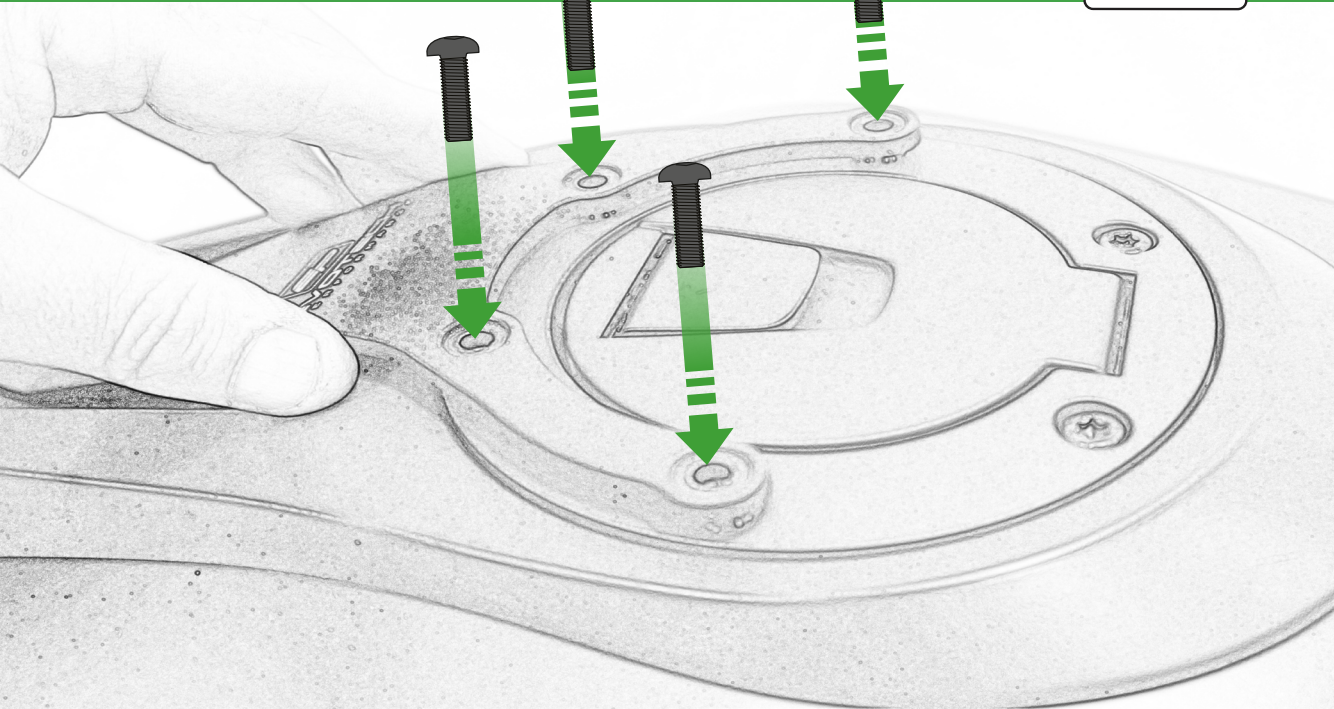

EVOTECH®
P E R F O R M A N C E

www.evotech-performance.com

KTM 1290 Super Duke Quad Lock Sat Nav

Installation Instructions

Kit Contents PRN014568-015584

- Ⓐ 1 x Pivot Plate
- Ⓑ 1 x Main Bracket
- Ⓒ 1 x Quad Lock Plate
- Ⓓ 1 x Rubber Pad
- Ⓔ 1 x Quad Lock Mount
- Ⓕ 2 x M5 x 8mm Black Button Head Bolt
- Ⓖ 2 x M5 x 12 Caphead Bolt
- Ⓗ 2 x Nord Lock Washers
- Ⓘ 4 x M5 x 40mm Black Button Head Bolts
- Ⓙ 4 x Spacers

Repeat
Both Sides

ESSENTIAL CHECKS

It is recommended that periodic inspections are made to ensure that all bolts are tightened to the specified torque settings.

Should the bike be involved in an accident a thorough inspection should be made and any components that have taken an impact, no matter how small, be replaced