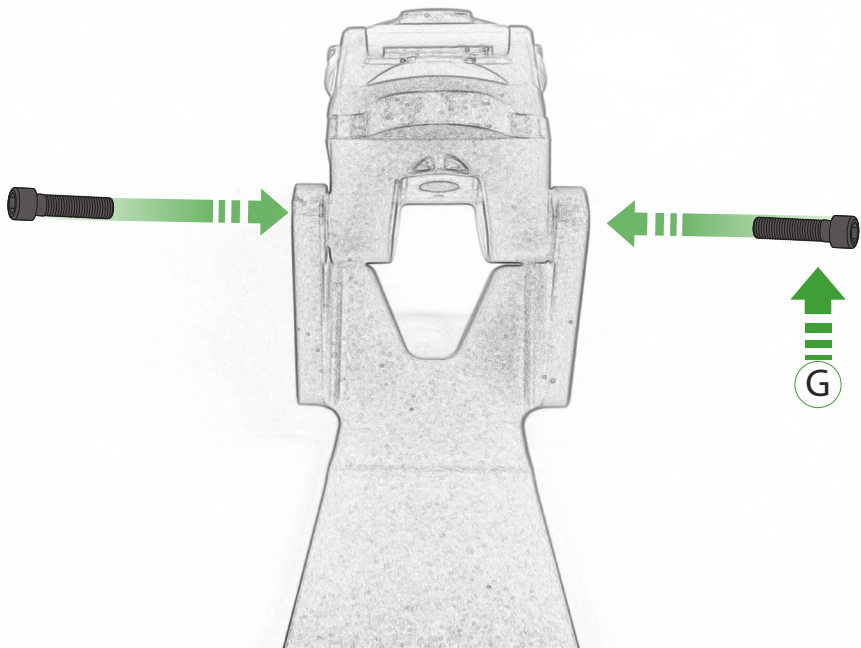

EVOTECH®
P E R F O R M A N C E

www.evotech-performance.com

KTM 1290 Super Duke Quad Lock Sat Nav

Installation Instructions

Kit Contents PRN014568-015584

- Ⓐ 1 x Pivot Plate
- Ⓑ 1 x Main Bracket
- Ⓒ 1 x Quad Lock Plate
- Ⓓ 1 x Rubber Pad
- Ⓔ 1 x Quad Lock Mount
- Ⓕ 2 x M5 x 8mm Black Button Head Bolt
- Ⓖ 2 x M5 x 12 Caphead Bolt
- Ⓗ 2 x Nord Lock Washers
- Ⓘ 4 x M5 x 40mm Black Button Head Bolts
- Ⓙ 4 x Spacers

Repeat
Both Sides

ESSENTIAL CHECKS

It is recommended that periodic inspections are made to ensure that all bolts are tightened to the specified torque settings.

Should the bike be involved in an accident a thorough inspection should be made and any components that have taken an impact, no matter how small, be replaced