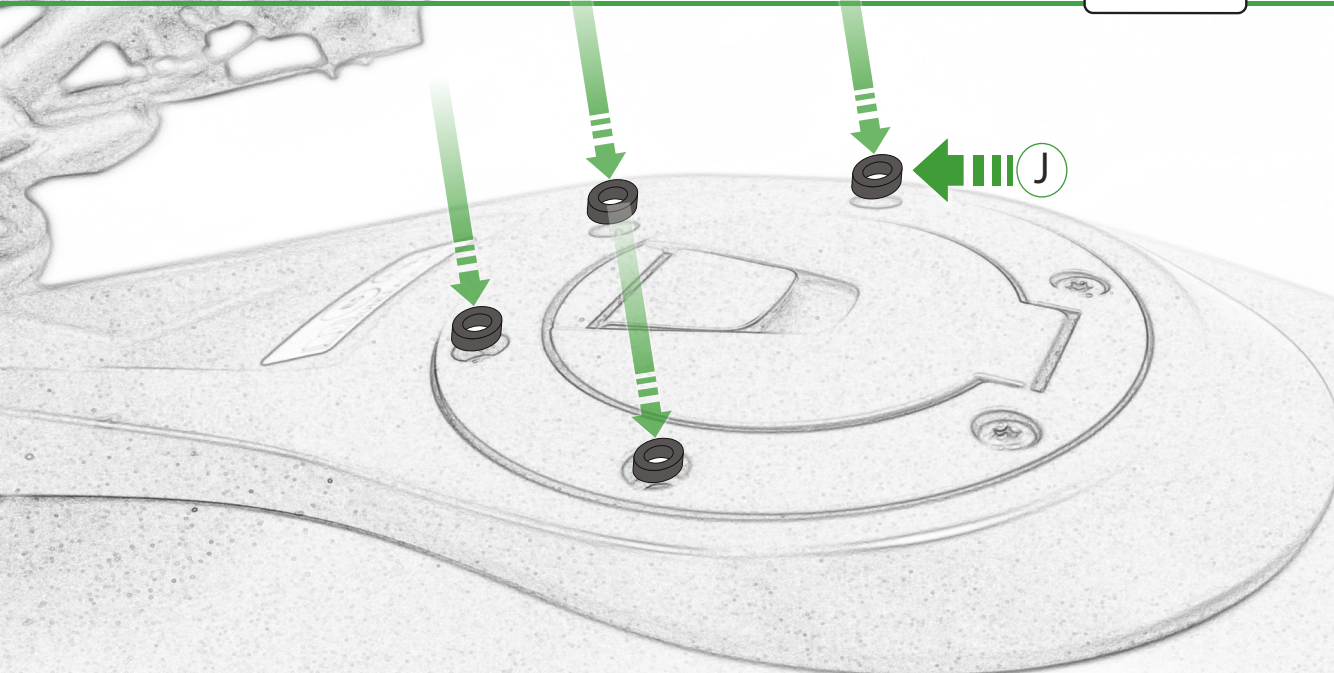

EVOTECH®
P E R F O R M A N C E

www.evotech-performance.com

KTM 1290 Super Duke Quad Lock Sat Nav

Installation Instructions

Kit Contents PRN014568-015584

- Ⓐ 1 x Pivot Plate
- Ⓑ 1 x Main Bracket
- Ⓒ 1 x Quad Lock Plate
- Ⓓ 1 x Rubber Pad
- Ⓔ 1 x Quad Lock Mount
- Ⓕ 2 x M5 x 8mm Black Button Head Bolt
- Ⓖ 2 x M5 x 12 Caphead Bolt
- Ⓗ 2 x Nord Lock Washers
- Ⓘ 4 x M5 x 40mm Black Button Head Bolts
- Ⓙ 4 x Spacers

Repeat
Both Sides

ESSENTIAL CHECKS

It is recommended that periodic inspections are made to ensure that all bolts are tightened to the specified torque settings.

Should the bike be involved in an accident a thorough inspection should be made and any components that have taken an impact, no matter how small, be replaced