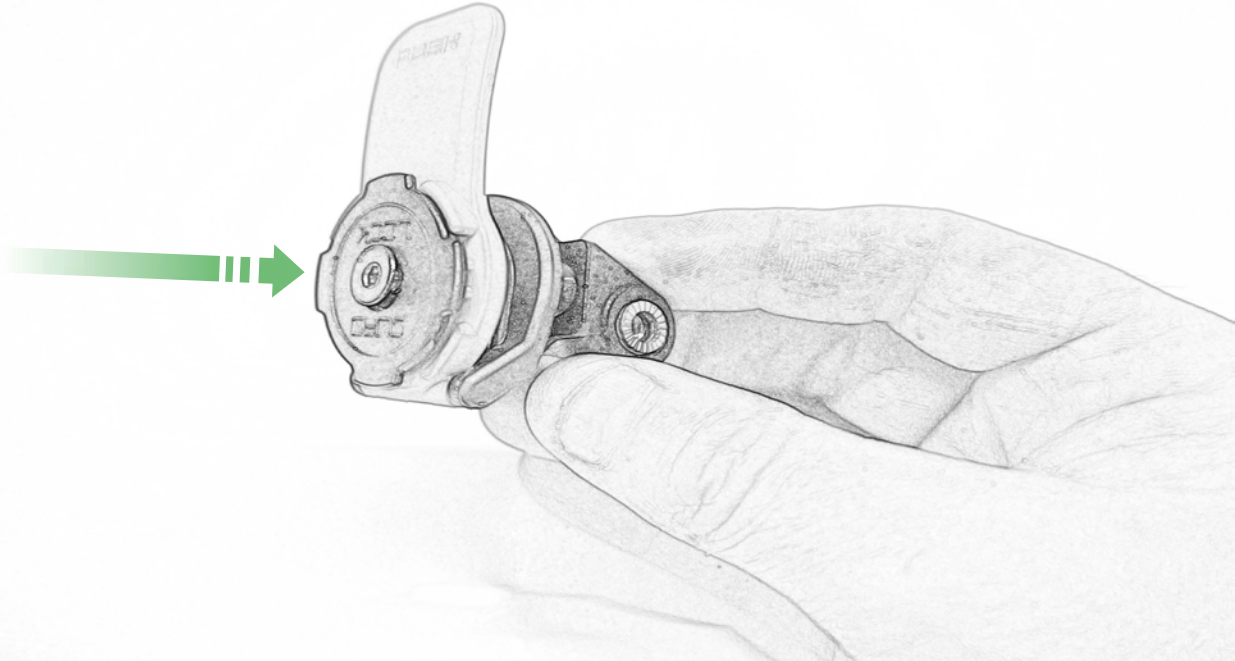

EVOTECH®
P E R F O R M A N C E

www.evotech-performance.com

Quadlock BMW Sat Nav Mount

Installation Instructions

Kit Contents PRN014568-015031

- | | |
|--|---|
| (A) 1 x Main Plate | (L) 2 x M5 Black Washer |
| (B) 1 x Pivot Plate | (M) 2 x M4 x 5mm Black Button Head Bolts |
| (C) 1 x Quad Lock Sub Bracket | |
| (D) 1 x Quad Lock Mounting Bracket | |
| (E) 2 x M5 x 8mm Black Button Head Bolts | |
| (F) 2 x P-clips (No.1) | Sub Kit |
| (G) 2 x P-clips (No.2) | (N) 1 x Right Hand Arm |
| (H) 2 x P-clips (No.3) | (O) 1 x Left Hand Arm |
| (I) 2 x P-clips (No.4) | (P) 1 x Spacer |
| (J) 2 x Lobe Screw | (Q) 2 x M8 x 45mm Flange Bolt |
| (K) 2 x Locking Washer | (R) 2 x M5 x 12mm Black Button Head Bolts |