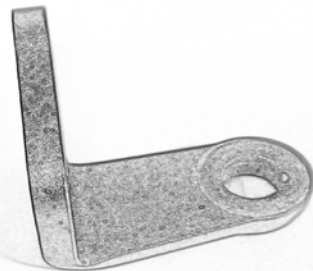

EVOTECH®
P E R F O R M A N C E

www.evotech-performance.com

Quadlock BMW Sat Nav Mount

Installation Instructions

Kit Contents PRN014568-015031

- | | |
|--|---|
| (A) 1 x Main Plate | (L) 2 x M5 Black Washer |
| (B) 1 x Pivot Plate | (M) 2 x M4 x 5mm Black Button Head Bolts |
| (C) 1 x Quad Lock Sub Bracket | |
| (D) 1 x Quad Lock Mounting Bracket | |
| (E) 2 x M5 x 8mm Black Button Head Bolts | |
| (F) 2 x P-clips (No.1) | Sub Kit |
| (G) 2 x P-clips (No.2) | (N) 1 x Right Hand Arm |
| (H) 2 x P-clips (No.3) | (O) 1 x Left Hand Arm |
| (I) 2 x P-clips (No.4) | (P) 1 x Spacer |
| (J) 2 x Lobe Screw | (Q) 2 x M8 x 45mm Flange Bolt |
| (K) 2 x Locking Washer | (R) 2 x M5 x 12mm Black Button Head Bolts |