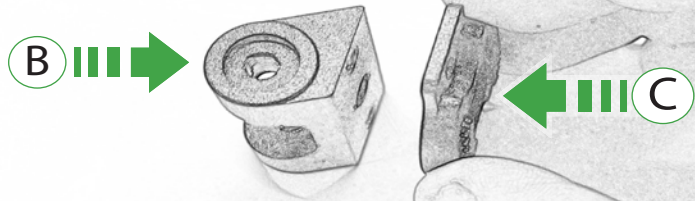

EVOTECH®
P E R F O R M A N C E

www.evotech-performance.com

Quadlock BMW Sat Nav Mount

Installation Instructions

Kit Contents PRN014568-015031

- | | |
|--|---|
| (A) 1 x Main Plate | (L) 2 x M5 Black Washer |
| (B) 1 x Pivot Plate | (M) 2 x M4 x 5mm Black Button Head Bolts |
| (C) 1 x Quad Lock Sub Bracket | |
| (D) 1 x Quad Lock Mounting Bracket | |
| (E) 2 x M5 x 8mm Black Button Head Bolts | |
| (F) 2 x P-clips (No.1) | Sub Kit |
| (G) 2 x P-clips (No.2) | (N) 1 x Right Hand Arm |
| (H) 2 x P-clips (No.3) | (O) 1 x Left Hand Arm |
| (I) 2 x P-clips (No.4) | (P) 1 x Spacer |
| (J) 2 x Lobe Screw | (Q) 2 x M8 x 45mm Flange Bolt |
| (K) 2 x Locking Washer | (R) 2 x M5 x 12mm Black Button Head Bolts |