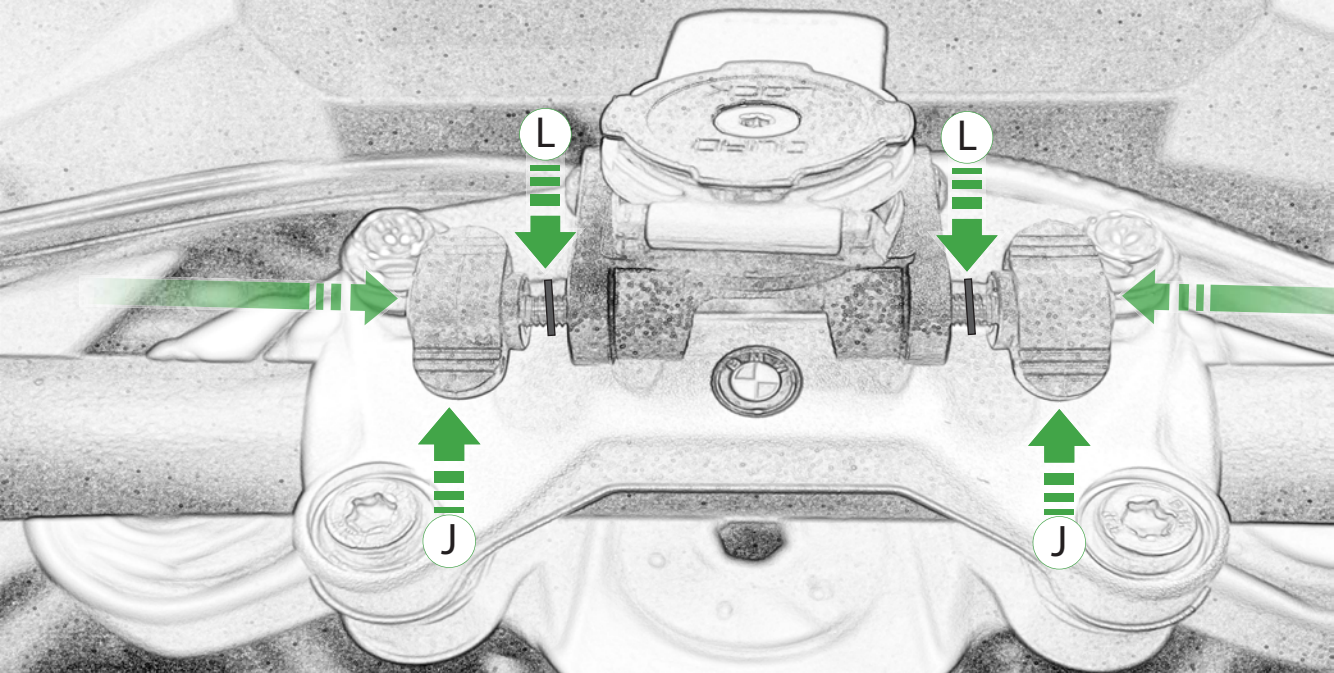

EVOTECH®
P E R F O R M A N C E

www.evotech-performance.com

Quadlock BMW Sat Nav Mount

Installation Instructions

Kit Contents PRN014568-015031

- | | |
|--|---|
| (A) 1 x Main Plate | (L) 2 x M5 Black Washer |
| (B) 1 x Pivot Plate | (M) 2 x M4 x 5mm Black Button Head Bolts |
| (C) 1 x Quad Lock Sub Bracket | |
| (D) 1 x Quad Lock Mounting Bracket | |
| (E) 2 x M5 x 8mm Black Button Head Bolts | |
| (F) 2 x P-clips (No.1) | Sub Kit |
| (G) 2 x P-clips (No.2) | (N) 1 x Right Hand Arm |
| (H) 2 x P-clips (No.3) | (O) 1 x Left Hand Arm |
| (I) 2 x P-clips (No.4) | (P) 1 x Spacer |
| (J) 2 x Lobe Screw | (Q) 2 x M8 x 45mm Flange Bolt |
| (K) 2 x Locking Washer | (R) 2 x M5 x 12mm Black Button Head Bolts |