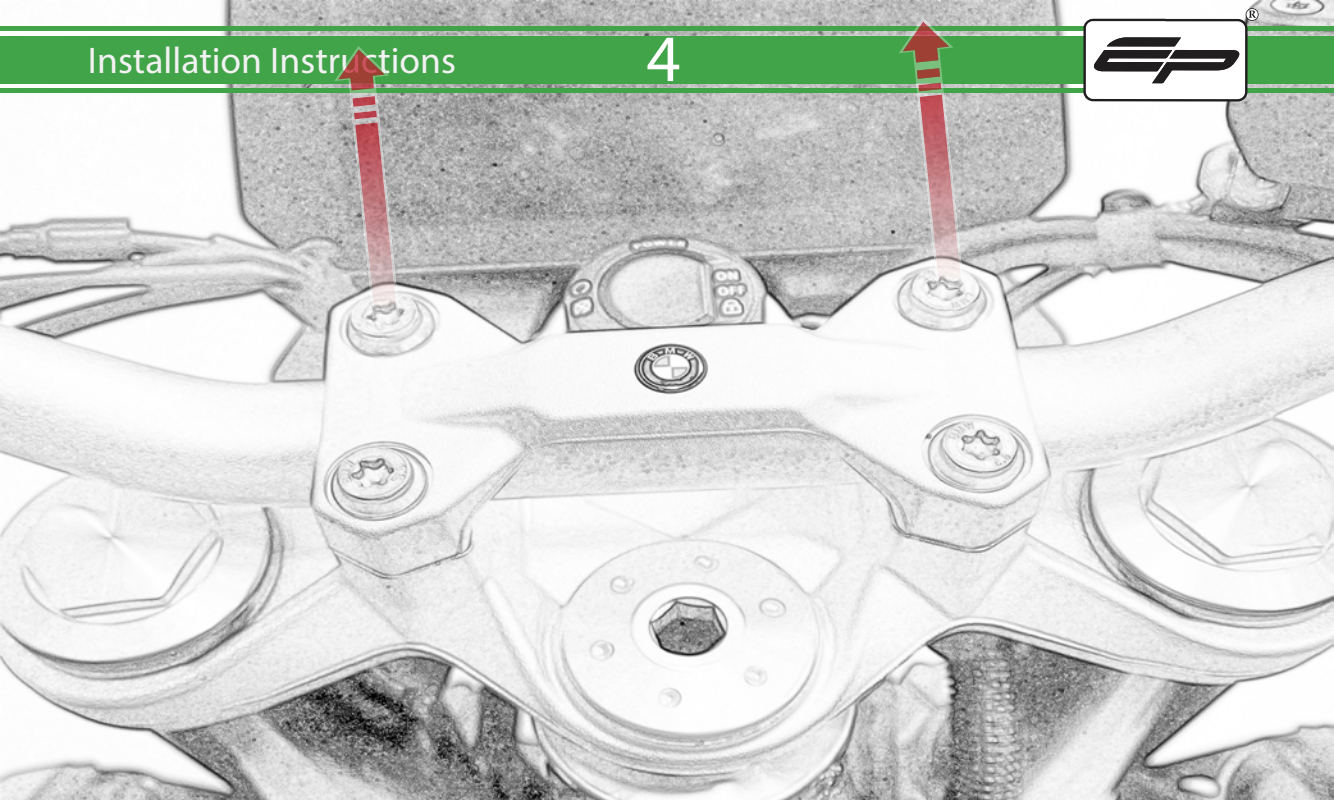

EVOTECH®
P E R F O R M A N C E

www.evotech-performance.com

Quadlock BMW Sat Nav Mount

Installation Instructions

Kit Contents PRN014568-015031

- | | |
|--|---|
| (A) 1 x Main Plate | (L) 2 x M5 Black Washer |
| (B) 1 x Pivot Plate | (M) 2 x M4 x 5mm Black Button Head Bolts |
| (C) 1 x Quad Lock Sub Bracket | |
| (D) 1 x Quad Lock Mounting Bracket | |
| (E) 2 x M5 x 8mm Black Button Head Bolts | |
| (F) 2 x P-clips (No.1) | Sub Kit |
| (G) 2 x P-clips (No.2) | (N) 1 x Right Hand Arm |
| (H) 2 x P-clips (No.3) | (O) 1 x Left Hand Arm |
| (I) 2 x P-clips (No.4) | (P) 1 x Spacer |
| (J) 2 x Lobe Screw | (Q) 2 x M8 x 45mm Flange Bolt |
| (K) 2 x Locking Washer | (R) 2 x M5 x 12mm Black Button Head Bolts |