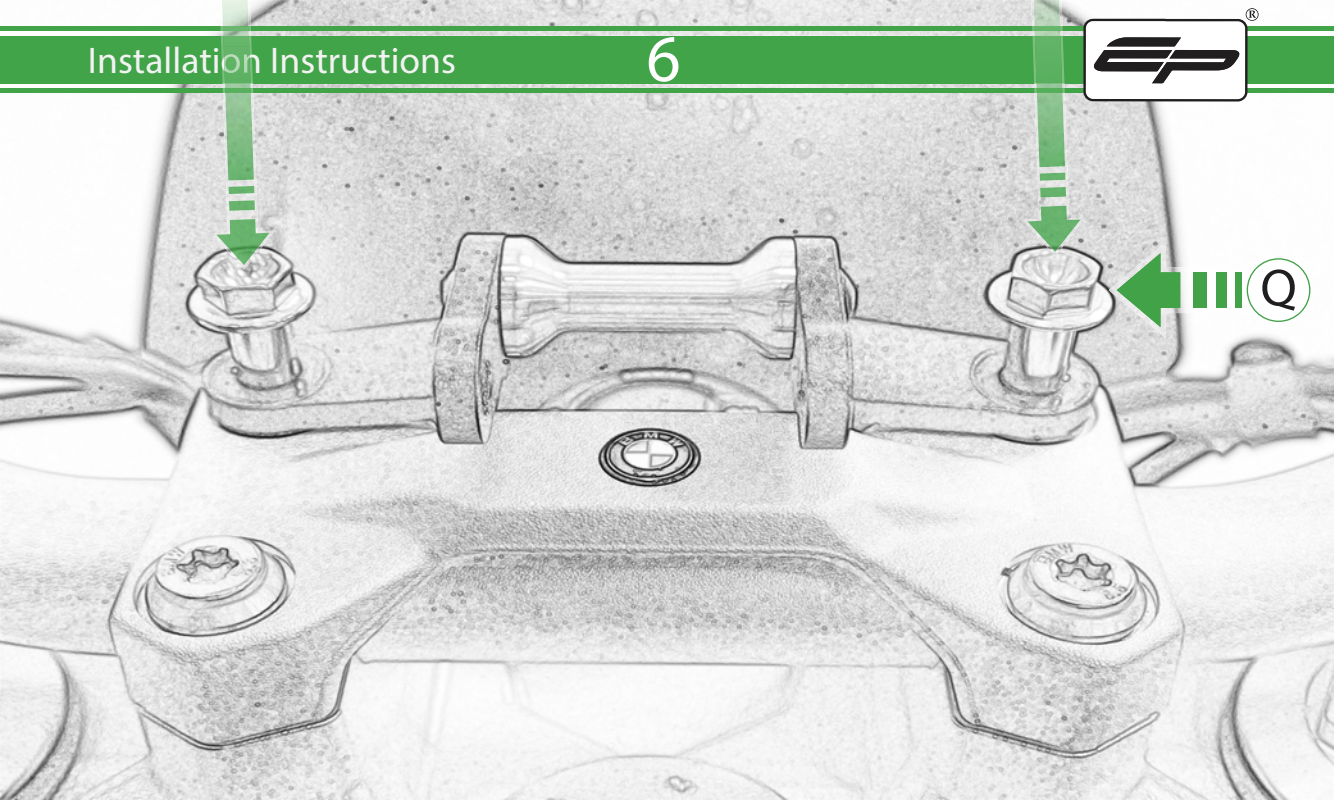

EVOTECH®
P E R F O R M A N C E

www.evotech-performance.com

Quadlock BMW Sat Nav Mount

Installation Instructions

Kit Contents PRN014568-015031

- | | |
|--|---|
| (A) 1 x Main Plate | (L) 2 x M5 Black Washer |
| (B) 1 x Pivot Plate | (M) 2 x M4 x 5mm Black Button Head Bolts |
| (C) 1 x Quad Lock Sub Bracket | |
| (D) 1 x Quad Lock Mounting Bracket | |
| (E) 2 x M5 x 8mm Black Button Head Bolts | |
| (F) 2 x P-clips (No.1) | Sub Kit |
| (G) 2 x P-clips (No.2) | (N) 1 x Right Hand Arm |
| (H) 2 x P-clips (No.3) | (O) 1 x Left Hand Arm |
| (I) 2 x P-clips (No.4) | (P) 1 x Spacer |
| (J) 2 x Lobe Screw | (Q) 2 x M8 x 45mm Flange Bolt |
| (K) 2 x Locking Washer | (R) 2 x M5 x 12mm Black Button Head Bolts |