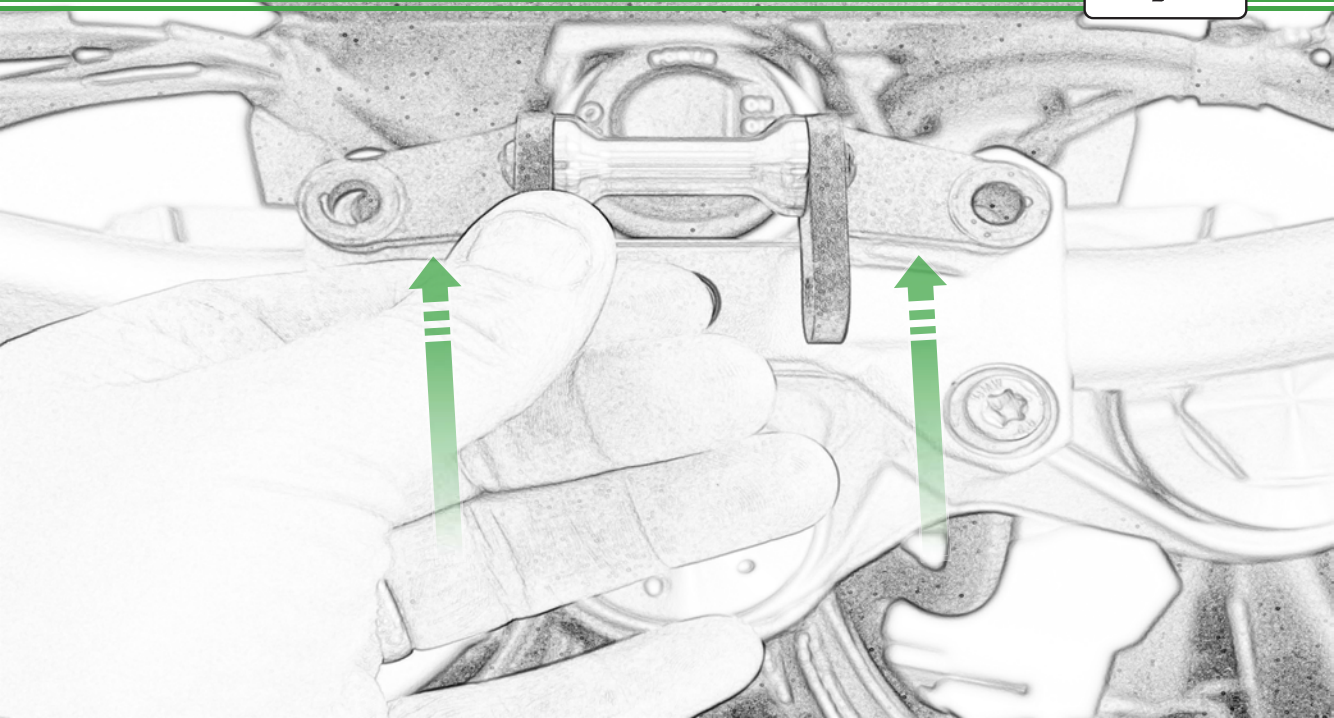

EVOTECH®
P E R F O R M A N C E

www.evotech-performance.com

Quadlock BMW Sat Nav Mount

Installation Instructions

Kit Contents PRN014568-015031

- | | |
|--|---|
| (A) 1 x Main Plate | (L) 2 x M5 Black Washer |
| (B) 1 x Pivot Plate | (M) 2 x M4 x 5mm Black Button Head Bolts |
| (C) 1 x Quad Lock Sub Bracket | |
| (D) 1 x Quad Lock Mounting Bracket | |
| (E) 2 x M5 x 8mm Black Button Head Bolts | |
| (F) 2 x P-clips (No.1) | Sub Kit |
| (G) 2 x P-clips (No.2) | (N) 1 x Right Hand Arm |
| (H) 2 x P-clips (No.3) | (O) 1 x Left Hand Arm |
| (I) 2 x P-clips (No.4) | (P) 1 x Spacer |
| (J) 2 x Lobe Screw | (Q) 2 x M8 x 45mm Flange Bolt |
| (K) 2 x Locking Washer | (R) 2 x M5 x 12mm Black Button Head Bolts |