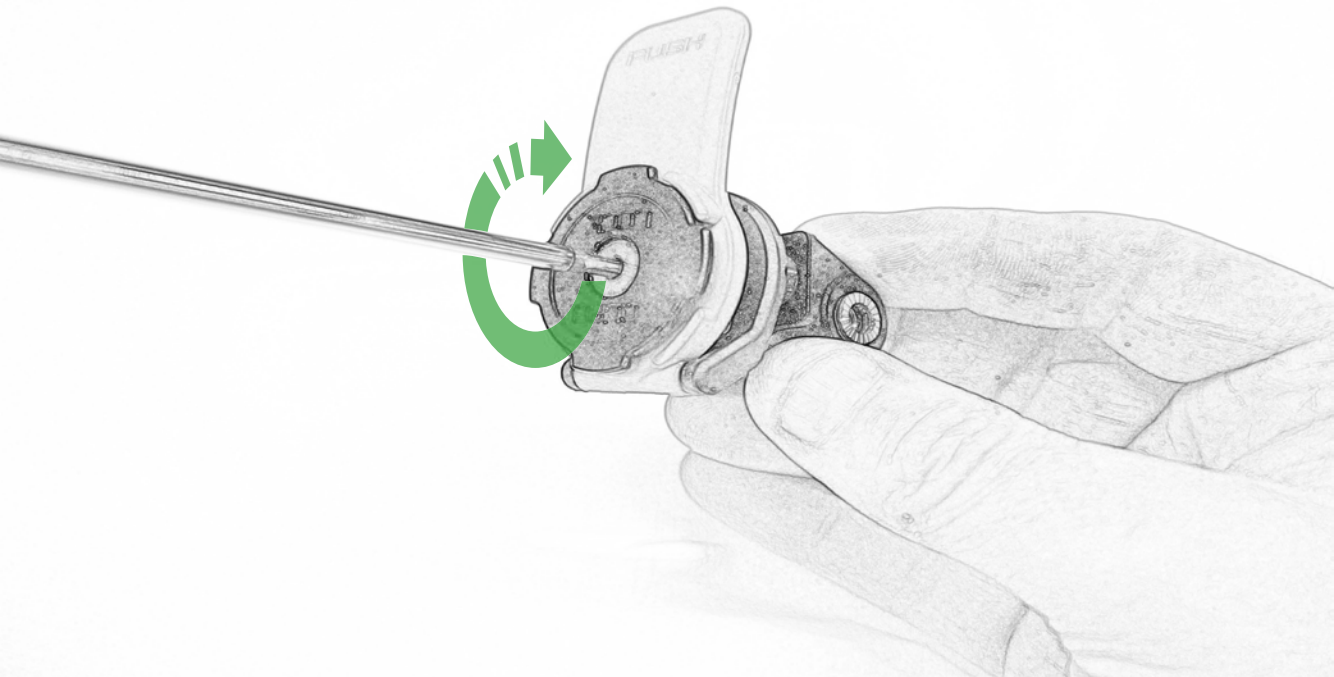

EVOTECH®
P E R F O R M A N C E

www.evotech-performance.com

Quadlock BMW Sat Nav Mount

Installation Instructions

Kit Contents PRN014568-015031

- | | |
|--|---|
| (A) 1 x Main Plate | (L) 2 x M5 Black Washer |
| (B) 1 x Pivot Plate | (M) 2 x M4 x 5mm Black Button Head Bolts |
| (C) 1 x Quad Lock Sub Bracket | |
| (D) 1 x Quad Lock Mounting Bracket | |
| (E) 2 x M5 x 8mm Black Button Head Bolts | |
| (F) 2 x P-clips (No.1) | Sub Kit |
| (G) 2 x P-clips (No.2) | (N) 1 x Right Hand Arm |
| (H) 2 x P-clips (No.3) | (O) 1 x Left Hand Arm |
| (I) 2 x P-clips (No.4) | (P) 1 x Spacer |
| (J) 2 x Lobe Screw | (Q) 2 x M8 x 45mm Flange Bolt |
| (K) 2 x Locking Washer | (R) 2 x M5 x 12mm Black Button Head Bolts |