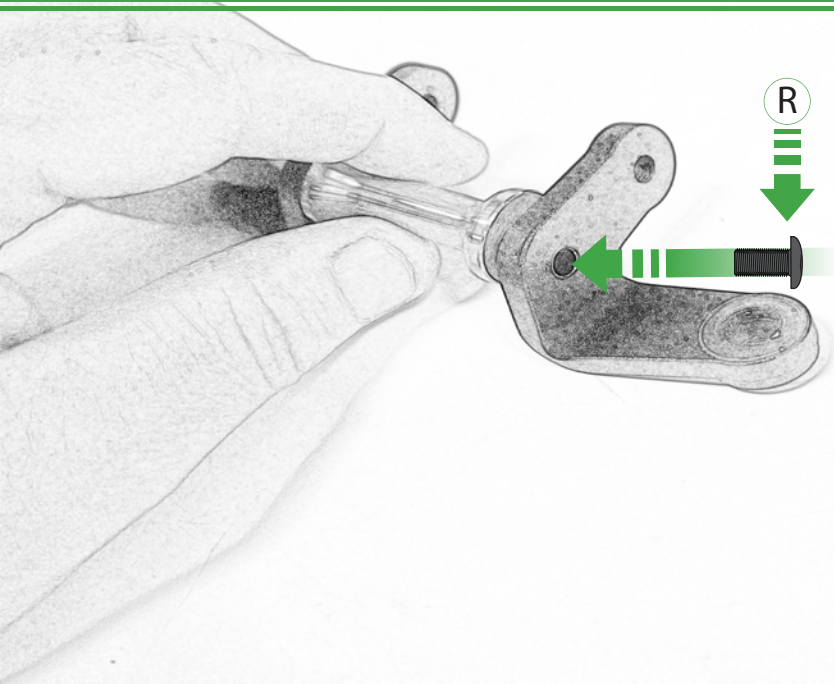

EVOTECH®
P E R F O R M A N C E

www.evotech-performance.com

Quadlock BMW Sat Nav Mount

Installation Instructions

Kit Contents PRN014568-015031

- | | |
|--|---|
| (A) 1 x Main Plate | (L) 2 x M5 Black Washer |
| (B) 1 x Pivot Plate | (M) 2 x M4 x 5mm Black Button Head Bolts |
| (C) 1 x Quad Lock Sub Bracket | |
| (D) 1 x Quad Lock Mounting Bracket | |
| (E) 2 x M5 x 8mm Black Button Head Bolts | |
| (F) 2 x P-clips (No.1) | Sub Kit |
| (G) 2 x P-clips (No.2) | (N) 1 x Right Hand Arm |
| (H) 2 x P-clips (No.3) | (O) 1 x Left Hand Arm |
| (I) 2 x P-clips (No.4) | (P) 1 x Spacer |
| (J) 2 x Lobe Screw | (Q) 2 x M8 x 45mm Flange Bolt |
| (K) 2 x Locking Washer | (R) 2 x M5 x 12mm Black Button Head Bolts |