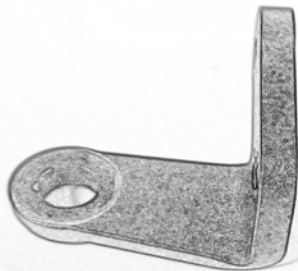

EVOTECH®
P E R F O R M A N C E

www.evotech-performance.com

Quadlock BMW Sat Nav Mount

Installation Instructions

Kit Contents PRN014568-015031

- | | |
|--|---|
| (A) 1 x Main Plate | (L) 2 x M5 Black Washer |
| (B) 1 x Pivot Plate | (M) 2 x M4 x 5mm Black Button Head Bolts |
| (C) 1 x Quad Lock Sub Bracket | |
| (D) 1 x Quad Lock Mounting Bracket | |
| (E) 2 x M5 x 8mm Black Button Head Bolts | |
| (F) 2 x P-clips (No.1) | Sub Kit |
| (G) 2 x P-clips (No.2) | (N) 1 x Right Hand Arm |
| (H) 2 x P-clips (No.3) | (O) 1 x Left Hand Arm |
| (I) 2 x P-clips (No.4) | (P) 1 x Spacer |
| (J) 2 x Lobe Screw | (Q) 2 x M8 x 45mm Flange Bolt |
| (K) 2 x Locking Washer | (R) 2 x M5 x 12mm Black Button Head Bolts |