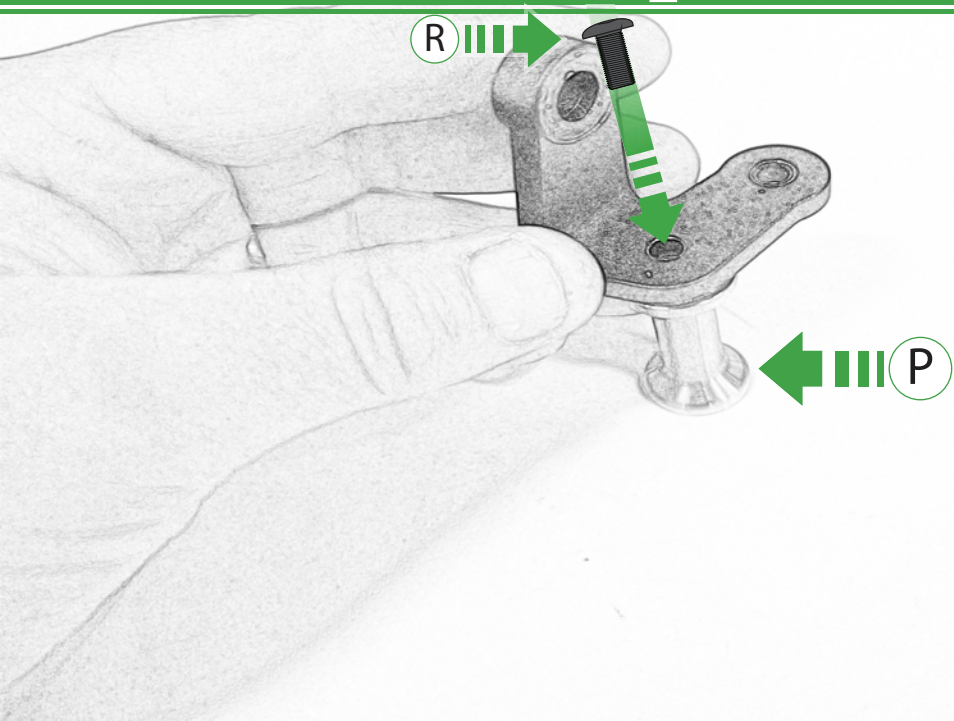

EVOTECH®
P E R F O R M A N C E

www.evotech-performance.com

Quadlock BMW Sat Nav Mount

Installation Instructions

Kit Contents PRN014568-015031

- | | |
|--|---|
| (A) 1 x Main Plate | (L) 2 x M5 Black Washer |
| (B) 1 x Pivot Plate | (M) 2 x M4 x 5mm Black Button Head Bolts |
| (C) 1 x Quad Lock Sub Bracket | |
| (D) 1 x Quad Lock Mounting Bracket | |
| (E) 2 x M5 x 8mm Black Button Head Bolts | |
| (F) 2 x P-clips (No.1) | Sub Kit |
| (G) 2 x P-clips (No.2) | (N) 1 x Right Hand Arm |
| (H) 2 x P-clips (No.3) | (O) 1 x Left Hand Arm |
| (I) 2 x P-clips (No.4) | (P) 1 x Spacer |
| (J) 2 x Lobe Screw | (Q) 2 x M8 x 45mm Flange Bolt |
| (K) 2 x Locking Washer | (R) 2 x M5 x 12mm Black Button Head Bolts |