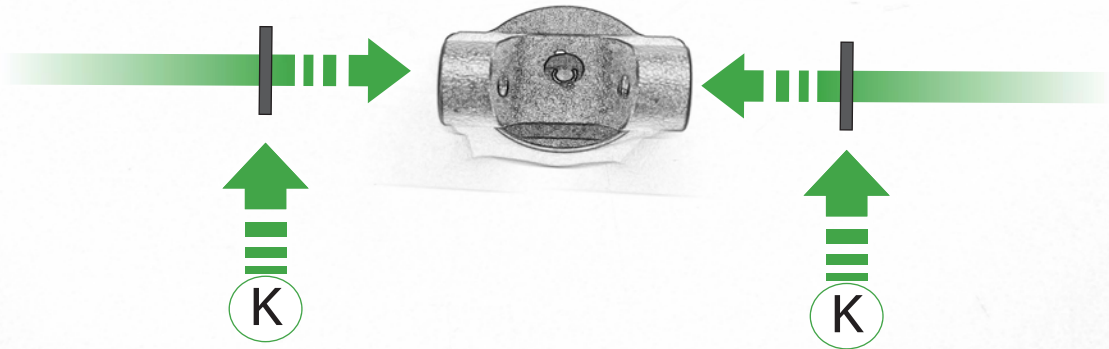

EVOTECH®
P E R F O R M A N C E

www.evotech-performance.com

Quadlock BMW Sat Nav Mount

Installation Instructions

Kit Contents PRN014568-015031

- | | |
|--|---|
| (A) 1 x Main Plate | (L) 2 x M5 Black Washer |
| (B) 1 x Pivot Plate | (M) 2 x M4 x 5mm Black Button Head Bolts |
| (C) 1 x Quad Lock Sub Bracket | |
| (D) 1 x Quad Lock Mounting Bracket | |
| (E) 2 x M5 x 8mm Black Button Head Bolts | |
| (F) 2 x P-clips (No.1) | Sub Kit |
| (G) 2 x P-clips (No.2) | (N) 1 x Right Hand Arm |
| (H) 2 x P-clips (No.3) | (O) 1 x Left Hand Arm |
| (I) 2 x P-clips (No.4) | (P) 1 x Spacer |
| (J) 2 x Lobe Screw | (Q) 2 x M8 x 45mm Flange Bolt |
| (K) 2 x Locking Washer | (R) 2 x M5 x 12mm Black Button Head Bolts |