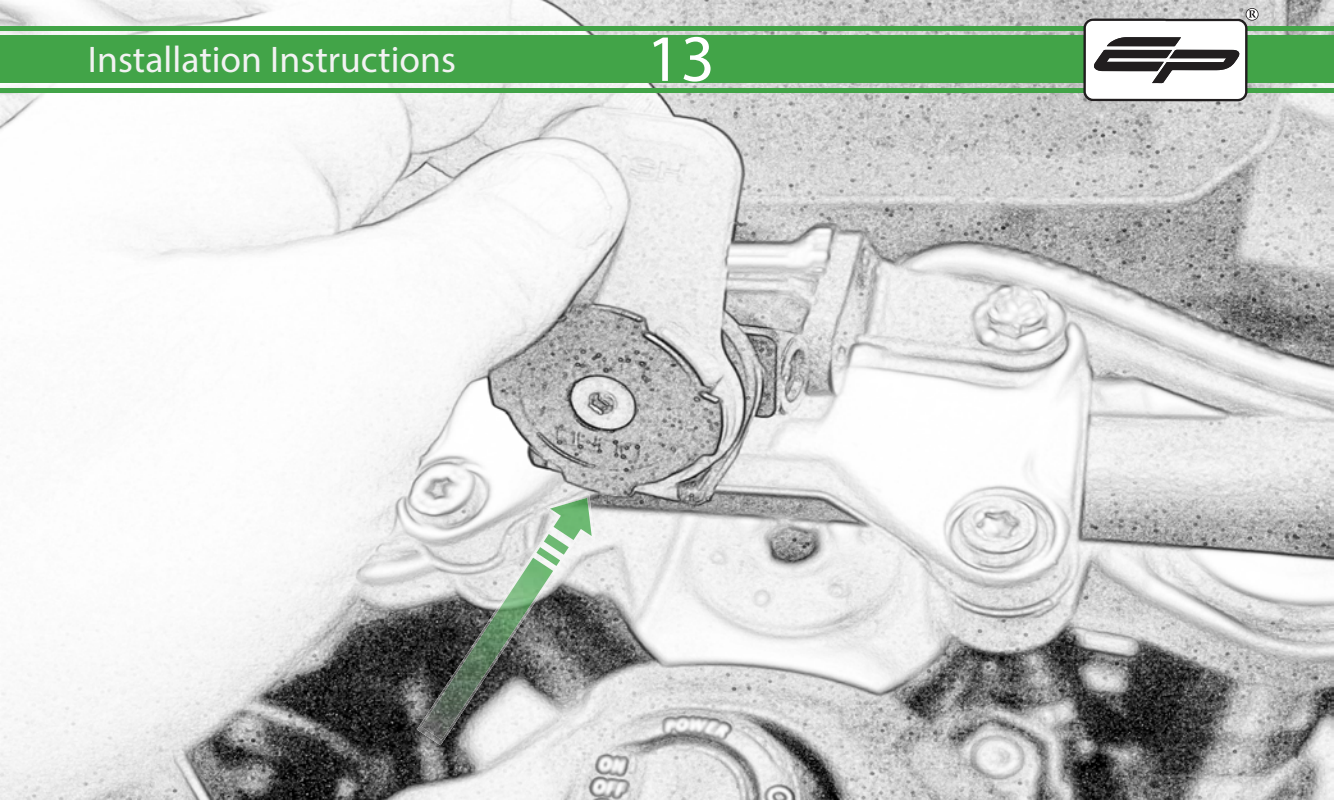

EVOTECH®
P E R F O R M A N C E

www.evotech-performance.com

Quadlock BMW Sat Nav Mount

Installation Instructions

Kit Contents PRN014568-015031

- | | |
|--|---|
| (A) 1 x Main Plate | (L) 2 x M5 Black Washer |
| (B) 1 x Pivot Plate | (M) 2 x M4 x 5mm Black Button Head Bolts |
| (C) 1 x Quad Lock Sub Bracket | |
| (D) 1 x Quad Lock Mounting Bracket | |
| (E) 2 x M5 x 8mm Black Button Head Bolts | |
| (F) 2 x P-clips (No.1) | Sub Kit |
| (G) 2 x P-clips (No.2) | (N) 1 x Right Hand Arm |
| (H) 2 x P-clips (No.3) | (O) 1 x Left Hand Arm |
| (I) 2 x P-clips (No.4) | (P) 1 x Spacer |
| (J) 2 x Lobe Screw | (Q) 2 x M8 x 45mm Flange Bolt |
| (K) 2 x Locking Washer | (R) 2 x M5 x 12mm Black Button Head Bolts |