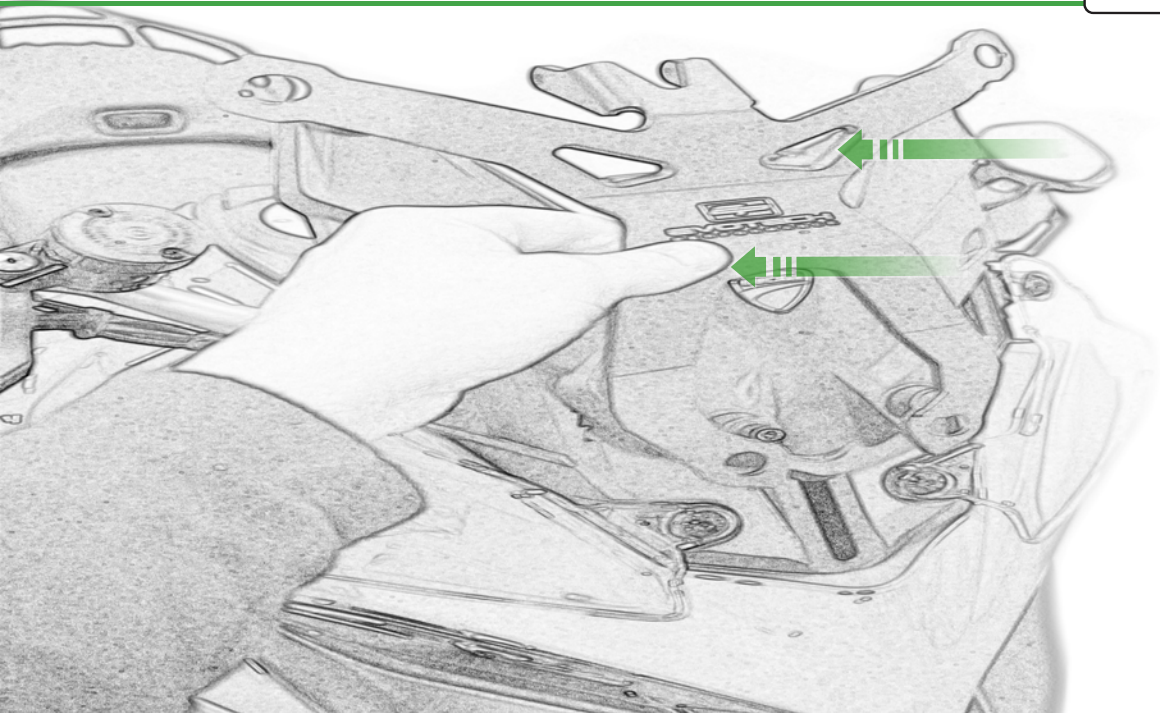

EVOTECH®
P E R F O R M A N C E

www.evotech-performance.com

Multistrada V4 Garmin Sat Nav Mount

Installation Instructions

Kit Contents PRN014566-015379

- (A) 1 x Main Plate
- (B) 1 x Pivot Plate
- (C) 1 x Sub Mounting Bracket
- (D) 2 x M5 x 8mm Black Button Head Bolts
- (E) 2 x P-clips (No.1)
- (F) 2 x P-clips (No.2)
- (G) 2 x P-clips (No.3)
- (H) 2 x P-clips (No.4)
- (I) 2 x Lobe Screw
- (J) 2 x M5 Black Washer
- (K) 2 x Locking Washer
- (L) 2 x M4 x 5mm Black Button Head Bolts
- (M) 4 x M4 x 10mm Black Button Head Bolts
- (N) 4 x Special Washer

OEM PART

N

Repeat
Both Sides

ESSENTIAL CHECKS

It is recommended that periodic inspections are made to ensure that all bolts are tightened to the specified torque settings.

Should the bike be involved in an accident a thorough inspection should be made and any components that have taken an impact, no matter how small, be replaced