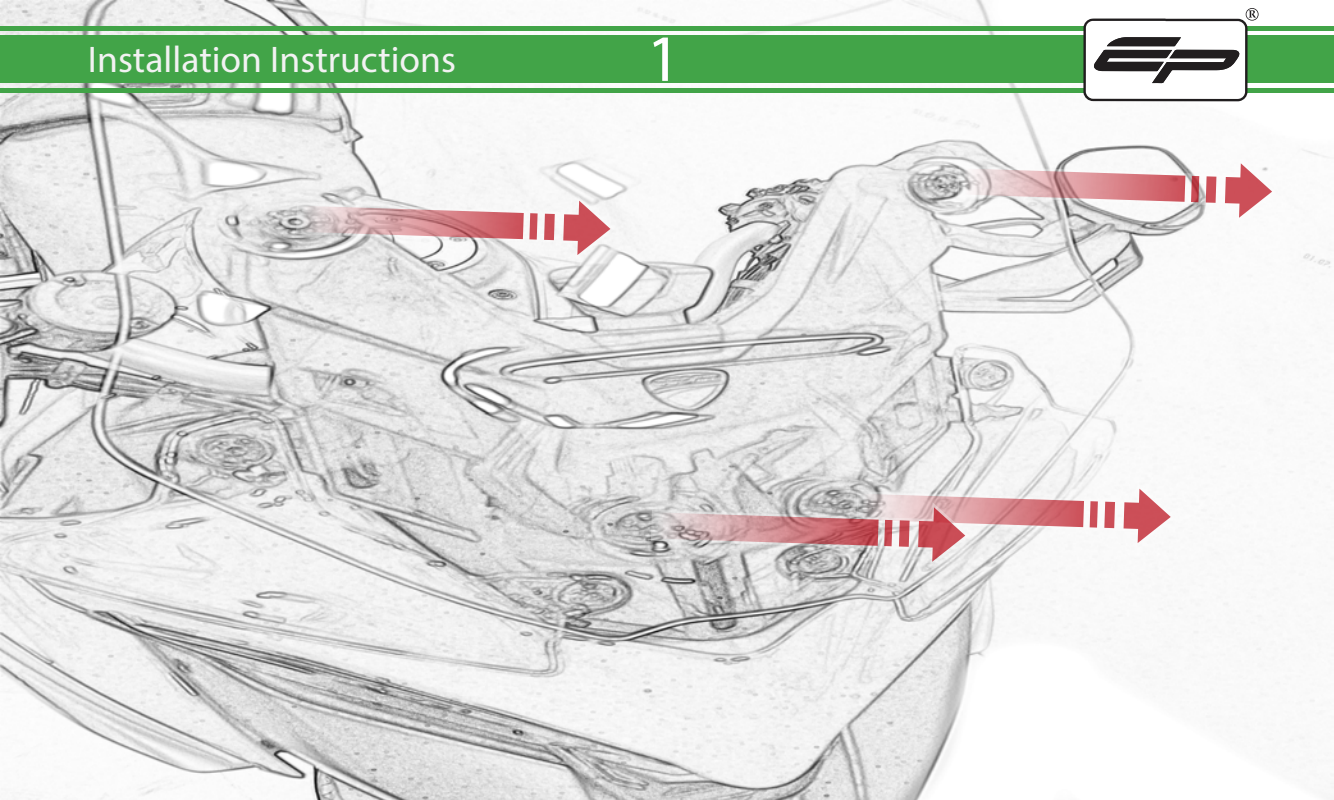

EVOTECH®
P E R F O R M A N C E

www.evotech-performance.com

Multistrada V4 Garmin Sat Nav Mount

Installation Instructions

Kit Contents PRN014566-015379

- (A) 1 x Main Plate
- (B) 1 x Pivot Plate
- (C) 1 x Sub Mounting Bracket
- (D) 2 x M5 x 8mm Black Button Head Bolts
- (E) 2 x P-clips (No.1)
- (F) 2 x P-clips (No.2)
- (G) 2 x P-clips (No.3)
- (H) 2 x P-clips (No.4)
- (I) 2 x Lobe Screw
- (J) 2 x M5 Black Washer
- (K) 2 x Locking Washer
- (L) 2 x M4 x 5mm Black Button Head Bolts
- (M) 4 x M4 x 10mm Black Button Head Bolts
- (N) 4 x Special Washer

OEM PART

N

Repeat
Both Sides

ESSENTIAL CHECKS

It is recommended that periodic inspections are made to ensure that all bolts are tightened to the specified torque settings.

Should the bike be involved in an accident a thorough inspection should be made and any components that have taken an impact, no matter how small, be replaced