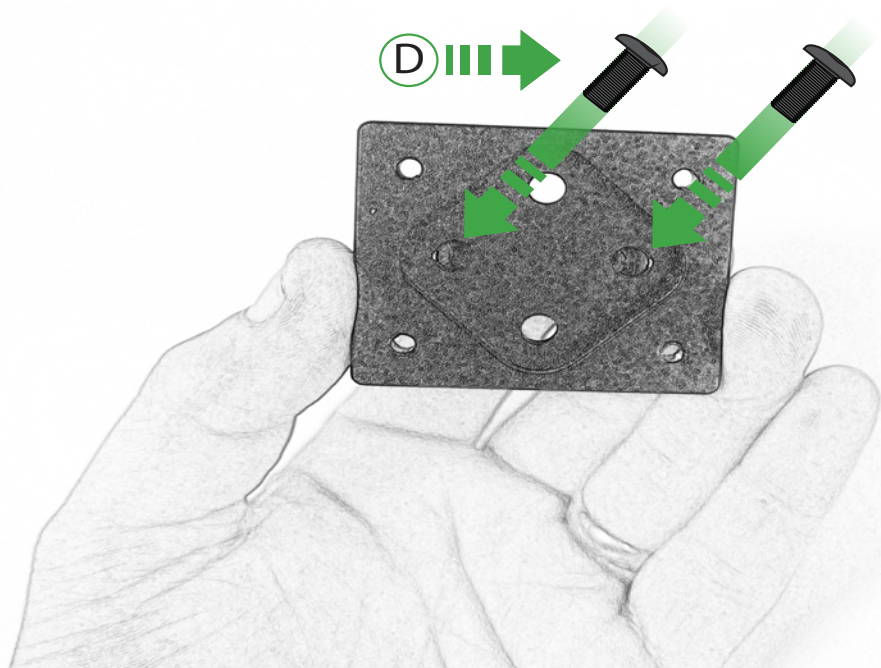

EVOTECH®
P E R F O R M A N C E

www.evotech-performance.com

Multistrada V4 Garmin Sat Nav Mount

Installation Instructions

Kit Contents PRN014566-015379

- (A) 1 x Main Plate
- (B) 1 x Pivot Plate
- (C) 1 x Sub Mounting Bracket
- (D) 2 x M5 x 8mm Black Button Head Bolts
- (E) 2 x P-clips (No.1)
- (F) 2 x P-clips (No.2)
- (G) 2 x P-clips (No.3)
- (H) 2 x P-clips (No.4)
- (I) 2 x Lobe Screw
- (J) 2 x M5 Black Washer
- (K) 2 x Locking Washer
- (L) 2 x M4 x 5mm Black Button Head Bolts
- (M) 4 x M4 x 10mm Black Button Head Bolts
- (N) 4 x Special Washer

OEM PART

N

Repeat
Both Sides

ESSENTIAL CHECKS

It is recommended that periodic inspections are made to ensure that all bolts are tightened to the specified torque settings.

Should the bike be involved in an accident a thorough inspection should be made and any components that have taken an impact, no matter how small, be replaced