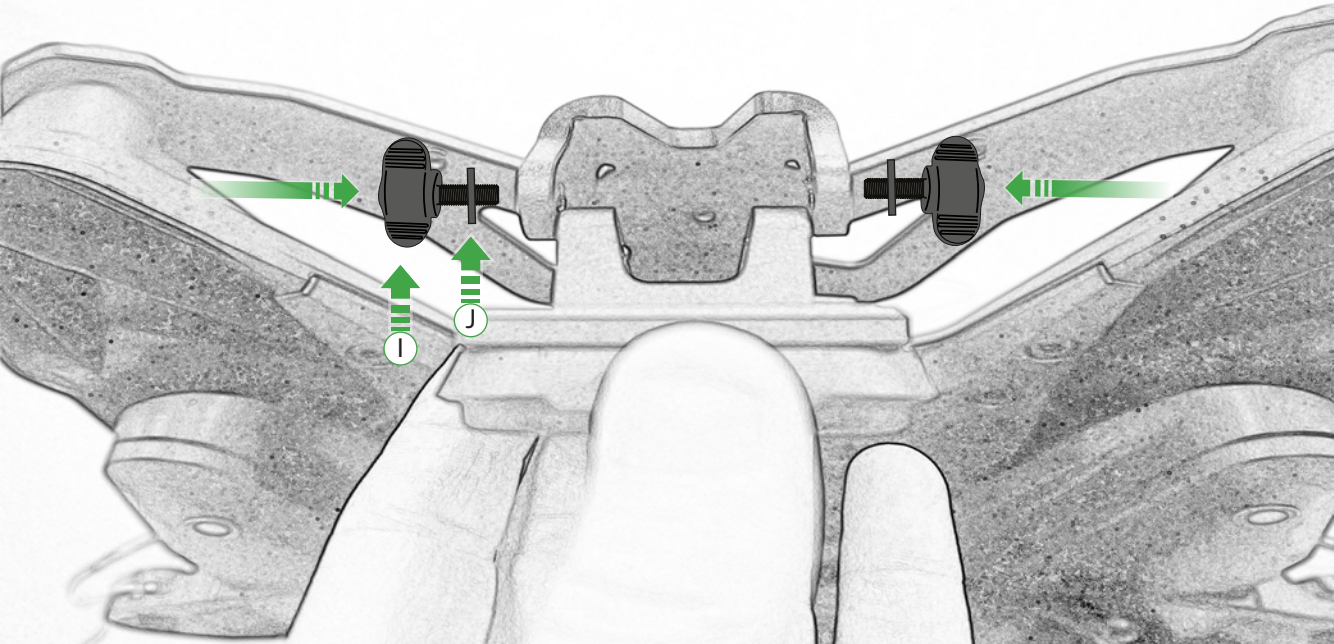

EVOTECH®
P E R F O R M A N C E

www.evotech-performance.com

Multistrada V4 Garmin Sat Nav Mount

Installation Instructions

Kit Contents PRN014566-015379

- (A) 1 x Main Plate
- (B) 1 x Pivot Plate
- (C) 1 x Sub Mounting Bracket
- (D) 2 x M5 x 8mm Black Button Head Bolts
- (E) 2 x P-clips (No.1)
- (F) 2 x P-clips (No.2)
- (G) 2 x P-clips (No.3)
- (H) 2 x P-clips (No.4)
- (I) 2 x Lobe Screw
- (J) 2 x M5 Black Washer
- (K) 2 x Locking Washer
- (L) 2 x M4 x 5mm Black Button Head Bolts
- (M) 4 x M4 x 10mm Black Button Head Bolts
- (N) 4 x Special Washer

OEM PART

N

Repeat
Both Sides

ESSENTIAL CHECKS

It is recommended that periodic inspections are made to ensure that all bolts are tightened to the specified torque settings.

Should the bike be involved in an accident a thorough inspection should be made and any components that have taken an impact, no matter how small, be replaced