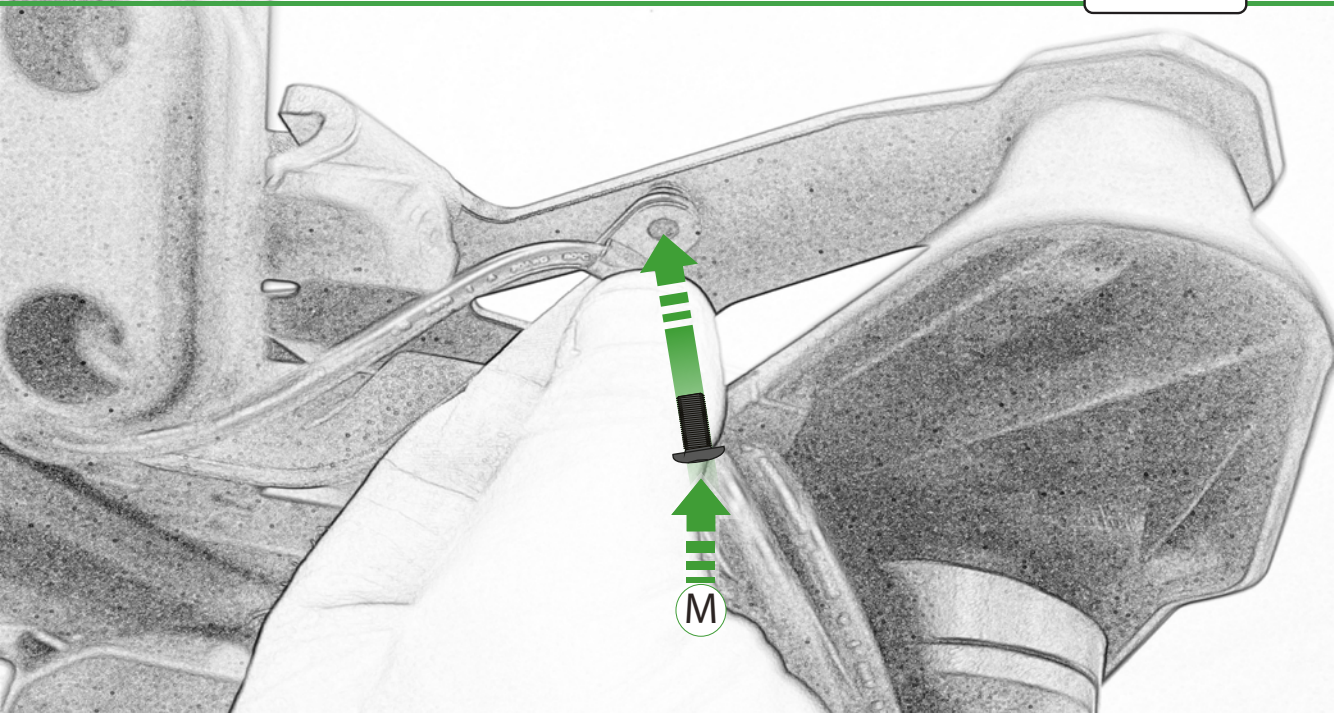

EVOTECH®
P E R F O R M A N C E

www.evotech-performance.com

Multistrada V4 Garmin Sat Nav Mount

Installation Instructions

Kit Contents PRN014566-015379

- (A) 1 x Main Plate
- (B) 1 x Pivot Plate
- (C) 1 x Sub Mounting Bracket
- (D) 2 x M5 x 8mm Black Button Head Bolts
- (E) 2 x P-clips (No.1)
- (F) 2 x P-clips (No.2)
- (G) 2 x P-clips (No.3)
- (H) 2 x P-clips (No.4)
- (I) 2 x Lobe Screw
- (J) 2 x M5 Black Washer
- (K) 2 x Locking Washer
- (L) 2 x M4 x 5mm Black Button Head Bolts
- (M) 4 x M4 x 10mm Black Button Head Bolts
- (N) 4 x Special Washer

OEM PART

N

Repeat
Both Sides

ESSENTIAL CHECKS

It is recommended that periodic inspections are made to ensure that all bolts are tightened to the specified torque settings.

Should the bike be involved in an accident a thorough inspection should be made and any components that have taken an impact, no matter how small, be replaced