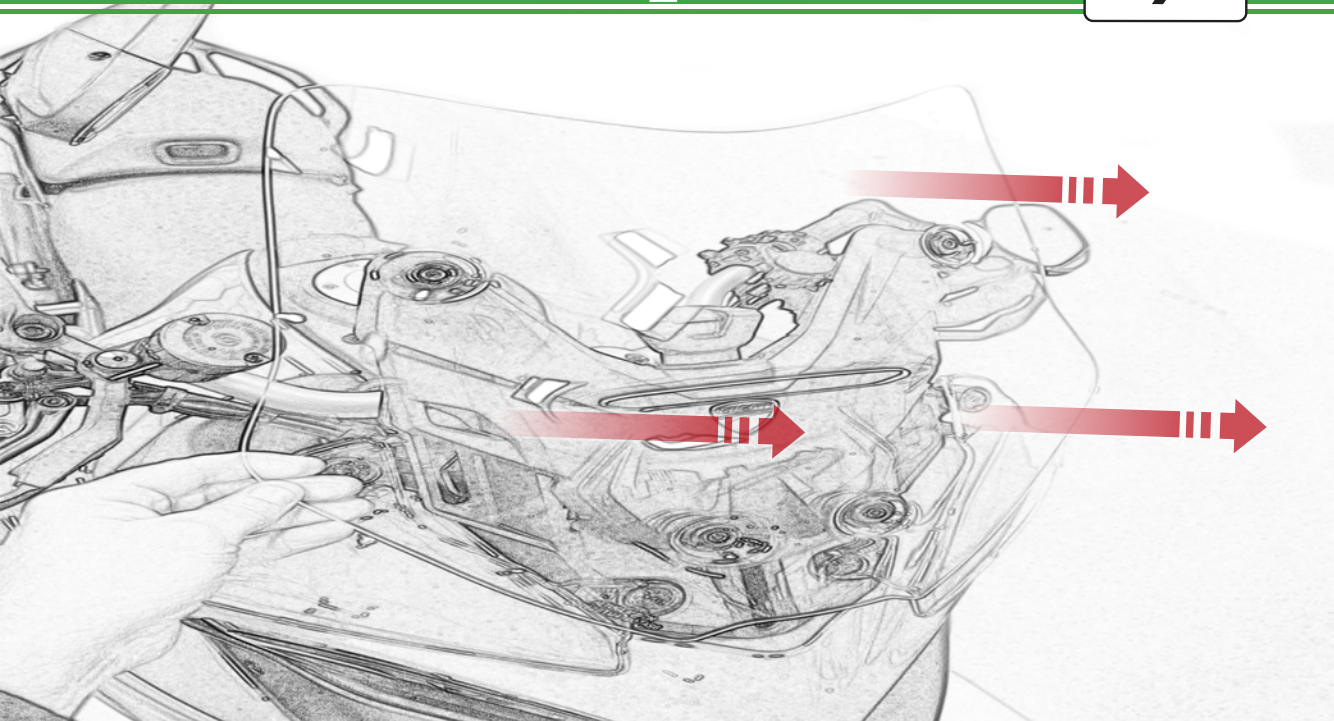

EVOTECH®
P E R F O R M A N C E

www.evotech-performance.com

Multistrada V4 Garmin Sat Nav Mount

Installation Instructions

Kit Contents PRN014566-015379

- (A) 1 x Main Plate
- (B) 1 x Pivot Plate
- (C) 1 x Sub Mounting Bracket
- (D) 2 x M5 x 8mm Black Button Head Bolts
- (E) 2 x P-clips (No.1)
- (F) 2 x P-clips (No.2)
- (G) 2 x P-clips (No.3)
- (H) 2 x P-clips (No.4)
- (I) 2 x Lobe Screw
- (J) 2 x M5 Black Washer
- (K) 2 x Locking Washer
- (L) 2 x M4 x 5mm Black Button Head Bolts
- (M) 4 x M4 x 10mm Black Button Head Bolts
- (N) 4 x Special Washer

OEM PART

N

Repeat
Both Sides

ESSENTIAL CHECKS

It is recommended that periodic inspections are made to ensure that all bolts are tightened to the specified torque settings.

Should the bike be involved in an accident a thorough inspection should be made and any components that have taken an impact, no matter how small, be replaced