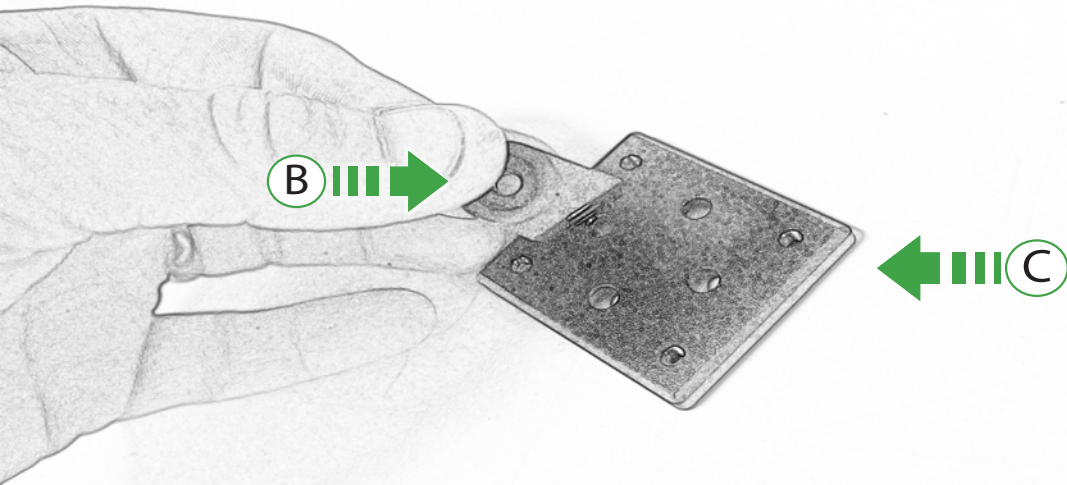

EVOTECH®
P E R F O R M A N C E

www.evotech-performance.com

Multistrada V4 Garmin Sat Nav Mount

Installation Instructions

Kit Contents PRN014566-015379

- (A) 1 x Main Plate
- (B) 1 x Pivot Plate
- (C) 1 x Sub Mounting Bracket
- (D) 2 x M5 x 8mm Black Button Head Bolts
- (E) 2 x P-clips (No.1)
- (F) 2 x P-clips (No.2)
- (G) 2 x P-clips (No.3)
- (H) 2 x P-clips (No.4)
- (I) 2 x Lobe Screw
- (J) 2 x M5 Black Washer
- (K) 2 x Locking Washer
- (L) 2 x M4 x 5mm Black Button Head Bolts
- (M) 4 x M4 x 10mm Black Button Head Bolts
- (N) 4 x Special Washer

OEM PART

N

Repeat
Both Sides

ESSENTIAL CHECKS

It is recommended that periodic inspections are made to ensure that all bolts are tightened to the specified torque settings.

Should the bike be involved in an accident a thorough inspection should be made and any components that have taken an impact, no matter how small, be replaced