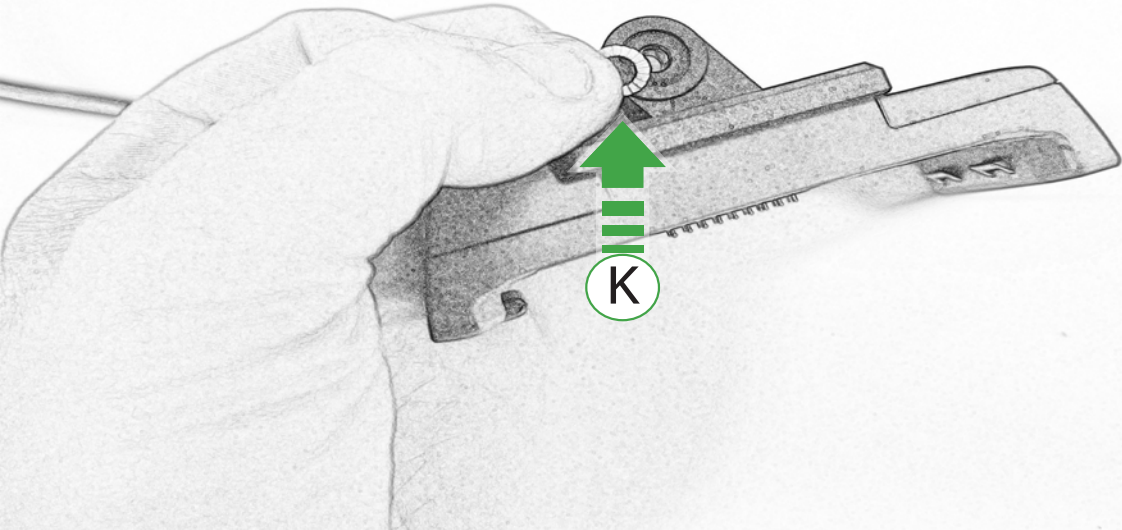

EVOTECH®
P E R F O R M A N C E

www.evotech-performance.com

Multistrada V4 Garmin Sat Nav Mount

Installation Instructions

Kit Contents PRN014566-015379

- (A) 1 x Main Plate
- (B) 1 x Pivot Plate
- (C) 1 x Sub Mounting Bracket
- (D) 2 x M5 x 8mm Black Button Head Bolts
- (E) 2 x P-clips (No.1)
- (F) 2 x P-clips (No.2)
- (G) 2 x P-clips (No.3)
- (H) 2 x P-clips (No.4)
- (I) 2 x Lobe Screw
- (J) 2 x M5 Black Washer
- (K) 2 x Locking Washer
- (L) 2 x M4 x 5mm Black Button Head Bolts
- (M) 4 x M4 x 10mm Black Button Head Bolts
- (N) 4 x Special Washer

OEM PART

N

Repeat
Both Sides

ESSENTIAL CHECKS

It is recommended that periodic inspections are made to ensure that all bolts are tightened to the specified torque settings.

Should the bike be involved in an accident a thorough inspection should be made and any components that have taken an impact, no matter how small, be replaced