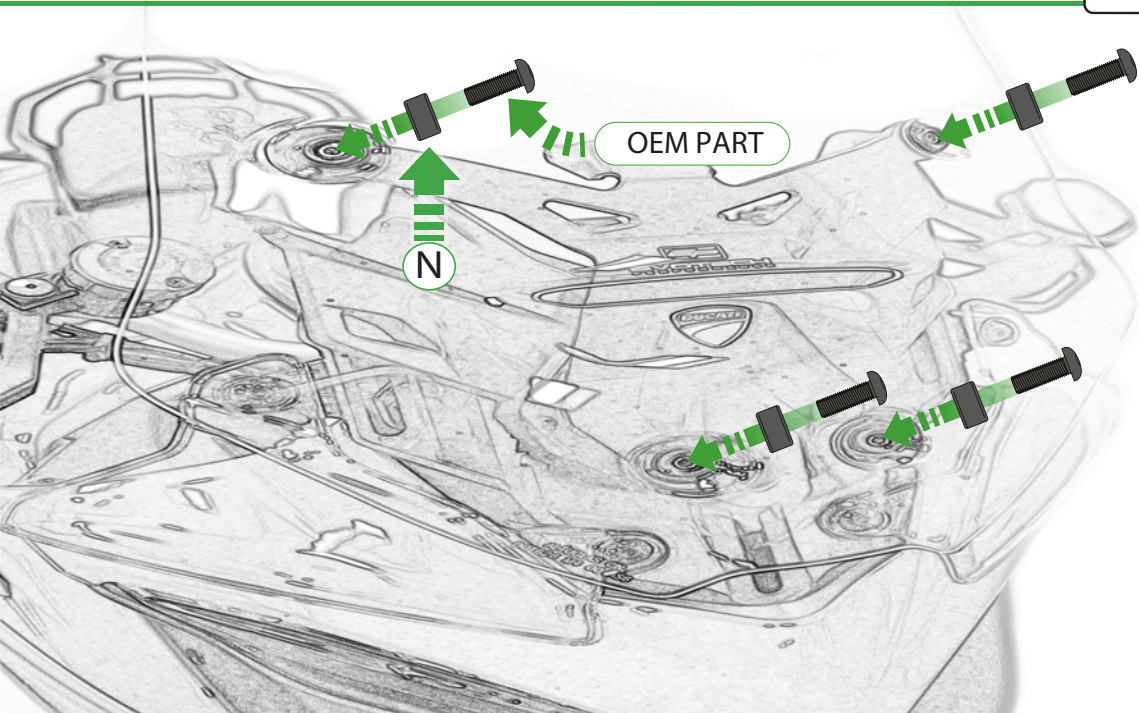

EVOTECH®
P E R F O R M A N C E

www.evotech-performance.com

Multistrada V4 Garmin Sat Nav Mount

Installation Instructions

Kit Contents PRN014566-015379

- (A) 1 x Main Plate
- (B) 1 x Pivot Plate
- (C) 1 x Sub Mounting Bracket
- (D) 2 x M5 x 8mm Black Button Head Bolts
- (E) 2 x P-clips (No.1)
- (F) 2 x P-clips (No.2)
- (G) 2 x P-clips (No.3)
- (H) 2 x P-clips (No.4)
- (I) 2 x Lobe Screw
- (J) 2 x M5 Black Washer
- (K) 2 x Locking Washer
- (L) 2 x M4 x 5mm Black Button Head Bolts
- (M) 4 x M4 x 10mm Black Button Head Bolts
- (N) 4 x Special Washer

OEM PART

N

Repeat
Both Sides

ESSENTIAL CHECKS

It is recommended that periodic inspections are made to ensure that all bolts are tightened to the specified torque settings.

Should the bike be involved in an accident a thorough inspection should be made and any components that have taken an impact, no matter how small, be replaced