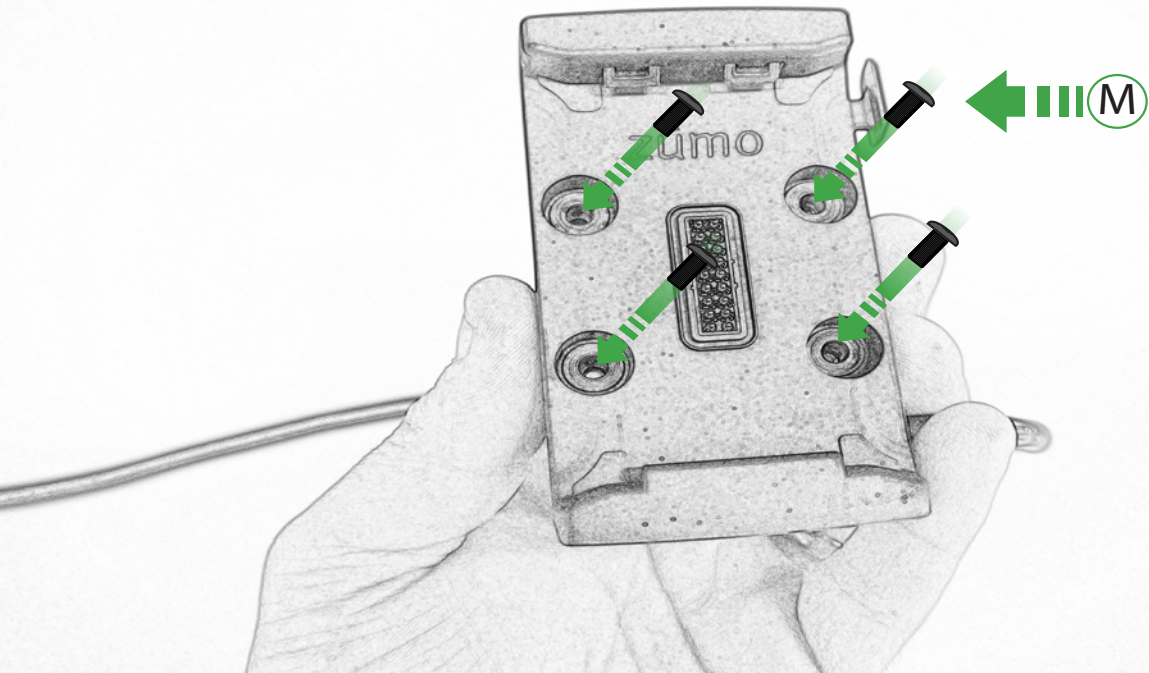

EVOTECH®
P E R F O R M A N C E

www.evotech-performance.com

Multistrada V4 Garmin Sat Nav Mount

Installation Instructions

Kit Contents PRN014566-015379

- (A) 1 x Main Plate
- (B) 1 x Pivot Plate
- (C) 1 x Sub Mounting Bracket
- (D) 2 x M5 x 8mm Black Button Head Bolts
- (E) 2 x P-clips (No.1)
- (F) 2 x P-clips (No.2)
- (G) 2 x P-clips (No.3)
- (H) 2 x P-clips (No.4)
- (I) 2 x Lobe Screw
- (J) 2 x M5 Black Washer
- (K) 2 x Locking Washer
- (L) 2 x M4 x 5mm Black Button Head Bolts
- (M) 4 x M4 x 10mm Black Button Head Bolts
- (N) 4 x Special Washer

OEM PART

N

Repeat
Both Sides

ESSENTIAL CHECKS

It is recommended that periodic inspections are made to ensure that all bolts are tightened to the specified torque settings.

Should the bike be involved in an accident a thorough inspection should be made and any components that have taken an impact, no matter how small, be replaced