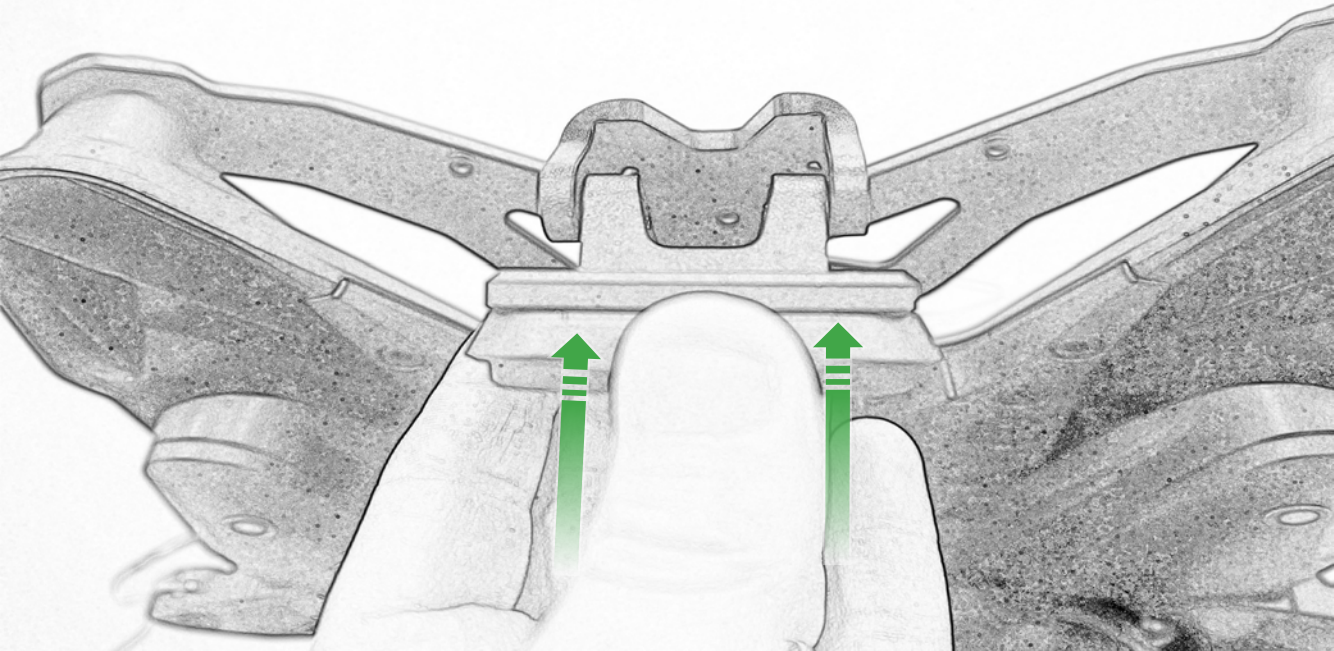

EVOTECH®
P E R F O R M A N C E

www.evotech-performance.com

Multistrada V4 Garmin Sat Nav Mount

Installation Instructions

Kit Contents PRN014566-015379

- (A) 1 x Main Plate
- (B) 1 x Pivot Plate
- (C) 1 x Sub Mounting Bracket
- (D) 2 x M5 x 8mm Black Button Head Bolts
- (E) 2 x P-clips (No.1)
- (F) 2 x P-clips (No.2)
- (G) 2 x P-clips (No.3)
- (H) 2 x P-clips (No.4)
- (I) 2 x Lobe Screw
- (J) 2 x M5 Black Washer
- (K) 2 x Locking Washer
- (L) 2 x M4 x 5mm Black Button Head Bolts
- (M) 4 x M4 x 10mm Black Button Head Bolts
- (N) 4 x Special Washer

OEM PART

N

Repeat
Both Sides

ESSENTIAL CHECKS

It is recommended that periodic inspections are made to ensure that all bolts are tightened to the specified torque settings.

Should the bike be involved in an accident a thorough inspection should be made and any components that have taken an impact, no matter how small, be replaced