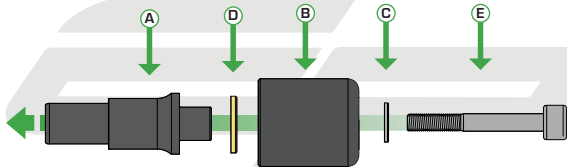

EVOTECH®
P E R F O R M A N C E

Kawasaki Z900

Crash Protection

Installation Instructions

Product No: PRN013681

Kit Contents

- A** 2 x Bobbin Spacer
- B** 2 x Large Bobbin Head
- C** 2 x M10 Washer
- D** 2 x Polyurathane Washer
- E** 2 x M10 x 155 x 1.25 Caphead