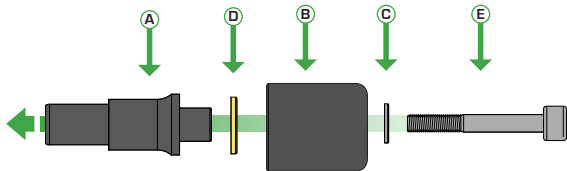

EVOTECH®
P E R F O R M A N C E

Kawasaki Z900

Crash Protection

Installation Instructions

Product No: PRN013681

Kit Contents

- A** 2 x Bobbin Spacer
- B** 2 x Large Bobbin Head
- C** 2 x M10 Washer
- D** 2 x Polyurathane Washer
- E** 2 x M10 x 155 x 1.25 Caphead