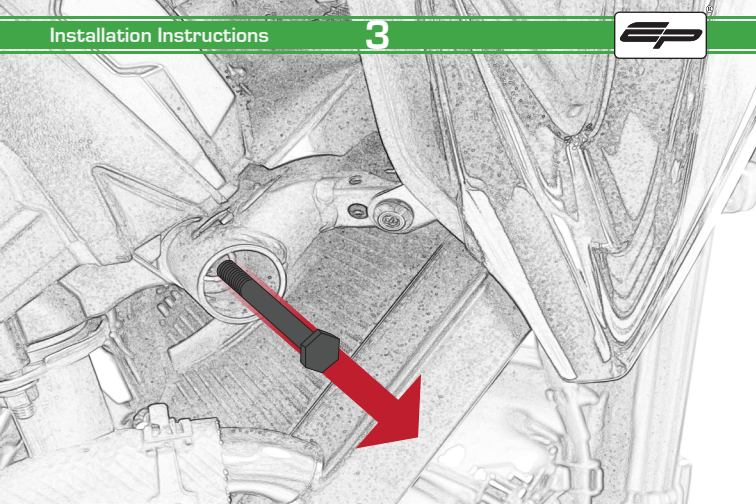

EVOTECH®
P E R F O R M A N C E

Kawasaki Z900

Crash Protection

Installation Instructions

Product No: PRN013681

Kit Contents

- A** 2 x Bobbin Spacer
- B** 2 x Large Bobbin Head
- C** 2 x M10 Washer
- D** 2 x Polyurathane Washer
- E** 2 x M10 x 155 x 1.25 Caphead