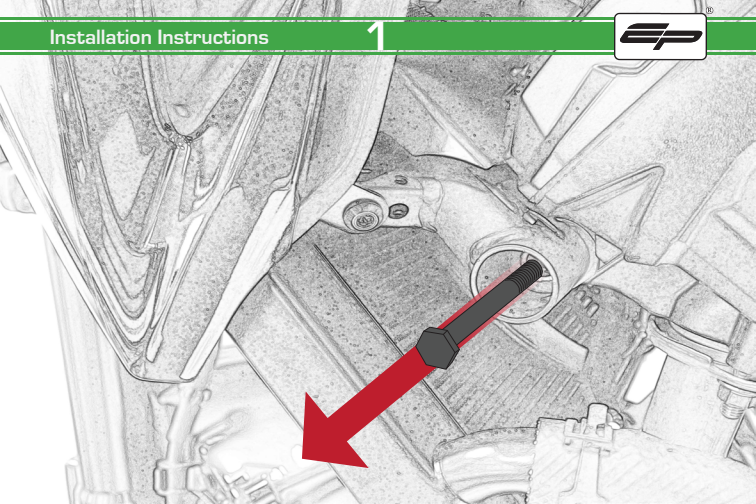

EVOTECH®
P E R F O R M A N C E

Kawasaki Z900

Crash Protection

Installation Instructions

Product No: PRN013681

Kit Contents

- A** 2 x Bobbin Spacer
- B** 2 x Large Bobbin Head
- C** 2 x M10 Washer
- D** 2 x Polyurathane Washer
- E** 2 x M10 x 155 x 1.25 Caphead