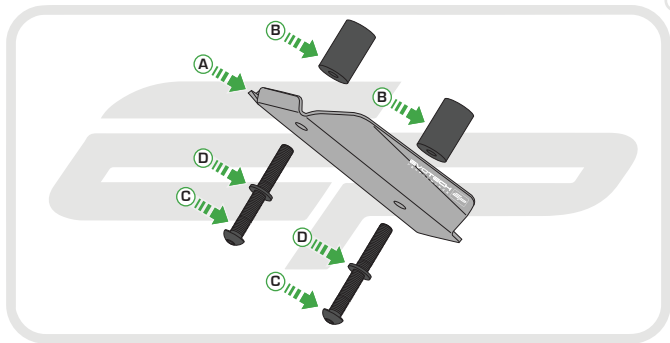

EVOTECH®
P E R F O R M A N C E

Installation Instructions

YAMAHA XSR 900 RECTIFIER GUARD

Product Reference - 13221

Kit Contents

- Ⓐ 1 x Rectifier Guard
- Ⓑ 2 x Mounting Spacers
- Ⓒ 2 x M6 - 50 Button Head Screws
- Ⓓ 2 x M6 Washers