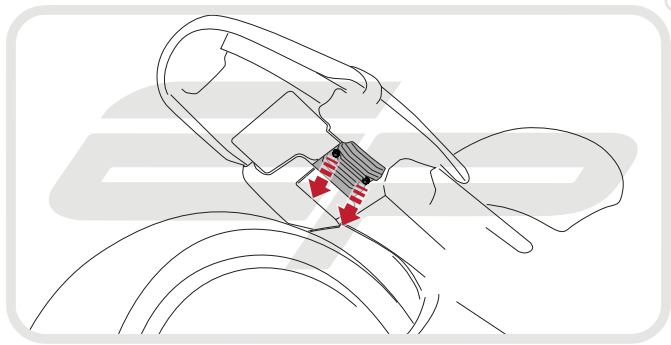

EVOTECH®
P E R F O R M A N C E

Installation Instructions

YAMAHA XSR 900 RECTIFIER GUARD

Product Reference - 13221

Kit Contents

- Ⓐ 1 x Rectifier Guard
- Ⓑ 2 x Mounting Spacers
- Ⓒ 2 x M6 - 50 Button Head Screws
- Ⓓ 2 x M6 Washers