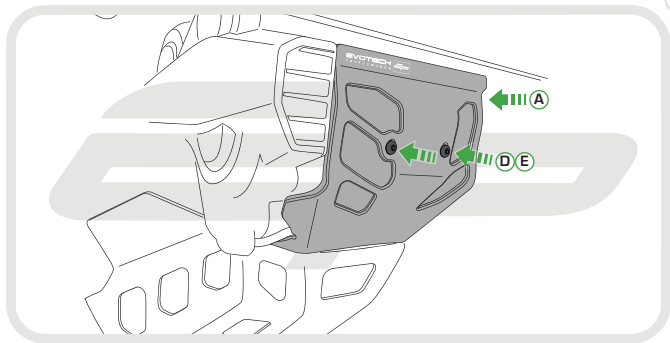

EVOTECH®
P E R F O R M A N C E