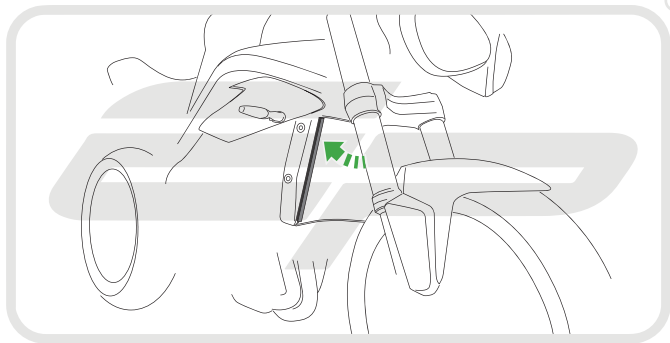

EVOTECH®
P E R F O R M A N C E

Installation Instructions

**TRIUMPH SPEED TRIPLE 1050
RADIATOR GUARD**

Product Reference - 13130

Kit Contents

- A** 1 x Radiator Guard
- B** 1 x Neoprene Foam

EVOTECH[®]
P E R F O R M A N C E

EVOTECH[®]
P E R F O R M A N C E

ESSENTIAL CHECKS

It is recommended that periodic inspections are made to ensure that dirt and debris have not become trapped between the guard and the radiator/oil cooler. Such dirt and debris would reduce the cooling efficiency of the radiator/oil cooler.