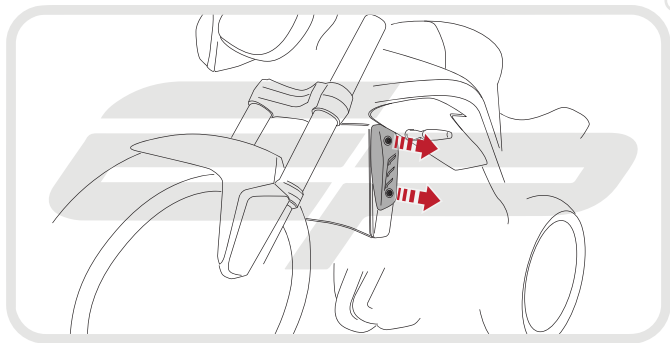

EVOTECH®
P E R F O R M A N C E

Installation Instructions

**TRIUMPH SPEED TRIPLE 1050
RADIATOR GUARD**

Product Reference - 13130

Kit Contents

- A** 1 x Radiator Guard
- B** 1 x Neoprene Foam

EVOTECH[®]
P E R F O R M A N C E

EVOTECH[®]
P E R F O R M A N C E

ESSENTIAL CHECKS

It is recommended that periodic inspections are made to ensure that dirt and debris have not become trapped between the guard and the radiator/oil cooler. Such dirt and debris would reduce the cooling efficiency of the radiator/oil cooler.