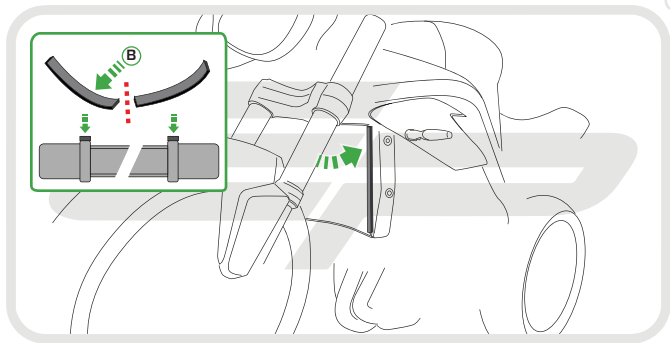

EVOTECH®
P E R F O R M A N C E

Installation Instructions

**TRIUMPH SPEED TRIPLE 1050
RADIATOR GUARD**

Product Reference - 13130

Kit Contents

- A** 1 x Radiator Guard
- B** 1 x Neoprene Foam

EVOTECH[®]
P E R F O R M A N C E

EVOTECH[®]
P E R F O R M A N C E

ESSENTIAL CHECKS

It is recommended that periodic inspections are made to ensure that dirt and debris have not become trapped between the guard and the radiator/oil cooler. Such dirt and debris would reduce the cooling efficiency of the radiator/oil cooler.