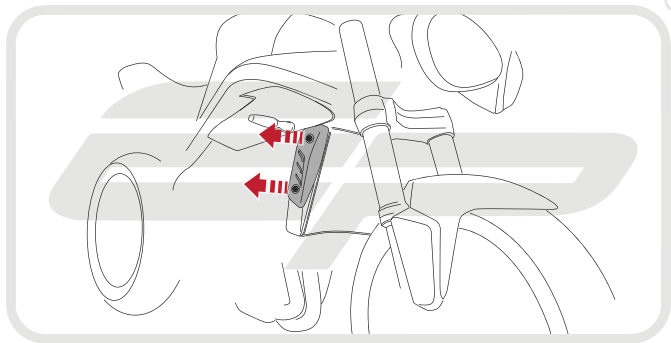

EVOTECH®
P E R F O R M A N C E

Installation Instructions

**TRIUMPH SPEED TRIPLE 1050
RADIATOR GUARD**

Product Reference - 13130

Kit Contents

- A** 1 x Radiator Guard
- B** 1 x Neoprene Foam

EVOTECH[®]
P E R F O R M A N C E

EVOTECH[®]
P E R F O R M A N C E

ESSENTIAL CHECKS

It is recommended that periodic inspections are made to ensure that dirt and debris have not become trapped between the guard and the radiator/oil cooler. Such dirt and debris would reduce the cooling efficiency of the radiator/oil cooler.