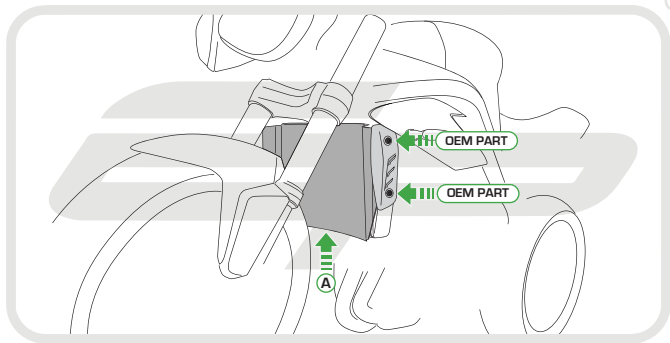

EVOTECH®
P E R F O R M A N C E

Installation Instructions

**TRIUMPH SPEED TRIPLE 1050
RADIATOR GUARD**

Product Reference - 13130

Kit Contents

- A** 1 x Radiator Guard
- B** 1 x Neoprene Foam

EVOTECH[®]
P E R F O R M A N C E

EVOTECH[®]
P E R F O R M A N C E

ESSENTIAL CHECKS

It is recommended that periodic inspections are made to ensure that dirt and debris have not become trapped between the guard and the radiator/oil cooler. Such dirt and debris would reduce the cooling efficiency of the radiator/oil cooler.