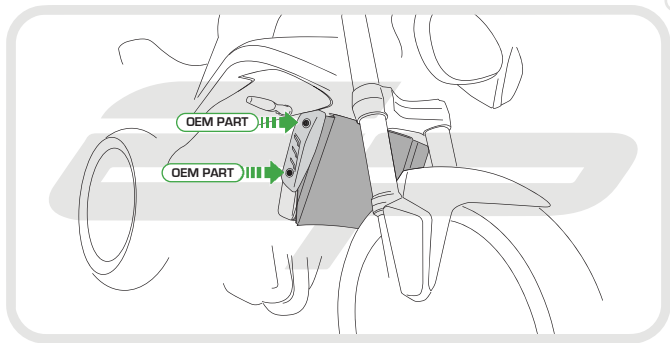

EVOTECH®
P E R F O R M A N C E

Installation Instructions

**TRIUMPH SPEED TRIPLE 1050
RADIATOR GUARD**

Product Reference - 13130

Kit Contents

- A** 1 x Radiator Guard
- B** 1 x Neoprene Foam

EVOTECH[®]
P E R F O R M A N C E

EVOTECH[®]
P E R F O R M A N C E

ESSENTIAL CHECKS

It is recommended that periodic inspections are made to ensure that dirt and debris have not become trapped between the guard and the radiator/oil cooler. Such dirt and debris would reduce the cooling efficiency of the radiator/oil cooler.