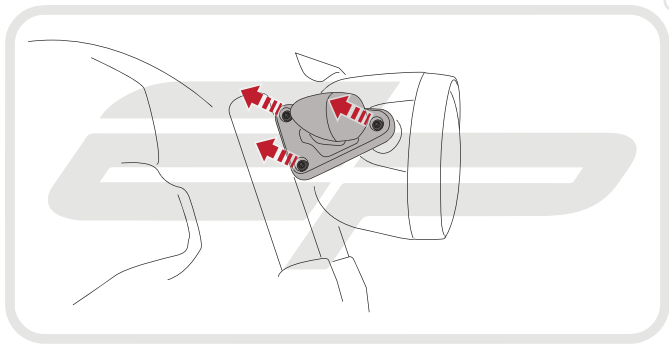

### Kit Contents

- Ⓐ 1 x Headlight Guard
- Ⓑ 1 x RH Bracket
- Ⓒ 1 x LH Bracket
- Ⓓ 4 x M4 Washers
- Ⓔ 4 x M4 - 8 Socket Button Screw
- Ⓕ 6 x M6 - 20 Socket Cap Screw

To clean headlight lens, simply remove screws and washers from the guard, push grill back and slide up leaving the main brackets in place