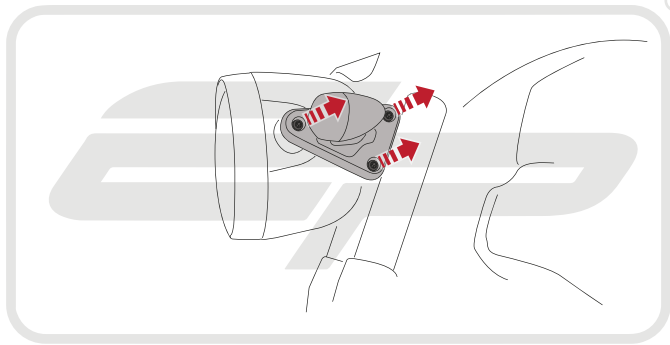

### Kit Contents

- Ⓐ 1 x Headlight Guard
- Ⓑ 1 x RH Bracket
- Ⓒ 1 x LH Bracket
- Ⓓ 4 x M4 Washers
- Ⓔ 4 x M4 - 8 Socket Button Screw
- Ⓕ 6 x M6 - 20 Socket Cap Screw

To clean headlight lens, simply remove screws and washers from the guard, push grill back and slide up leaving the main brackets in place