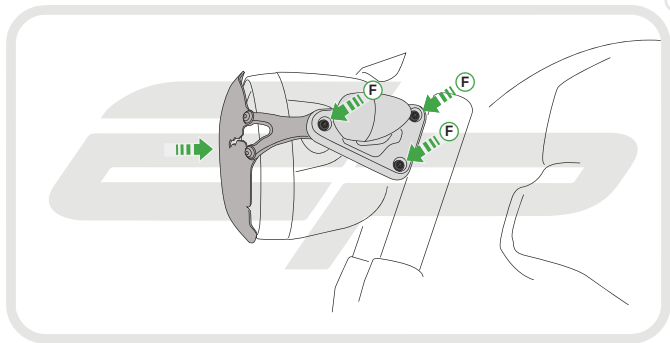

### Kit Contents

- Ⓐ 1 x Headlight Guard
- Ⓑ 1 x RH Bracket
- Ⓒ 1 x LH Bracket
- Ⓓ 4 x M4 Washers
- Ⓔ 4 x M4 - 8 Socket Button Screw
- Ⓕ 6 x M6 - 20 Socket Cap Screw

To clean headlight lens, simply remove screws and washers from the guard, push grill back and slide up leaving the main brackets in place