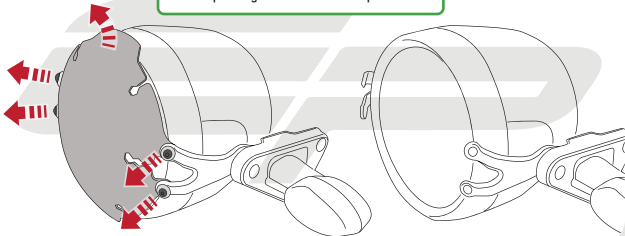

### Kit Contents

- Ⓐ 1 x Headlight Guard
- Ⓑ 1 x RH Bracket
- Ⓒ 1 x LH Bracket
- Ⓓ 4 x M4 Washers
- Ⓔ 4 x M4 - 8 Socket Button Screw
- Ⓕ 6 x M6 - 20 Socket Cap Screw

To clean headlight lens, simply remove screws and washers from the guard, push grill back and slide up leaving the main brackets in place