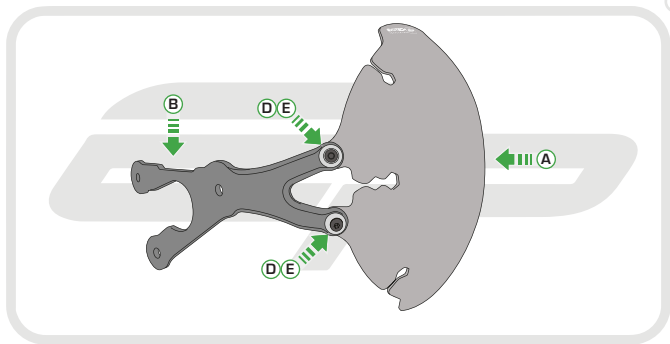

## YAMAHA XSR700 HEADLIGHT GUARD

Product Reference - 12995

### Kit Contents

- Ⓐ 1 x Headlight Guard
- Ⓑ 1 x RH Bracket
- Ⓒ 1 x LH Bracket
- Ⓓ 4 x M4 Washers
- Ⓔ 4 x M4 - 8 Socket Button Screw
- Ⓕ 6 x M6 - 20 Socket Cap Screw

To clean headlight lens, simply remove screws and washers from the guard, push grill back and slide up leaving the main brackets in place