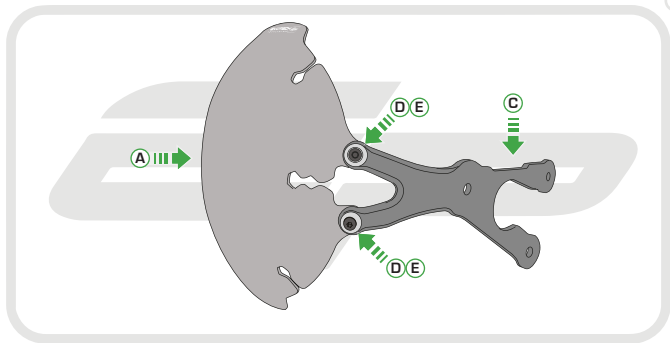

## YAMAHA XSR700 HEADLIGHT GUARD

Product Reference - 12995

### Kit Contents

- Ⓐ 1 x Headlight Guard
- Ⓑ 1 x RH Bracket
- Ⓒ 1 x LH Bracket
- Ⓓ 4 x M4 Washers
- Ⓔ 4 x M4 - 8 Socket Button Screw
- Ⓕ 6 x M6 - 20 Socket Cap Screw

To clean headlight lens, simply remove screws and washers from the guard, push grill back and slide up leaving the main brackets in place