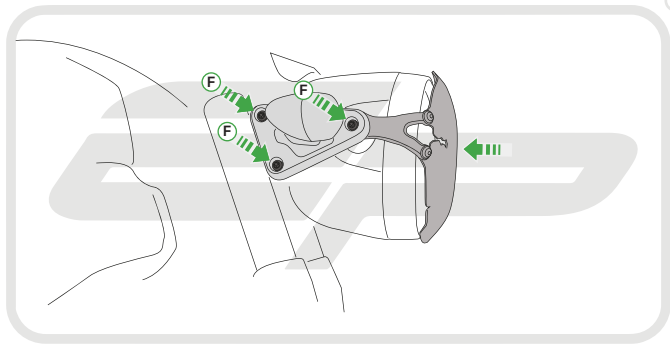

### Kit Contents

- Ⓐ 1 x Headlight Guard
- Ⓑ 1 x RH Bracket
- Ⓒ 1 x LH Bracket
- Ⓓ 4 x M4 Washers
- Ⓔ 4 x M4 - 8 Socket Button Screw
- Ⓕ 6 x M6 - 20 Socket Cap Screw

To clean headlight lens, simply remove screws and washers from the guard, push grill back and slide up leaving the main brackets in place