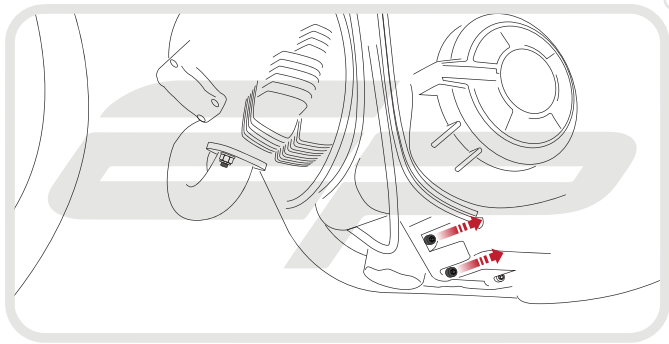

EVOTECH®
P E R F O R M A N C E

Installation Instructions

Product Reference - 12330

Kit Contents

- Ⓐ 1 x Engine Guard
- Ⓑ 1 x Upper Bracket
- Ⓒ 1 x Lower Bracket
- Ⓓ 1 x M6 - 16 Cap Head Bolt
- Ⓔ 4 x M6 - 12 Socket Button Head

Caution

Tighten nuts up evenly
to ensure bracket
fully clamps exhaust

B

OEM PART

OEM PART

Ducati Scrambler Only

Ducati Scrambler Only

Ducati Scrambler Only

Ducati Scrambler Only

Ducati Scrambler Only

Tuck cable behind fairing and replace bolt

EVOTECH®
P E R F O R M A N C E

www.evotech-performance.com