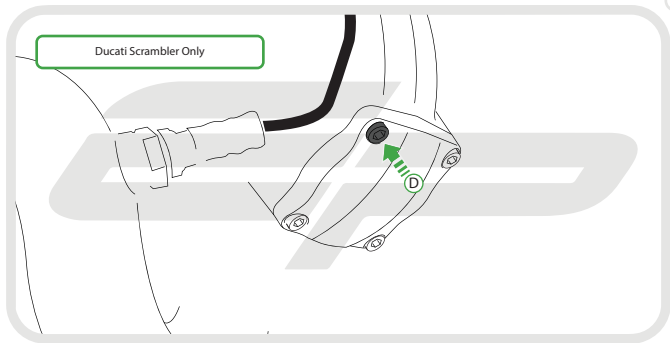

EVOTECH®
P E R F O R M A N C E

Installation Instructions

Product Reference - 12330

Kit Contents

- Ⓐ 1 x Engine Guard
- Ⓑ 1 x Upper Bracket
- Ⓒ 1 x Lower Bracket
- Ⓓ 1 x M6 - 16 Cap Head Bolt
- Ⓔ 4 x M6 - 12 Socket Button Head

Caution

Tighten nuts up evenly
to ensure bracket
fully clamps exhaust

B

OEM PART

OEM PART

Ducati Scrambler Only

Ducati Scrambler Only

Ducati Scrambler Only

Ducati Scrambler Only

Ducati Scrambler Only

Tuck cable behind fairing and replace bolt

EVOTECH®
P E R F O R M A N C E

www.evotech-performance.com