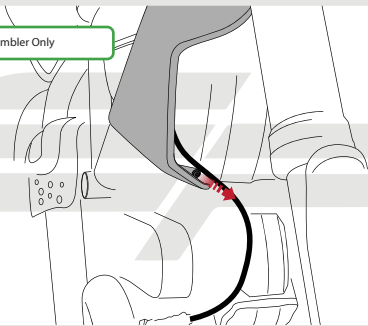

Caution

Tighten nuts up evenly
to ensure bracket
fully clamps exhaust

B

OEM PART

OEM PART

Ducati Scrambler Only

Ducati Scrambler Only

Ducati Scrambler Only

Ducati Scrambler Only

Ducati Scrambler Only

Tuck cable behind fairing and replace bolt

EVOTECH®
P E R F O R M A N C E

www.evotech-performance.com