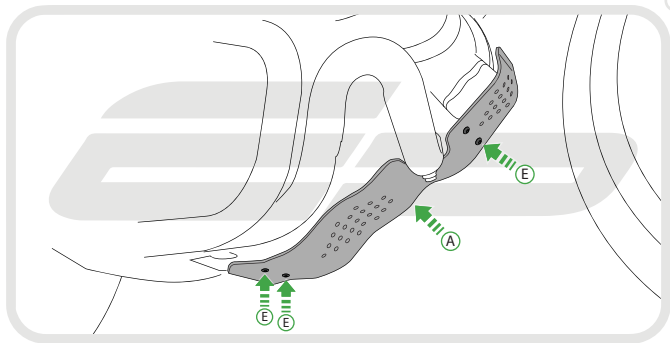

EVOTECH®
P E R F O R M A N C E

Installation Instructions

Product Reference - 12330

Kit Contents

- Ⓐ 1 x Engine Guard
- Ⓑ 1 x Upper Bracket
- Ⓒ 1 x Lower Bracket
- Ⓓ 1 x M6 - 16 Cap Head Bolt
- Ⓔ 4 x M6 - 12 Socket Button Head

Caution

Tighten nuts up evenly
to ensure bracket
fully clamps exhaust

B

OEM PART

OEM PART

Ducati Scrambler Only

Ducati Scrambler Only

Ducati Scrambler Only

Ducati Scrambler Only

Ducati Scrambler Only

Tuck cable behind fairing and replace bolt

EVOTECH®
P E R F O R M A N C E

www.evotech-performance.com