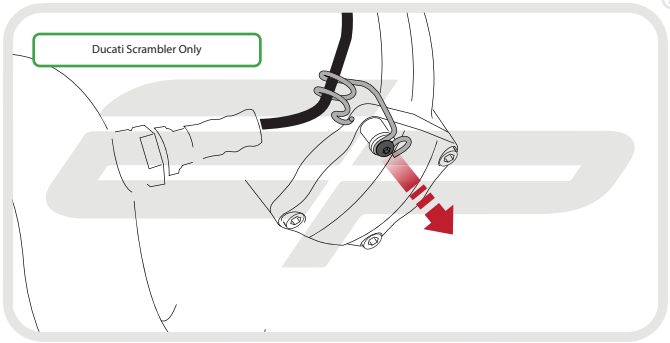

Caution

Tighten nuts up evenly
to ensure bracket
fully clamps exhaust

B

OEM PART

OEM PART

Ducati Scrambler Only

Ducati Scrambler Only

Ducati Scrambler Only

Ducati Scrambler Only

Ducati Scrambler Only

Tuck cable behind fairing and replace bolt

EVOTECH®
P E R F O R M A N C E

www.evotech-performance.com