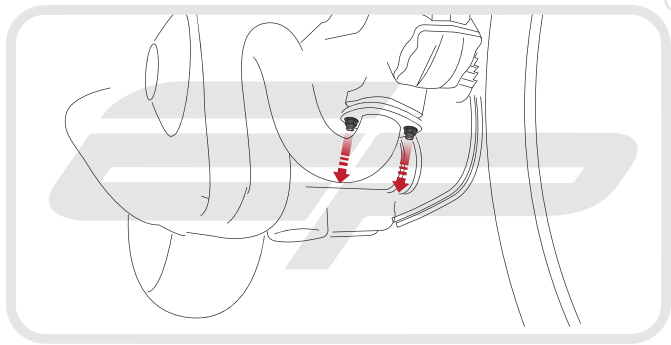

EVOTECH®
P E R F O R M A N C E

Installation Instructions

Product Reference - 12330

Kit Contents

- Ⓐ 1 x Engine Guard
- Ⓑ 1 x Upper Bracket
- Ⓒ 1 x Lower Bracket
- Ⓓ 1 x M6 - 16 Cap Head Bolt
- Ⓔ 4 x M6 - 12 Socket Button Head

Caution

Tighten nuts up evenly
to ensure bracket
fully clamps exhaust

B

OEM PART

OEM PART

Ducati Scrambler Only

Ducati Scrambler Only

Ducati Scrambler Only