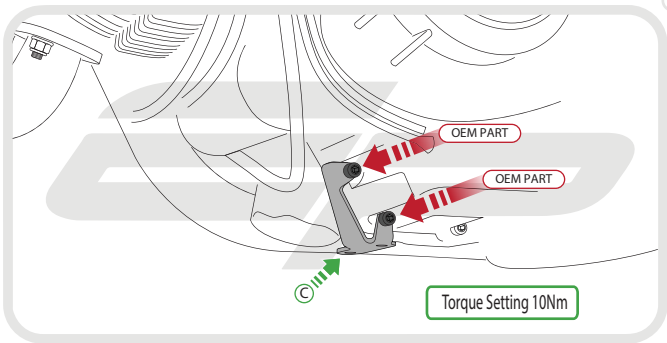

EVOTECH®
P E R F O R M A N C E

Installation Instructions

Product Reference - 12330

Kit Contents

- Ⓐ 1 x Engine Guard
- Ⓑ 1 x Upper Bracket
- Ⓒ 1 x Lower Bracket
- Ⓓ 1 x M6 - 16 Cap Head Bolt
- Ⓔ 4 x M6 - 12 Socket Button Head

Caution

Tighten nuts up evenly
to ensure bracket
fully clamps exhaust

B

OEM PART

OEM PART

Ducati Scrambler Only

Ducati Scrambler Only

Ducati Scrambler Only

Ducati Scrambler Only

Ducati Scrambler Only

Tuck cable behind fairing and replace bolt

EVOTECH®
P E R F O R M A N C E

www.evotech-performance.com