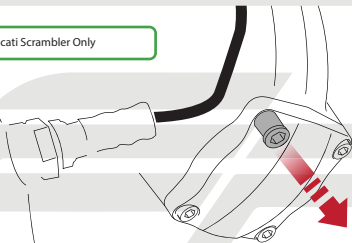

EVOTECH®
P E R F O R M A N C E

Installation Instructions

Product Reference - 12330

Kit Contents

- Ⓐ 1 x Engine Guard
- Ⓑ 1 x Upper Bracket
- Ⓒ 1 x Lower Bracket
- Ⓓ 1 x M6 - 16 Cap Head Bolt
- Ⓔ 4 x M6 - 12 Socket Button Head

Caution

Tighten nuts up evenly
to ensure bracket
fully clamps exhaust

B

OEM PART

OEM PART

Ducati Scrambler Only

Ducati Scrambler Only

Ducati Scrambler Only

Ducati Scrambler Only

Ducati Scrambler Only

Tuck cable behind fairing and replace bolt

EVOTECH®
P E R F O R M A N C E

www.evotech-performance.com