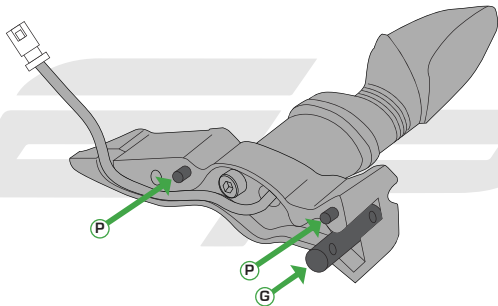

EVOTECH®
P E R F O R M A N C E