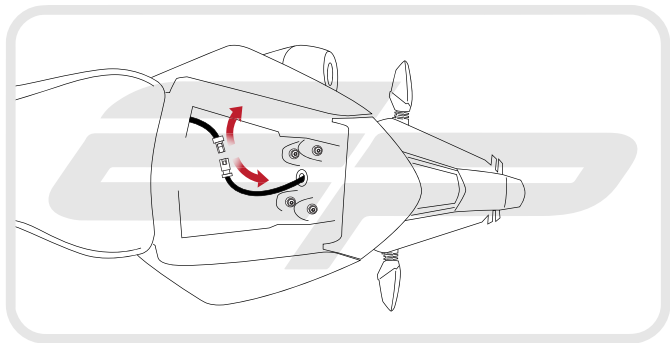

EVOTECH®
P E R F O R M A N C E