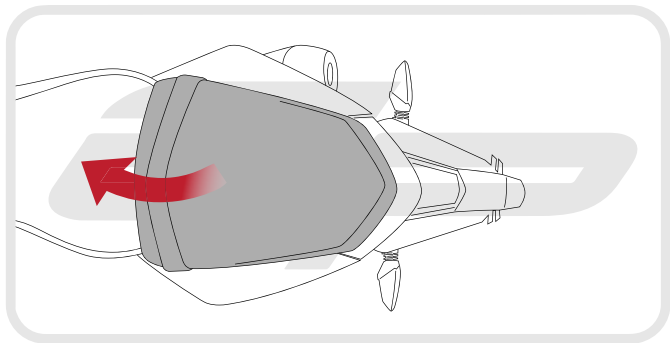

### Kit Contents

- |  |   |
|--|---|
| <b>A</b> 1 x RH Main Housing           | <b>K</b> 2 x Indicator Stems                                  |
| <b>B</b> 1 x LH Main Housing           | <b>L</b> 2 x Indicator Screws                                 |
| <b>C</b> 1 x License Plate Holder      | <b>M</b> 2 x M5 - 16 Cap Head Screws                          |
| <b>D</b> 1 x License Plate Light Mount | <b>N</b> 2 x M5 - 16 Countersunk Screws                       |
| <b>E</b> 1 x RH Mounting Bracket       | <b>O</b> 2 x M3 - 10 Cap Head Screws                          |
| <b>F</b> 1 x LH Mounting Bracket       | <b>P</b> 2 x Dowel Pins (4mm x 18mm)                          |
| <b>G</b> 1 x Trunion                   | <b>Q</b> 2 x Plastic Number Plate Screws & Nuts               |
| <b>H</b> 1 x Reflector                 | <b>R</b> 2 x Indicator Extension Wires (Only required in USA) |
| <b>I</b> 1 x Reflector Bracket         | <b>S</b> 4 x M4 - 12 Socket Button Heads                      |
| <b>J</b> 1 x M5 - 25 Cap Head Screw    | <b>T</b> 4 x Cable Ties                                       |