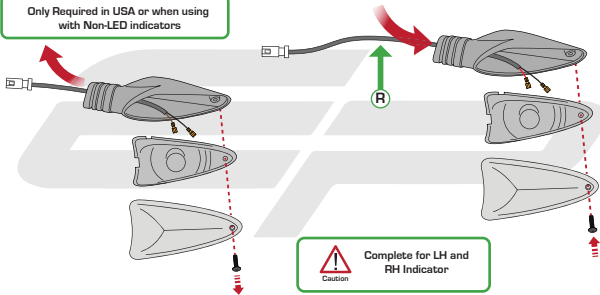

### Kit Contents

- |  |   |
|--|---|
| <b>A</b> 1 x RH Main Housing           | <b>K</b> 2 x Indicator Stems                                  |
| <b>B</b> 1 x LH Main Housing           | <b>L</b> 2 x Indicator Screws                                 |
| <b>C</b> 1 x License Plate Holder      | <b>M</b> 2 x M5 - 16 Cap Head Screws                          |
| <b>D</b> 1 x License Plate Light Mount | <b>N</b> 2 x M5 - 16 Countersunk Screws                       |
| <b>E</b> 1 x RH Mounting Bracket       | <b>O</b> 2 x M3 - 10 Cap Head Screws                          |
| <b>F</b> 1 x LH Mounting Bracket       | <b>P</b> 2 x Dowel Pins (4mm x 18mm)                          |
| <b>G</b> 1 x Trunion                   | <b>Q</b> 2 x Plastic Number Plate Screws & Nuts               |
| <b>H</b> 1 x Reflector                 | <b>R</b> 2 x Indicator Extension Wires (Only required in USA) |
| <b>I</b> 1 x Reflector Bracket         | <b>S</b> 4 x M4 - 12 Socket Button Heads                      |
| <b>J</b> 1 x M5 - 25 Cap Head Screw    | <b>T</b> 4 x Cable Ties                                       |

**EVOTECH**<sup>®</sup>  
P E R F O R M A N C E

**EVOTECH**<sup>®</sup>  
P E R F O R M A N C E

Only Required in USA or when using  
with Non-LED indicators

**EVOTECH**<sup>®</sup>  
P E R F O R M A N C E

**EVOTECH**<sup>®</sup>  
P E R F O R M A N C E

**EVOTECH**<sup>®</sup>  
P E R F O R M A N C E

**EVOTECH**<sup>®</sup>  
P E R F O R M A N C E

**EVOTECH**<sup>®</sup>  
P E R F O R M A N C E

Caution

CHECK ALL ELECTRICS WORK  
CORRECTLY, INCLUDING  
INDICATORS AND PLATE LIGHT  
BEFORE RIDING