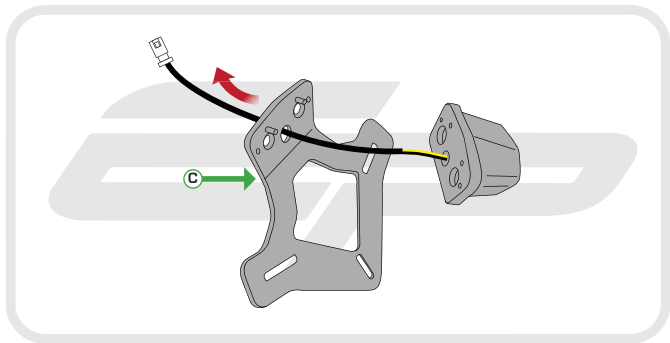

### Kit Contents

- |  |   |
|--|---|
| <b>A</b> 1 x RH Main Housing           | <b>K</b> 2 x Indicator Stems                                  |
| <b>B</b> 1 x LH Main Housing           | <b>L</b> 2 x Indicator Screws                                 |
| <b>C</b> 1 x License Plate Holder      | <b>M</b> 2 x M5 - 16 Cap Head Screws                          |
| <b>D</b> 1 x License Plate Light Mount | <b>N</b> 2 x M5 - 16 Countersunk Screws                       |
| <b>E</b> 1 x RH Mounting Bracket       | <b>O</b> 2 x M3 - 10 Cap Head Screws                          |
| <b>F</b> 1 x LH Mounting Bracket       | <b>P</b> 2 x Dowel Pins (4mm x 18mm)                          |
| <b>G</b> 1 x Trunion                   | <b>Q</b> 2 x Plastic Number Plate Screws & Nuts               |
| <b>H</b> 1 x Reflector                 | <b>R</b> 2 x Indicator Extension Wires (Only required in USA) |
| <b>I</b> 1 x Reflector Bracket         | <b>S</b> 4 x M4 - 12 Socket Button Heads                      |
| <b>J</b> 1 x M5 - 25 Cap Head Screw    | <b>T</b> 4 x Cable Ties                                       |

**EVOTECH**<sup>®</sup>  
P E R F O R M A N C E

**EVOTECH**<sup>®</sup>  
P E R F O R M A N C E

Only Required in USA or when using  
with Non-LED indicators

**EVOTECH**<sup>®</sup>  
P E R F O R M A N C E