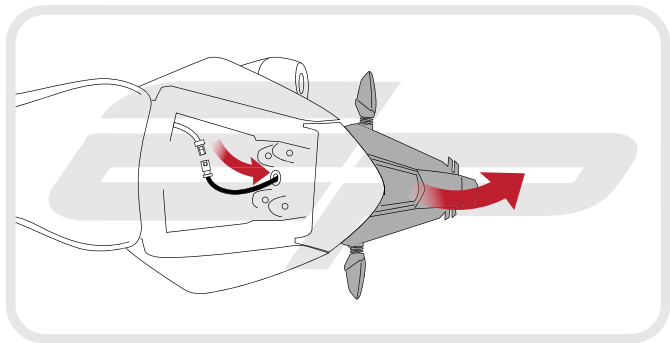

EVOTECH®
P E R F O R M A N C E