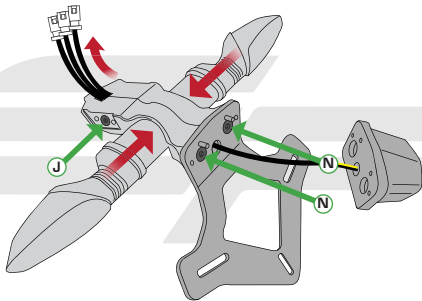

### Kit Contents

- |  |   |
|--|---|
| <b>A</b> 1 x RH Main Housing           | <b>K</b> 2 x Indicator Stems                                  |
| <b>B</b> 1 x LH Main Housing           | <b>L</b> 2 x Indicator Screws                                 |
| <b>C</b> 1 x License Plate Holder      | <b>M</b> 2 x M5 - 16 Cap Head Screws                          |
| <b>D</b> 1 x License Plate Light Mount | <b>N</b> 2 x M5 - 16 Countersunk Screws                       |
| <b>E</b> 1 x RH Mounting Bracket       | <b>O</b> 2 x M3 - 10 Cap Head Screws                          |
| <b>F</b> 1 x LH Mounting Bracket       | <b>P</b> 2 x Dowel Pins (4mm x 18mm)                          |
| <b>G</b> 1 x Trunion                   | <b>Q</b> 2 x Plastic Number Plate Screws & Nuts               |
| <b>H</b> 1 x Reflector                 | <b>R</b> 2 x Indicator Extension Wires (Only required in USA) |
| <b>I</b> 1 x Reflector Bracket         | <b>S</b> 4 x M4 - 12 Socket Button Heads                      |
| <b>J</b> 1 x M5 - 25 Cap Head Screw    | <b>T</b> 4 x Cable Ties                                       |

**EVOTECH**<sup>®</sup>  
P E R F O R M A N C E

**EVOTECH**<sup>®</sup>  
P E R F O R M A N C E

**EVOTECH**<sup>®</sup>  
P E R F O R M A N C E

**EVOTECH**<sup>®</sup>  
P E R F O R M A N C E

Caution

CHECK ALL ELECTRICS WORK  
CORRECTLY, INCLUDING  
INDICATORS AND PLATE LIGHT  
BEFORE RIDING