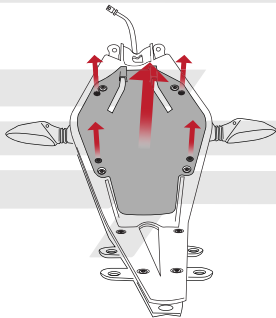

EVOTECH®
P E R F O R M A N C E