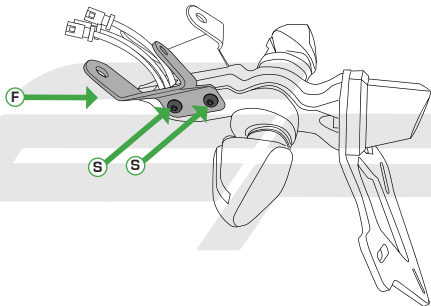

### Kit Contents

- |  |   |
|--|---|
| <b>A</b> 1 x RH Main Housing           | <b>K</b> 2 x Indicator Stems                                  |
| <b>B</b> 1 x LH Main Housing           | <b>L</b> 2 x Indicator Screws                                 |
| <b>C</b> 1 x License Plate Holder      | <b>M</b> 2 x M5 - 16 Cap Head Screws                          |
| <b>D</b> 1 x License Plate Light Mount | <b>N</b> 2 x M5 - 16 Countersunk Screws                       |
| <b>E</b> 1 x RH Mounting Bracket       | <b>O</b> 2 x M3 - 10 Cap Head Screws                          |
| <b>F</b> 1 x LH Mounting Bracket       | <b>P</b> 2 x Dowel Pins (4mm x 18mm)                          |
| <b>G</b> 1 x Trunion                   | <b>Q</b> 2 x Plastic Number Plate Screws & Nuts               |
| <b>H</b> 1 x Reflector                 | <b>R</b> 2 x Indicator Extension Wires (Only required in USA) |
| <b>I</b> 1 x Reflector Bracket         | <b>S</b> 4 x M4 - 12 Socket Button Heads                      |
| <b>J</b> 1 x M5 - 25 Cap Head Screw    | <b>T</b> 4 x Cable Ties                                       |

**EVOTECH**<sup>®</sup>  
P E R F O R M A N C E

**EVOTECH**<sup>®</sup>  
P E R F O R M A N C E

Only Required in USA or when using  
with Non-LED indicators

**EVOTECH**<sup>®</sup>  
P E R F O R M A N C E

**EVOTECH**<sup>®</sup>  
P E R F O R M A N C E

**EVOTECH**<sup>®</sup>  
P E R F O R M A N C E

**EVOTECH**<sup>®</sup>  
P E R F O R M A N C E

**EVOTECH**<sup>®</sup>  
P E R F O R M A N C E

Caution

CHECK ALL ELECTRICS WORK  
CORRECTLY, INCLUDING  
INDICATORS AND PLATE LIGHT  
BEFORE RIDING