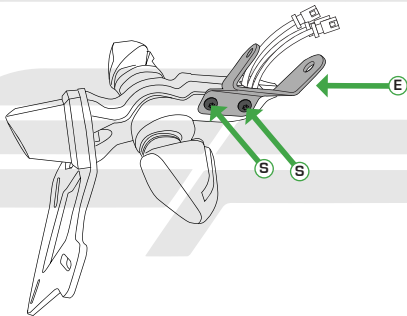

### Kit Contents

- |  |   |
|--|---|
| <b>A</b> 1 x RH Main Housing           | <b>K</b> 2 x Indicator Stems                                  |
| <b>B</b> 1 x LH Main Housing           | <b>L</b> 2 x Indicator Screws                                 |
| <b>C</b> 1 x License Plate Holder      | <b>M</b> 2 x M5 - 16 Cap Head Screws                          |
| <b>D</b> 1 x License Plate Light Mount | <b>N</b> 2 x M5 - 16 Countersunk Screws                       |
| <b>E</b> 1 x RH Mounting Bracket       | <b>O</b> 2 x M3 - 10 Cap Head Screws                          |
| <b>F</b> 1 x LH Mounting Bracket       | <b>P</b> 2 x Dowel Pins (4mm x 18mm)                          |
| <b>G</b> 1 x Trunion                   | <b>Q</b> 2 x Plastic Number Plate Screws & Nuts               |
| <b>H</b> 1 x Reflector                 | <b>R</b> 2 x Indicator Extension Wires (Only required in USA) |
| <b>I</b> 1 x Reflector Bracket         | <b>S</b> 4 x M4 - 12 Socket Button Heads                      |
| <b>J</b> 1 x M5 - 25 Cap Head Screw    | <b>T</b> 4 x Cable Ties                                       |

**EVOTECH**<sup>®</sup>  
P E R F O R M A N C E

**EVOTECH**<sup>®</sup>  
P E R F O R M A N C E

Only Required in USA or when using  
with Non-LED indicators

**EVOTECH**<sup>®</sup>  
P E R F O R M A N C E

**EVOTECH**<sup>®</sup>  
P E R F O R M A N C E

**EVOTECH**<sup>®</sup>  
P E R F O R M A N C E

**EVOTECH**<sup>®</sup>  
P E R F O R M A N C E

**EVOTECH**<sup>®</sup>  
P E R F O R M A N C E

Caution

CHECK ALL ELECTRICS WORK  
CORRECTLY, INCLUDING  
INDICATORS AND PLATE LIGHT  
BEFORE RIDING