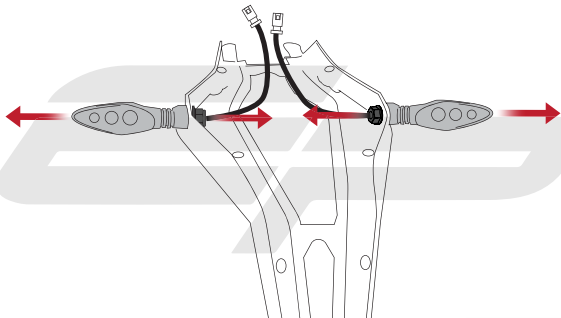

EVOTECH®
P E R F O R M A N C E