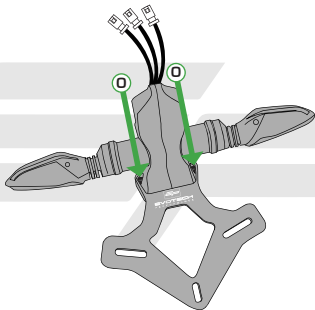

### Kit Contents

- |  |   |
|--|---|
| <b>A</b> 1 x RH Main Housing           | <b>K</b> 2 x Indicator Stems                                  |
| <b>B</b> 1 x LH Main Housing           | <b>L</b> 2 x Indicator Screws                                 |
| <b>C</b> 1 x License Plate Holder      | <b>M</b> 2 x M5 - 16 Cap Head Screws                          |
| <b>D</b> 1 x License Plate Light Mount | <b>N</b> 2 x M5 - 16 Countersunk Screws                       |
| <b>E</b> 1 x RH Mounting Bracket       | <b>O</b> 2 x M3 - 10 Cap Head Screws                          |
| <b>F</b> 1 x LH Mounting Bracket       | <b>P</b> 2 x Dowel Pins (4mm x 18mm)                          |
| <b>G</b> 1 x Trunion                   | <b>Q</b> 2 x Plastic Number Plate Screws & Nuts               |
| <b>H</b> 1 x Reflector                 | <b>R</b> 2 x Indicator Extension Wires (Only required in USA) |
| <b>I</b> 1 x Reflector Bracket         | <b>S</b> 4 x M4 - 12 Socket Button Heads                      |
| <b>J</b> 1 x M5 - 25 Cap Head Screw    | <b>T</b> 4 x Cable Ties                                       |

**EVOTECH**<sup>®</sup>  
P E R F O R M A N C E

**EVOTECH**<sup>®</sup>  
P E R F O R M A N C E

Only Required in USA or when using  
with Non-LED indicators

**EVOTECH**<sup>®</sup>  
P E R F O R M A N C E

**EVOTECH**<sup>®</sup>  
P E R F O R M A N C E

**EVOTECH**<sup>®</sup>  
P E R F O R M A N C E

**EVOTECH**<sup>®</sup>  
P E R F O R M A N C E

**EVOTECH**<sup>®</sup>  
P E R F O R M A N C E

Caution

CHECK ALL ELECTRICS WORK  
CORRECTLY, INCLUDING  
INDICATORS AND PLATE LIGHT  
BEFORE RIDING