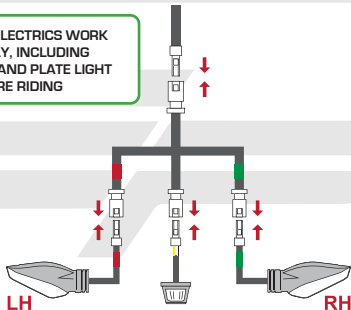

### Kit Contents

- |  |   |
|--|---|
| <b>A</b> 1 x RH Main Housing           | <b>K</b> 2 x Indicator Stems                                  |
| <b>B</b> 1 x LH Main Housing           | <b>L</b> 2 x Indicator Screws                                 |
| <b>C</b> 1 x License Plate Holder      | <b>M</b> 2 x M5 - 16 Cap Head Screws                          |
| <b>D</b> 1 x License Plate Light Mount | <b>N</b> 2 x M5 - 16 Countersunk Screws                       |
| <b>E</b> 1 x RH Mounting Bracket       | <b>O</b> 2 x M3 - 10 Cap Head Screws                          |
| <b>F</b> 1 x LH Mounting Bracket       | <b>P</b> 2 x Dowel Pins (4mm x 18mm)                          |
| <b>G</b> 1 x Trunion                   | <b>Q</b> 2 x Plastic Number Plate Screws & Nuts               |
| <b>H</b> 1 x Reflector                 | <b>R</b> 2 x Indicator Extension Wires (Only required in USA) |
| <b>I</b> 1 x Reflector Bracket         | <b>S</b> 4 x M4 - 12 Socket Button Heads                      |
| <b>J</b> 1 x M5 - 25 Cap Head Screw    | <b>T</b> 4 x Cable Ties                                       |

**EVOTECH**<sup>®</sup>  
P E R F O R M A N C E

**EVOTECH**<sup>®</sup>  
P E R F O R M A N C E

Only Required in USA or when using  
with Non-LED indicators

**EVOTECH**<sup>®</sup>  
P E R F O R M A N C E

**EVOTECH**<sup>®</sup>  
P E R F O R M A N C E

**EVOTECH**<sup>®</sup>  
P E R F O R M A N C E

**EVOTECH**<sup>®</sup>  
P E R F O R M A N C E

**EVOTECH**<sup>®</sup>  
P E R F O R M A N C E

Caution

CHECK ALL ELECTRICS WORK  
CORRECTLY, INCLUDING  
INDICATORS AND PLATE LIGHT  
BEFORE RIDING