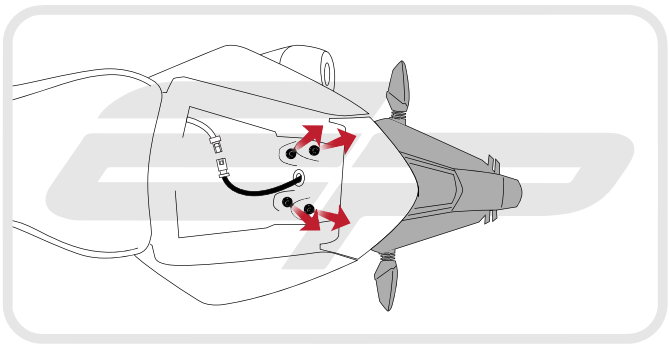

EVOTECH®
P E R F O R M A N C E