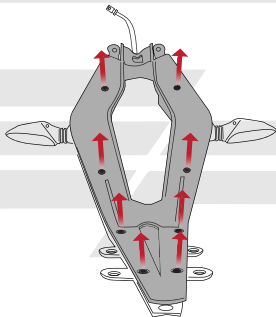

EVOTECH®
P E R F O R M A N C E