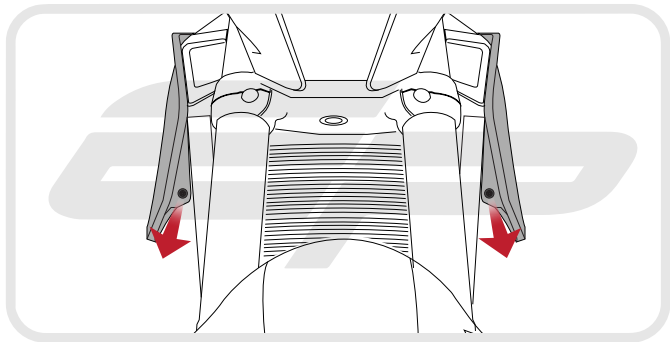

EVOTECH®
P E R F O R M A N C E

Installation Instructions

KTM 1290 DUKE 2013 ONWARDS RADIATOR GUARD

Product Reference - 11531

Kit Contents

- (A)** 1 x Radiator Guard
- (B)** 10 x 2mm x 50mm Neoprene Strips

EVOTECH[®]
P E R F O R M A N C E

EVOTECH[®]
P E R F O R M A N C E

EVOTECH[®]
P E R F O R M A N C E

EVOTECH[®]
P E R F O R M A N C E

EVOTECH[®]
P E R F O R M A N C E

Maintenance

It is recommended that periodic inspections are made to ensure that dirt and debris have not become trapped between the guard and the radiator/oil cooler. Such dirt and debris would reduce the cooling efficiency of the radiator/oil cooler