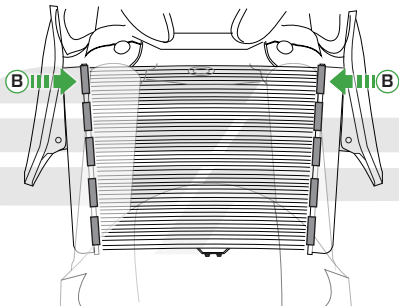

EVOTECH®
P E R F O R M A N C E

Installation Instructions

KTM 1290 DUKE 2013 ONWARDS RADIATOR GUARD

Product Reference - 11531

Kit Contents

- (A)** 1 x Radiator Guard
- (B)** 10 x 2mm x 50mm Neoprene Strips

EVOTECH[®]
P E R F O R M A N C E

EVOTECH[®]
P E R F O R M A N C E

EVOTECH[®]
P E R F O R M A N C E

EVOTECH[®]
P E R F O R M A N C E

EVOTECH[®]
P E R F O R M A N C E

Maintenance

It is recommended that periodic inspections are made to ensure that dirt and debris have not become trapped between the guard and the radiator/oil cooler. Such dirt and debris would reduce the cooling efficiency of the radiator/oil cooler