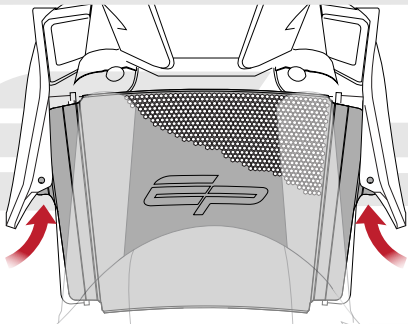

EVOTECH®
P E R F O R M A N C E

Installation Instructions

KTM 1290 DUKE 2013 ONWARDS RADIATOR GUARD

Product Reference - 11531

Kit Contents

- (A)** 1 x Radiator Guard
- (B)** 10 x 2mm x 50mm Neoprene Strips

EVOTECH[®]
P E R F O R M A N C E

EVOTECH[®]
P E R F O R M A N C E

EVOTECH[®]
P E R F O R M A N C E

EVOTECH[®]
P E R F O R M A N C E

EVOTECH[®]
P E R F O R M A N C E

Maintenance

It is recommended that periodic inspections are made to ensure that dirt and debris have not become trapped between the guard and the radiator/oil cooler. Such dirt and debris would reduce the cooling efficiency of the radiator/oil cooler