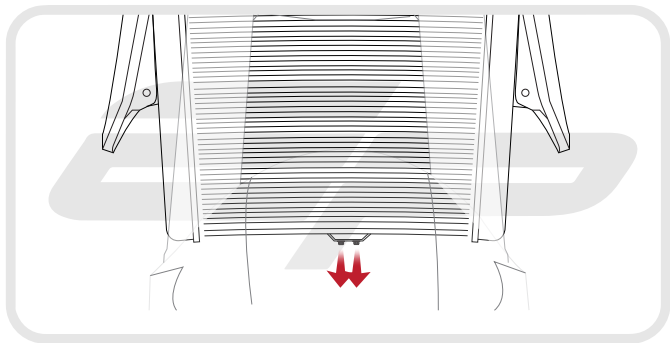

EVOTECH®
P E R F O R M A N C E

Installation Instructions

KTM 1290 DUKE 2013 ONWARDS RADIATOR GUARD

Product Reference - 11531

Kit Contents

- (A)** 1 x Radiator Guard
- (B)** 10 x 2mm x 50mm Neoprene Strips

EVOTECH[®]
P E R F O R M A N C E

EVOTECH[®]
P E R F O R M A N C E

EVOTECH[®]
P E R F O R M A N C E

EVOTECH[®]
P E R F O R M A N C E

EVOTECH[®]
P E R F O R M A N C E

Maintenance

It is recommended that periodic inspections are made to ensure that dirt and debris have not become trapped between the guard and the radiator/oil cooler. Such dirt and debris would reduce the cooling efficiency of the radiator/oil cooler