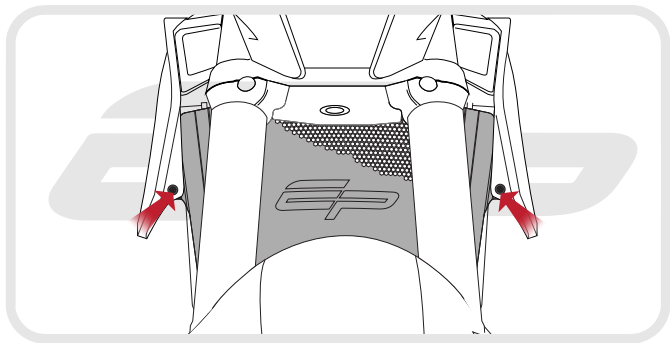

EVOTECH®
P E R F O R M A N C E

Installation Instructions

KTM 1290 DUKE 2013 ONWARDS RADIATOR GUARD

Product Reference - 11531

Kit Contents

- (A)** 1 x Radiator Guard
- (B)** 10 x 2mm x 50mm Neoprene Strips

EVOTECH[®]
P E R F O R M A N C E

EVOTECH[®]
P E R F O R M A N C E

EVOTECH[®]
P E R F O R M A N C E

EVOTECH[®]
P E R F O R M A N C E

EVOTECH[®]
P E R F O R M A N C E

Maintenance

It is recommended that periodic inspections are made to ensure that dirt and debris have not become trapped between the guard and the radiator/oil cooler. Such dirt and debris would reduce the cooling efficiency of the radiator/oil cooler