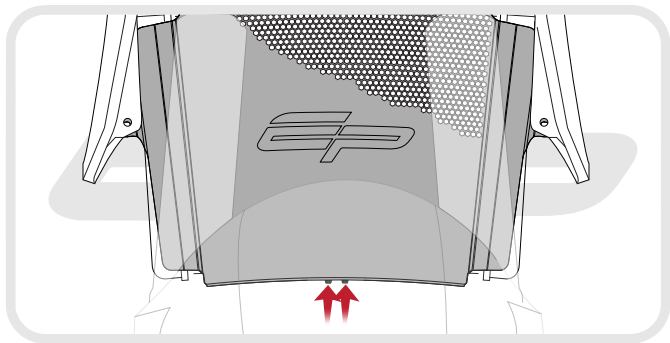

EVOTECH®
P E R F O R M A N C E

Installation Instructions

KTM 1290 DUKE 2013 ONWARDS RADIATOR GUARD

Product Reference - 11531

Kit Contents

- (A)** 1 x Radiator Guard
- (B)** 10 x 2mm x 50mm Neoprene Strips

EVOTECH[®]
P E R F O R M A N C E

EVOTECH[®]
P E R F O R M A N C E

EVOTECH[®]
P E R F O R M A N C E

EVOTECH[®]
P E R F O R M A N C E

EVOTECH[®]
P E R F O R M A N C E

Maintenance

It is recommended that periodic inspections are made to ensure that dirt and debris have not become trapped between the guard and the radiator/oil cooler. Such dirt and debris would reduce the cooling efficiency of the radiator/oil cooler