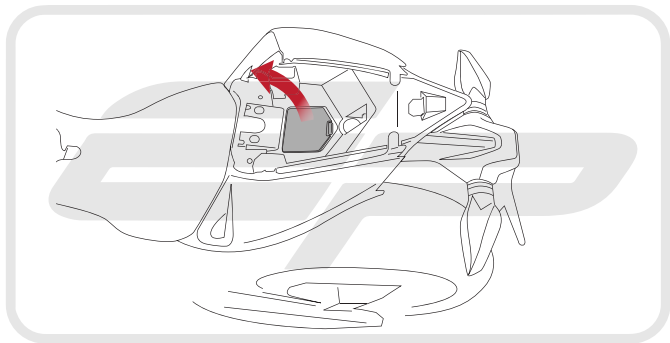

EVOTECH®
P E R F O R M A N C E