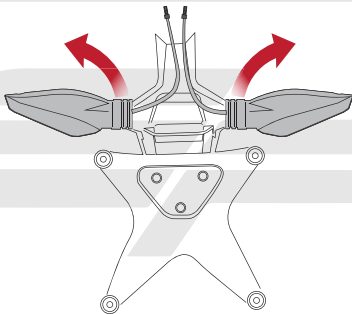

EVOTECH®
P E R F O R M A N C E