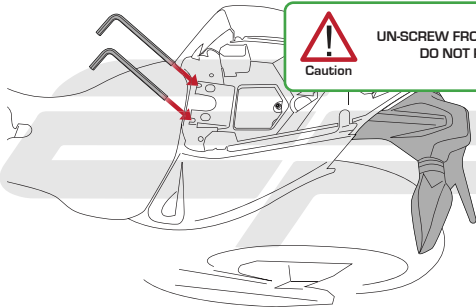

Caution

UN-SCREW FRONT BOLTS BUT
DO NOT REMOVE