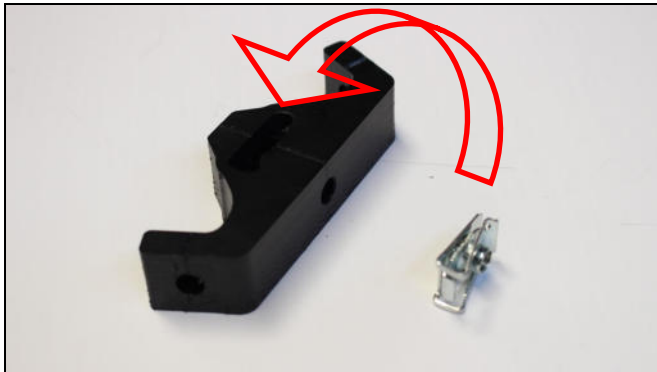

- 1 PM01-04-180 - Front bracket
- 1 PM01-06-044 - N°25
- 1 PM01-10-009 - Rear plastic fixation
- 1 NE01-11-001 - Screws 6x25mm
- 1 NE10-01-004 - Alloy spacers
- 1 NE01-06-028 - Th 6x35mm
- 1 NE01-04-002 - Clamped bolt
- 2 NE01-01-009 - Tbhc 6x20mm
- 6 NE01-03-001 - R.M6
- 4 NE01-04-003 - Em6f
- 2 NE01-02-003 - Tfhc 6x25mm
- 2 NE01-02-006 - Tfhc 6x40mm
- 1 NE04-01-191 - Sticker

VIDEO

AX1588

GASGAS MC250F/EX250F/
EX350F
Xtrem Skid Plate

Tfhc 6x40mm

Tbhc 6x20mm - R.M6

TH 6x35mm

Screw 6x25mm

Tfhc 6x25mm - R.M6 - Em6f