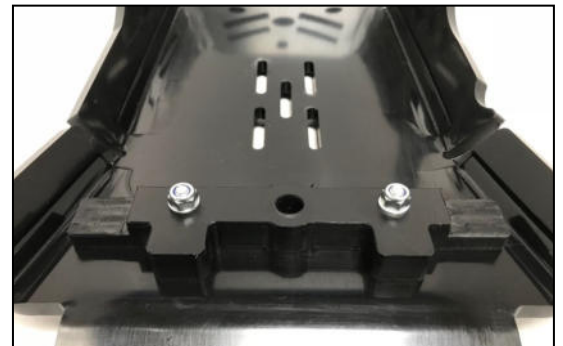

- 1 PM01-04-180 - Front bracket
- 1 PM01-06-044 - N°25
- 1 PM01-10-009 - Rear plastic fixation
- 1 NE01-11-001 - Screws 6x25mm
- 1 NE10-01-004 - Alloy spacers
- 1 NE01-06-028 - Th 6x35mm
- 1 NE01-04-002 - Clamped bolt
- 2 NE01-01-009 - Tbhc 6x20mm
- 6 NE01-03-001 - R.M6
- 4 NE01-04-003 - Em6f
- 2 NE01-02-003 - Tfhc 6x25mm
- 2 NE01-02-006 - Tfhc 6x40mm
- 1 NE04-01-191 - Sticker

VIDEO

AX1588

GASGAS MC250F/EX250F/
EX350F
Xtrem Skid Plate

Tfhc 6x40mm

Tbhc 6x20mm - R.M6

TH 6x35mm

Screw 6x25mm

Tfhc 6x25mm - R.M6 - Em6f