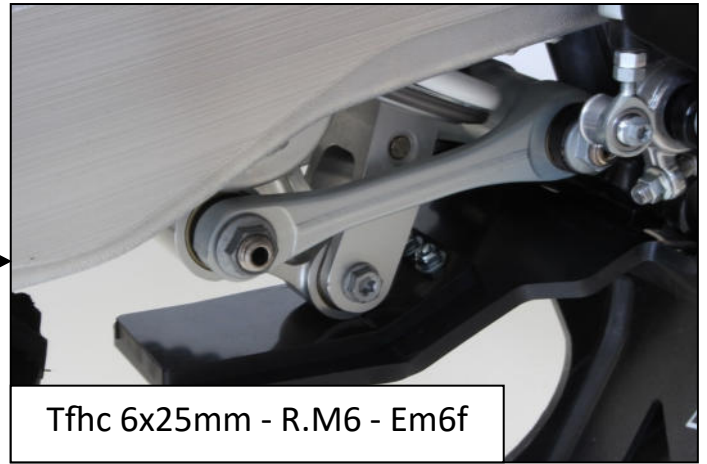

VIDEO

AX1588

GASGAS MC250F/EX250F/
EX350F
Xtrem Skid Plate

Tfhc 6x40mm

Tbhc 6x20mm - R.M6

TH 6x35mm

Screw 6x25mm

Tfhc 6x25mm - R.M6 - Em6f