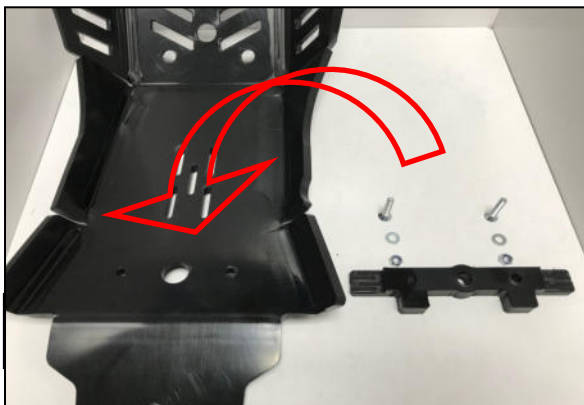

- 1 PM01-04-180 - Front bracket
- 1 PM01-06-044 - N°25
- 1 PM01-10-009 - Rear plastic fixation
- 1 NE01-11-001 - Screws 6x25mm
- 1 NE10-01-004 - Alloy spacers
- 1 NE01-06-028 - Th 6x35mm
- 1 NE01-04-002 - Clamped bolt
- 2 NE01-01-009 - Tbhc 6x20mm
- 6 NE01-03-001 - R.M6
- 4 NE01-04-003 - Em6f
- 2 NE01-02-003 - Tfhc 6x25mm
- 2 NE01-02-006 - Tfhc 6x40mm
- 1 NE04-01-191 - Sticker

VIDEO

AX1588

GASGAS MC250F/EX250F/
EX350F
Xtrem Skid Plate

Tfhc 6x40mm

Tbhc 6x20mm - R.M6

TH 6x35mm

Screw 6x25mm

Tfhc 6x25mm - R.M6 - Em6f