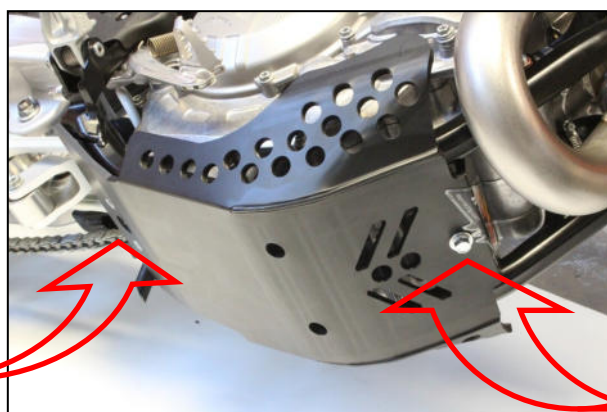

VIDEO

AX1588

GASGAS MC250F/EX250F/
EX350F
Xtrem Skid Plate

Tfhc 6x40mm

Tbhc 6x20mm - R.M6

TH 6x35mm

Screw 6x25mm

Tfhc 6x25mm - R.M6 - Em6f