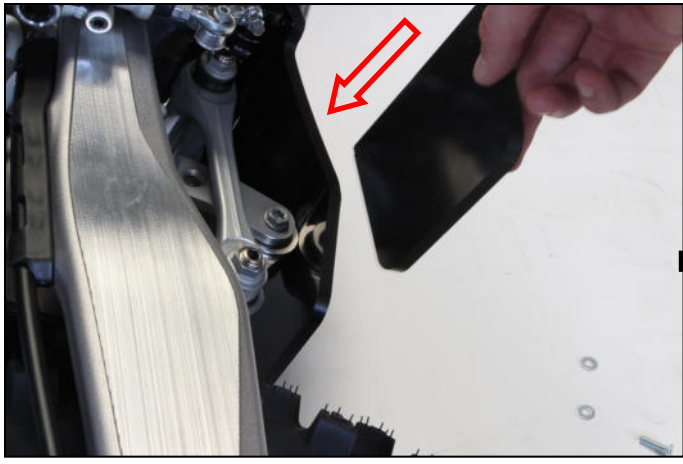

VIDEO

AX1588

GASGAS MC250F/EX250F/
EX350F
Xtrem Skid Plate

Tfhc 6x40mm

Tbhc 6x20mm - R.M6

TH 6x35mm

Screw 6x25mm

Tfhc 6x25mm - R.M6 - Em6f