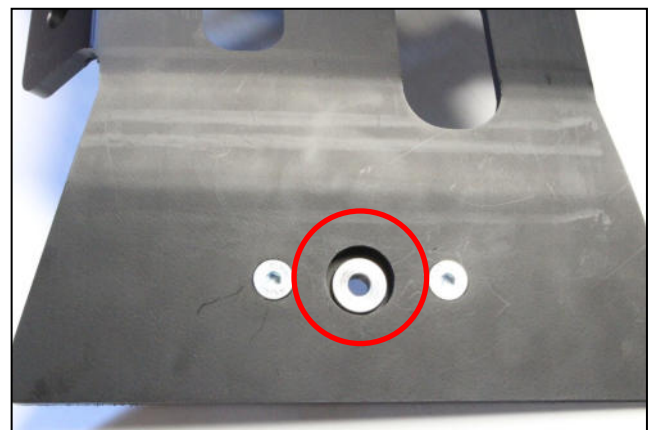

VIDEO

AX1588

GASGAS MC250F/EX250F/
EX350F
Xtrem Skid Plate

Tfhc 6x40mm

Tbhc 6x20mm - R.M6

TH 6x35mm

Screw 6x25mm

Tfhc 6x25mm - R.M6 - Em6f