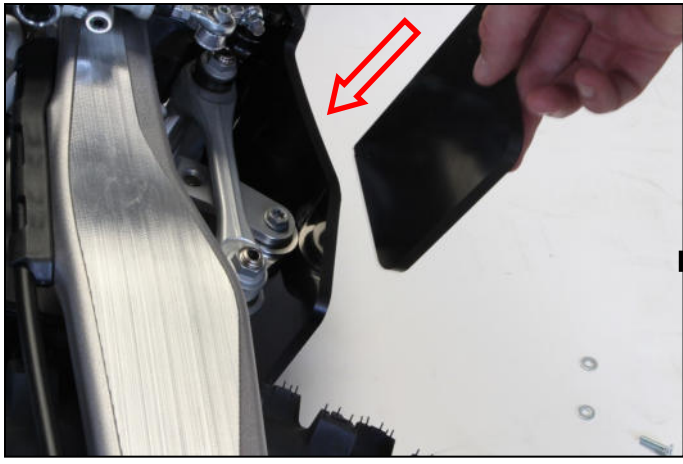

VIDEO

AX1587

GASGAS MC450F/EX450F

Xtrem Skid Plate

Tbhc 6x20mm - R.M6

THF 6x30mm

THF 6x30mm

Tfhc 6x25mm - R.M6 - Em6f