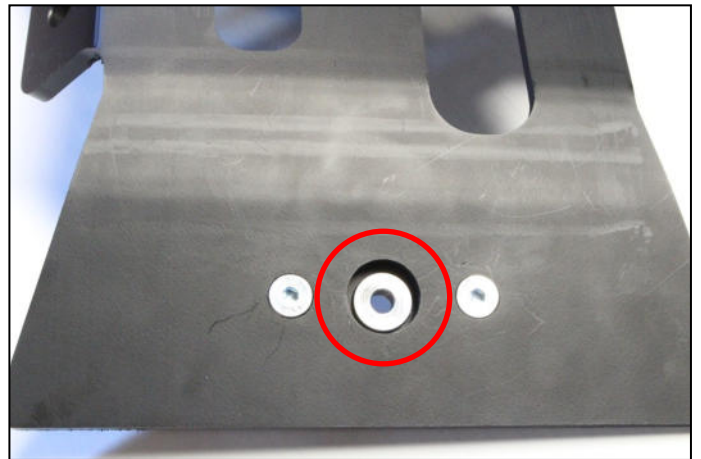

VIDEO

AX1587

GASGAS MC450F/EX450F

Xtrem Skid Plate

Tbhc 6x20mm - R.M6

THF 6x30mm

THF 6x30mm

Tfhc 6x25mm - R.M6 - Em6f