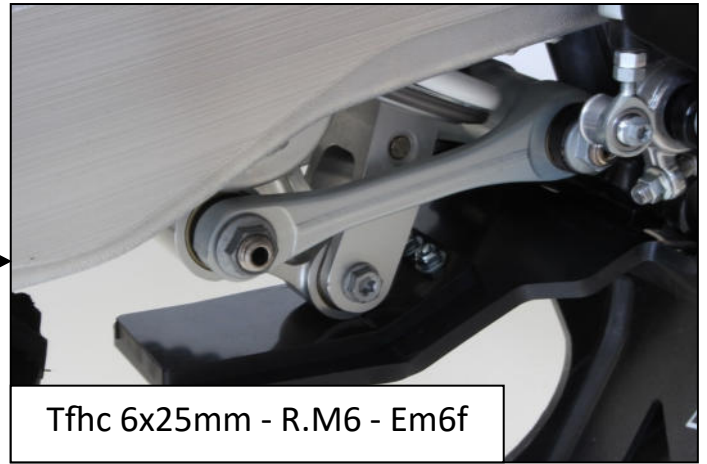

VIDEO

AX1587

GASGAS MC450F/EX450F

Xtrem Skid Plate

Tbhc 6x20mm - R.M6

THF 6x30mm

THF 6x30mm

Tfhc 6x25mm - R.M6 - Em6f