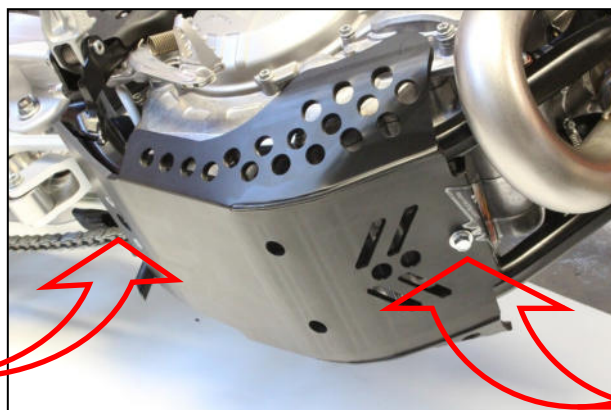

VIDEO

AX1587

GASGAS MC450F/EX450F

Xtrem Skid Plate

Tbhc 6x20mm - R.M6

THF 6x30mm

THF 6x30mm

Tfhc 6x25mm - R.M6 - Em6f