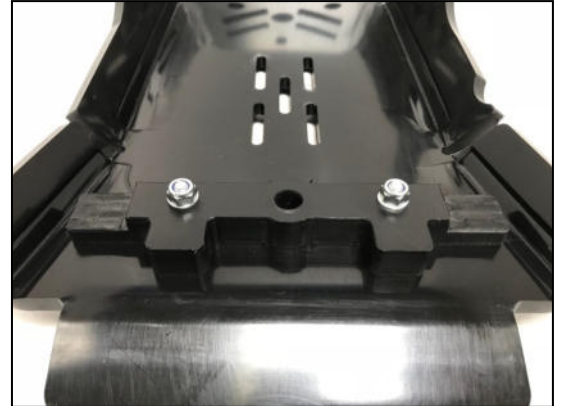

- 1 PM01-04-179 - Front bracket
- 1 PM01-05-010 - Rear plastic part
- 2 NE01-10-001 - Thf 6x30mm
- 2 NE10-01-004 - Alloy spacers
- 1 NE01-04-002 - Clamped bolt
- 2 NE01-01-009 - Tbhc 6x20mm
- 6 NE01-03-001 - R.M6
- 4 NE01-04-003 - Em6f
- 2 NE01-02-003 - Tfhc 6x25mm
- 2 NE01-02-004 - Tfhc 6x30mm
- 1 NE04-01-190 - Sticker
- 1 PM01-06-039 - N°21

VIDEO

AX1587

GASGAS MC450F/EX450F

Xtrem Skid Plate

Tbhc 6x20mm - R.M6

THF 6x30mm

THF 6x30mm

Tfhc 6x25mm - R.M6 - Em6f