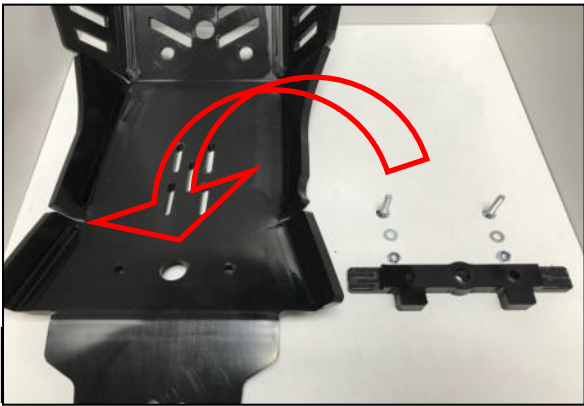

- 1 PM01-04-179 - Front bracket
- 1 PM01-05-010 - Rear plastic part
- 2 NE01-10-001 - Thf 6x30mm
- 2 NE10-01-004 - Alloy spacers
- 1 NE01-04-002 - Clamped bolt
- 2 NE01-01-009 - Tbhc 6x20mm
- 6 NE01-03-001 - R.M6
- 4 NE01-04-003 - Em6f
- 2 NE01-02-003 - Tfhc 6x25mm
- 2 NE01-02-004 - Tfhc 6x30mm
- 1 NE04-01-190 - Sticker
- 1 PM01-06-039 - N°21

VIDEO

AX1587

GASGAS MC450F/EX450F

Xtrem Skid Plate

Tbhc 6x20mm - R.M6

THF 6x30mm

THF 6x30mm

Tfhc 6x25mm - R.M6 - Em6f