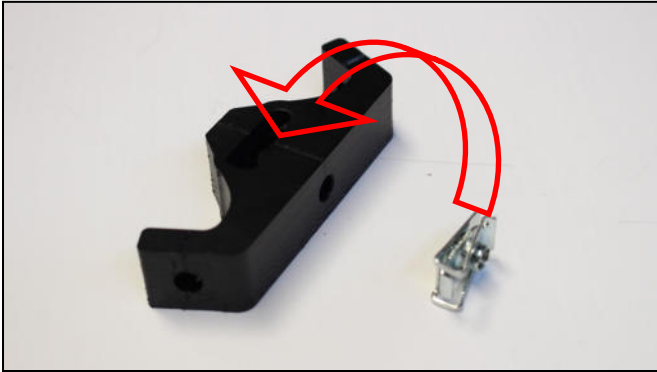

- 1 PM01-04-179 - Front bracket
- 1 PM01-05-010 - Rear plastic part
- 2 NE01-10-001 - Thf 6x30mm
- 2 NE10-01-004 - Alloy spacers
- 1 NE01-04-002 - Clamped bolt
- 2 NE01-01-009 - Tbhc 6x20mm
- 6 NE01-03-001 - R.M6
- 4 NE01-04-003 - Em6f
- 2 NE01-02-003 - Tfhc 6x25mm
- 2 NE01-02-004 - Tfhc 6x30mm
- 1 NE04-01-190 - Sticker
- 1 PM01-06-039 - N°21

VIDEO

AX1587

GASGAS MC450F/EX450F

Xtrem Skid Plate

Tbhc 6x20mm - R.M6

THF 6x30mm

THF 6x30mm

Tfhc 6x25mm - R.M6 - Em6f