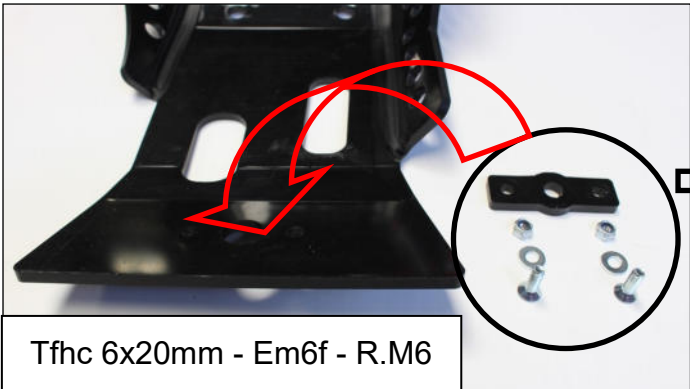

- 1 PM01-04-179 - Front bracket
- 1 PM01-07-039 - Rear plastic part
- 1 NE01-11-001 - Screw 6x25mm
- 1 NE01-10-001 - Thf 6x30mm
- 1 NE10-01-004 - Alloy spacers
- 1 NE01-04-002 - Clamped bolt
- 2 NE01-01-009 - Tbhc 6x20mm
- 4 NE01-03-001 - R.M6
- 2 NE01-04-003 - Em6f
- 2 NE01-02-002 - Tfhc 6x20mm
- 1 NE04-01-189 - Sticker

**AX1586**  
 GASGAS MC450F/EX450F  
 Skid Plate / Sabot

Tfhc 6x20mm - Em6f - R.M6

Tbhc 6x20mm - R.M6

Screw 6x25mm

Thf 6x30mm + Alloy spacer