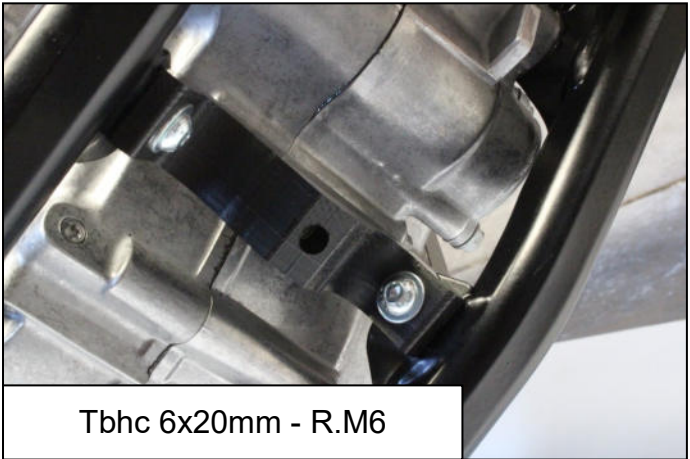

- 1 PM01-04-179 - Front bracket
- 1 PM01-07-039 - Rear plastic part
- 1 NE01-11-001 - Screw 6x25mm
- 1 NE01-10-001 - Thf 6x30mm
- 1 NE10-01-004 - Alloy spacers
- 1 NE01-04-002 - Clamped bolt
- 2 NE01-01-009 - Tbhc 6x20mm
- 4 NE01-03-001 - R.M6
- 2 NE01-04-003 - Em6f
- 2 NE01-02-002 - Tfhc 6x20mm
- 1 NE04-01-189 - Sticker

**AX1586**  
 GASGAS MC450F/EX450F  
 Skid Plate / Sabot

Tfhc 6x20mm - Em6f - R.M6

Tbhc 6x20mm - R.M6

Screw 6x25mm

Thf 6x30mm + Alloy spacer