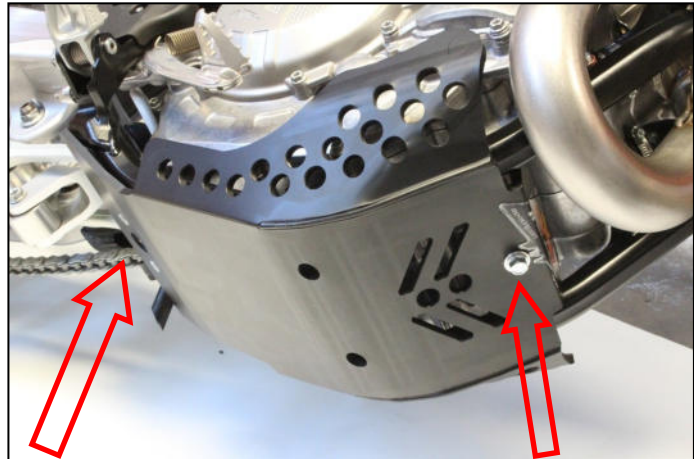

Screw 6x25mm

Thf 6x30mm + Alloy spacer