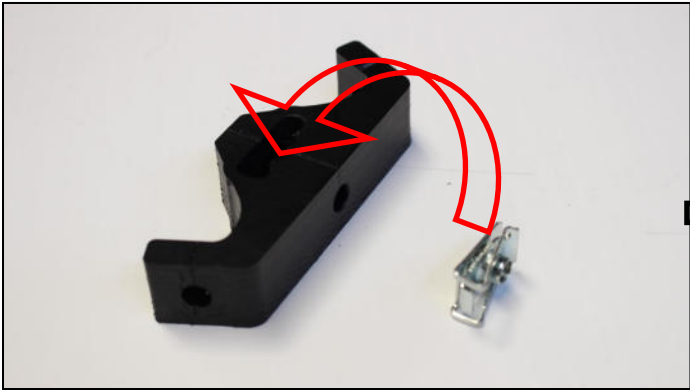

- 1 PM01-04-179 - Front bracket
- 1 PM01-07-039 - Rear plastic part
- 1 NE01-11-001 - Screw 6x25mm
- 1 NE01-10-001 - Thf 6x30mm
- 1 NE10-01-004 - Alloy spacers
- 1 NE01-04-002 - Clamped bolt
- 2 NE01-01-009 - Tbhc 6x20mm
- 4 NE01-03-001 - R.M6
- 2 NE01-04-003 - Em6f
- 2 NE01-02-002 - Tfhc 6x20mm
- 1 NE04-01-189 - Sticker

**AX1586**  
 GASGAS MC450F/EX450F  
 Skid Plate / Sabot

Tfhc 6x20mm - Em6f - R.M6

Tbhc 6x20mm - R.M6

Screw 6x25mm

Thf 6x30mm + Alloy spacer