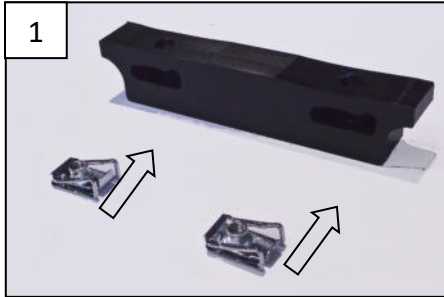

AX1579

Kawasaki KX250
Skid Plate 6mm

- 2 NE01-11-001 - Special screws
- 2 NE01-04-002 - Clamped Bolt
- 1 PM01-04-186 - Plastic bracket
- 2 NE01-02-002 - Tfhc 6x20mm
- 1 NE04-01-186 - Sticker

VIDEO

Tfhc 6x20mm

Special screws

AX1579

Kawasaki KX250
Skid Plate 6mm

- 2 NE01-11-001 - Special screws
- 2 NE01-04-002 - Clamped Bolt
- 1 PM01-04-186 - Plastic bracket
- 2 NE01-02-002 - Tfhc 6x20mm
- 1 NE04-01-186 - Sticker