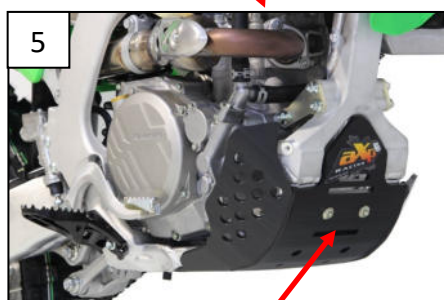

Special screws