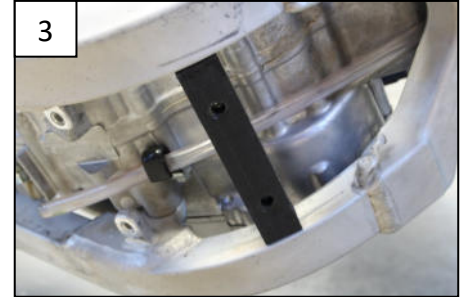

AX1579

Kawasaki KX250
Skid Plate 6mm

- 2 NE01-11-001 - Special screws
- 2 NE01-04-002 - Clamped Bolt
- 1 PM01-04-186 - Plastic bracket
- 2 NE01-02-002 - Tfhc 6x20mm
- 1 NE04-01-186 - Sticker

VIDEO

Tfhc 6x20mm

Special screws

AX1579

Kawasaki KX250
Skid Plate 6mm

- 2 NE01-11-001 - Special screws
- 2 NE01-04-002 - Clamped Bolt
- 1 PM01-04-186 - Plastic bracket
- 2 NE01-02-002 - Tfhc 6x20mm
- 1 NE04-01-186 - Sticker