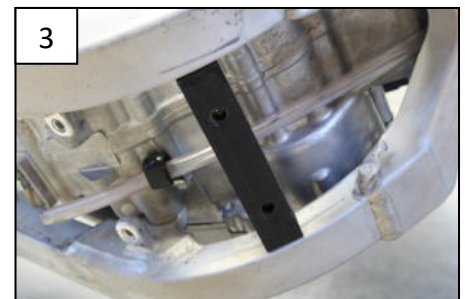

AX1579

Kawasaki KX250
Skid Plate 6mm

- 2 NE01-11-001 - Special screws
- 2 NE01-04-002 - Clamped Bolt
- 1 PM01-04-186 - Plastic bracket
- 2 NE01-02-002 - Tfhc 6x20mm
- 1 NE04-01-186 - Sticker

VIDEO

Tfhc 6x20mm