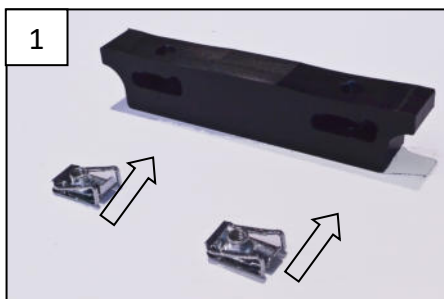

AX1579

Kawasaki KX250
Skid Plate 6mm

- 2 NE01-11-001 - Special screws
- 2 NE01-04-002 - Clamped Bolt
- 1 PM01-04-186 - Plastic bracket
- 2 NE01-02-002 - Tfhc 6x20mm
- 1 NE04-01-186 - Sticker

VIDEO

Tfhc 6x20mm