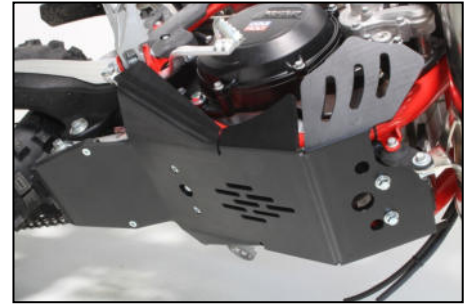

AX1550

Xtrem Skid Plate
BETA 250-300RR

- 1 PM01-04-155 - HDPE Rear Part
- 1 PM01-04-194- HDPE Front bracket
- 1 PM01-06-048 - HDPE Part N°29
- 3 NE01-04-002 - Clamped Bolts
- 2 NE01-02-005 - Tfhc 6x35mm
- 1 NE01-06-013 - Th 6x40mm
- 2 NE01-02-003 - Tfhc 6x25mm
- 4 NE01-04-003 - Em6f
- 1 NE01-03-006 - R.M6 large
- 4 NE01-03-001 - R.M6
- 2 NE01-11-001 - Screws 6x25mm