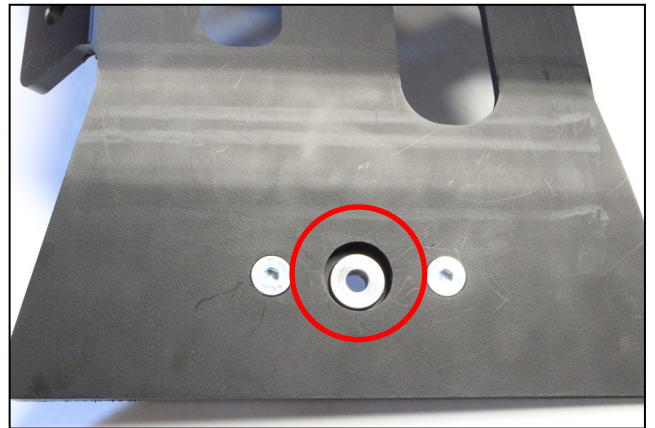

- 1 PM01-04-180 - Front bracket
- 1 PM01-06-044 - N°25
- 1 PM01-10-009 - Rear plastic fixation
- 1 NE01-11-001 - Screws 6x25mm
- 1 NE10-01-004 - Alloy spacers
- 1 NE01-06-028 - Th 6x35mm
- 1 NE01-04-002 - Clamped bolt
- 2 NE01-01-009 - Tbh 6x20mm
- 6 NE01-03-001 - R.M6
- 4 NE01-04-003 - Em6f
- 2 NE01-02-003 - Tfhc 6x25mm
- 2 NE01-02-006 - Tfhc 6x40mm
- 1 NE04-01-154 - Sticker

AX1545
 Husqvarna FC/FX250-350
Blue Xtrem Skid Plate

Tfhc 6x40mm

Tbh 6x20mm - R.M6

TH 6x35mm

Screw 6x25mm