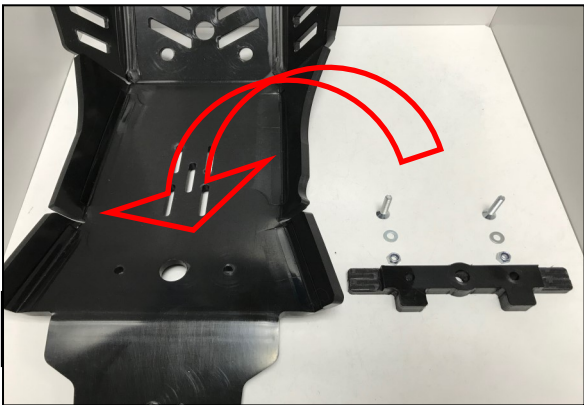

- 1 PM01-04-180 - Front bracket
- 1 PM01-06-044 - N°25
- 1 PM01-10-009 - Rear plastic fixation
- 1 NE01-11-001 - Screws 6x25mm
- 1 NE10-01-004 - Alloy spacers
- 1 NE01-06-028 - Th 6x35mm
- 1 NE01-04-002 - Clamped bolt
- 2 NE01-01-009 - Tbh 6x20mm
- 6 NE01-03-001 - R.M6
- 4 NE01-04-003 - Em6f
- 2 NE01-02-003 - Tfhc 6x25mm
- 2 NE01-02-006 - Tfhc 6x40mm
- 1 NE04-01-154 - Sticker

AX1545
 Husqvarna FC/FX250-350
Blue Xtrem Skid Plate

Tfhc 6x40mm

Tbh 6x20mm - R.M6

TH 6x35mm

Screw 6x25mm