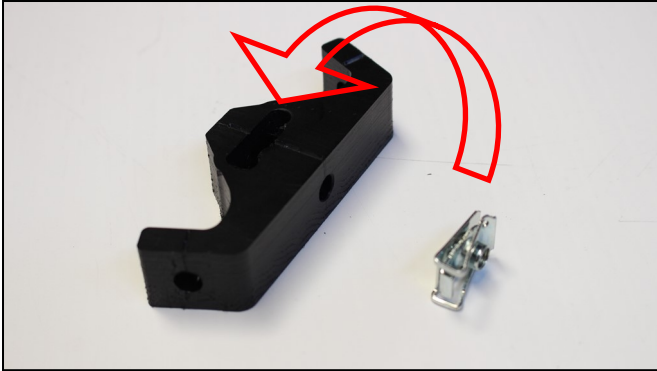

- 1 PM01-04-180 - Front bracket
- 1 PM01-06-044 - N°25
- 1 PM01-10-009 - Rear plastic fixation
- 1 NE01-11-001 - Screws 6x25mm
- 1 NE10-01-004 - Alloy spacers
- 1 NE01-06-028 - Th 6x35mm
- 1 NE01-04-002 - Clamped bolt
- 2 NE01-01-009 - Tbh 6x20mm
- 6 NE01-03-001 - R.M6
- 4 NE01-04-003 - Em6f
- 2 NE01-02-003 - Tfhc 6x25mm
- 2 NE01-02-006 - Tfhc 6x40mm
- 1 NE04-01-154 - Sticker

AX1545
 Husqvarna FC/FX250-350
Blue Xtrem Skid Plate

Tfhc 6x40mm

Tbh 6x20mm - R.M6

TH 6x35mm

Screw 6x25mm