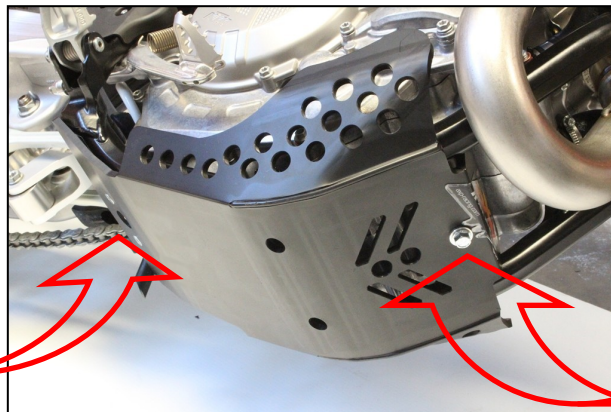

AX1545
 Husqvarna FC/FX250-350
Blue Xtrem Skid Plate

Tfhc 6x40mm

Tbh 6x20mm - R.M6

TH 6x35mm

Screw 6x25mm