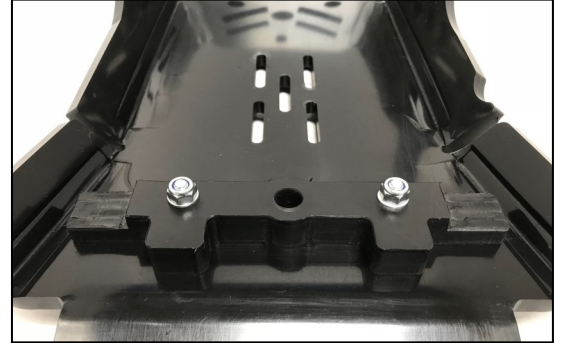

- 1 PM01-04-180 - Front bracket
- 1 PM01-06-044 - N°25
- 1 PM01-10-009 - Rear plastic fixation
- 1 NE01-11-001 - Screws 6x25mm
- 1 NE10-01-004 - Alloy spacers
- 1 NE01-06-028 - Th 6x35mm
- 1 NE01-04-002 - Clamped bolt
- 2 NE01-01-009 - Tbh 6x20mm
- 6 NE01-03-001 - R.M6
- 4 NE01-04-003 - Em6f
- 2 NE01-02-003 - Tfhc 6x25mm
- 2 NE01-02-006 - Tfhc 6x40mm
- 1 NE04-01-154 - Sticker

AX1545
 Husqvarna FC/FX250-350
Blue Xtrem Skid Plate

Tfhc 6x40mm

Tbh 6x20mm - R.M6

TH 6x35mm

Screw 6x25mm