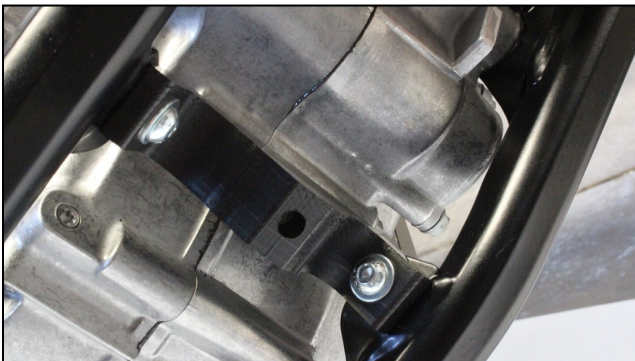

Tbh 6x20mm - R.M6