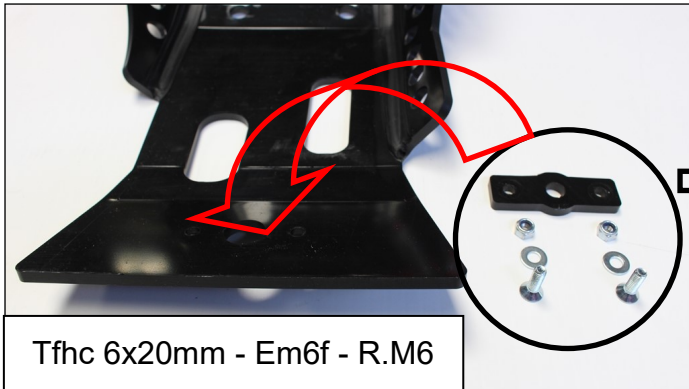

- 1 PM01-04-179 - Front bracket
- 1 PM01-07-039 - Rear plastic part
- 1 NE01-11-001 - Screw 6x25mm
- 1 NE01-10-001 - Thf 6x30mm
- 1 NE10-01-004 - Alloy spacers
- 1 NE01-04-002 - Clamped bolt
- 2 NE01-01-009 - Tbhc 6x20mm
- 4 NE01-03-001 - R.M6
- 2 NE01-04-003 - Em6f
- 2 NE01-02-002 - Tfhc 6x20mm
- 1 NE04-01-159 - Sticker KTM
- 1 NE04-01-161 - Sticker HVA

AX1507

KTM 450SXF/XCF
Orange Skid Plate

Tfhc 6x20mm - Em6f - R.M6

Tbhc 6x20mm - R.M6

Screw 6x25mm

Thf 6x30mm + Alloy spacer