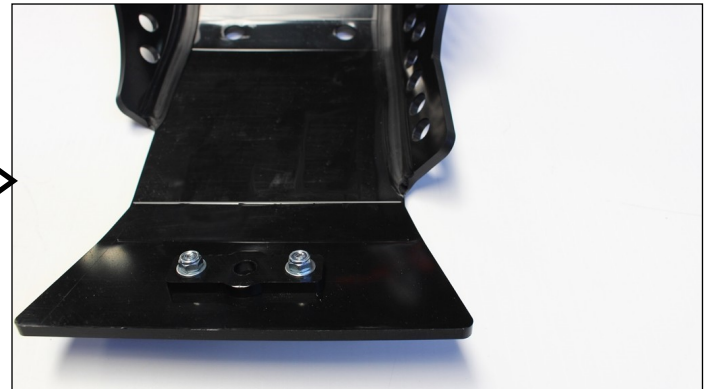

- 1 PM01-04-179 - Front bracket
- 1 PM01-07-039 - Rear plastic part
- 1 NE01-11-001 - Screw 6x25mm
- 1 NE01-10-001 - Thf 6x30mm
- 1 NE10-01-004 - Alloy spacers
- 1 NE01-04-002 - Clamped bolt
- 2 NE01-01-009 - Tbhc 6x20mm
- 4 NE01-03-001 - R.M6
- 2 NE01-04-003 - Em6f
- 2 NE01-02-002 - Tfhc 6x20mm
- 1 NE04-01-159 - Sticker KTM
- 1 NE04-01-161 - Sticker HVA

AX1507

KTM 450SXF/XCF
Orange Skid Plate

Tfhc 6x20mm - Em6f - R.M6

Tbhc 6x20mm - R.M6

Screw 6x25mm

Thf 6x30mm + Alloy spacer