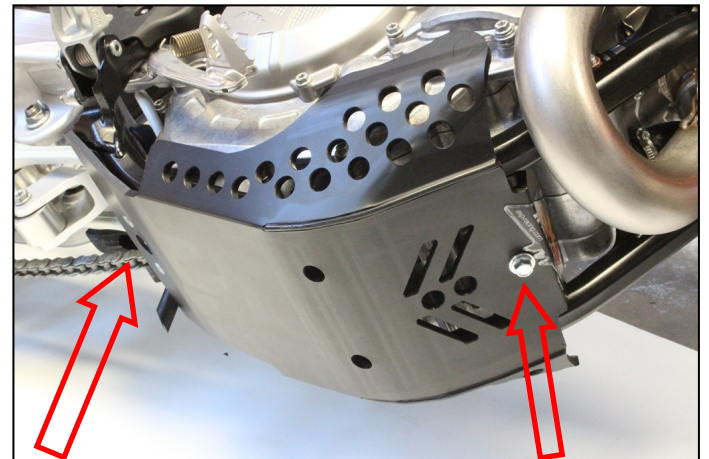

AX1507

KTM 450SXF/XCF
Orange Skid Plate

Tfhc 6x20mm - Em6f - R.M6

Tbhc 6x20mm - R.M6

Screw 6x25mm

Thf 6x30mm + Alloy spacer