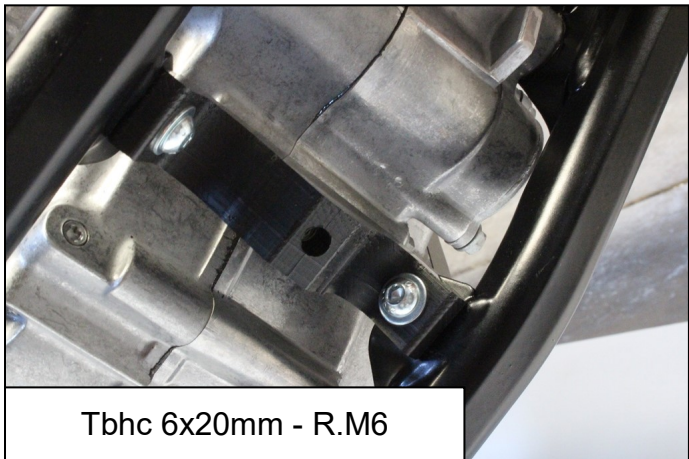

- 1 PM01-04-179 - Front bracket
- 1 PM01-07-039 - Rear plastic part
- 1 NE01-11-001 - Screw 6x25mm
- 1 NE01-10-001 - Thf 6x30mm
- 1 NE10-01-004 - Alloy spacers
- 1 NE01-04-002 - Clamped bolt
- 2 NE01-01-009 - Tbhc 6x20mm
- 4 NE01-03-001 - R.M6
- 2 NE01-04-003 - Em6f
- 2 NE01-02-002 - Tfhc 6x20mm
- 1 NE04-01-159 - Sticker KTM
- 1 NE04-01-161 - Sticker HVA

AX1507

KTM 450SXF/XCF
Orange Skid Plate

Tfhc 6x20mm - Em6f - R.M6

Tbhc 6x20mm - R.M6

Screw 6x25mm

Thf 6x30mm + Alloy spacer