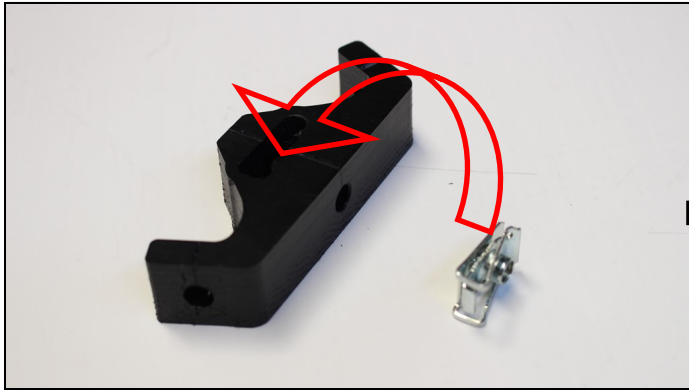

- 1 PM01-04-179 - Front bracket
- 1 PM01-07-039 - Rear plastic part
- 1 NE01-11-001 - Screw 6x25mm
- 1 NE01-10-001 - Thf 6x30mm
- 1 NE10-01-004 - Alloy spacers
- 1 NE01-04-002 - Clamped bolt
- 2 NE01-01-009 - Tbhc 6x20mm
- 4 NE01-03-001 - R.M6
- 2 NE01-04-003 - Em6f
- 2 NE01-02-002 - Tfhc 6x20mm
- 1 NE04-01-159 - Sticker KTM
- 1 NE04-01-161 - Sticker HVA

AX1507

KTM 450SXF/XCF
Orange Skid Plate

Tfhc 6x20mm - Em6f - R.M6

Tbhc 6x20mm - R.M6

Screw 6x25mm

Thf 6x30mm + Alloy spacer