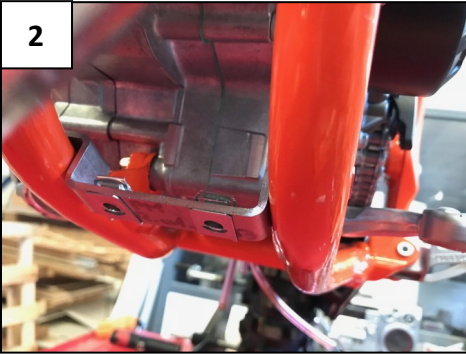

AX1485

KTM 85SX/ Husqvarna
TC85/ GasGas MC85
Skid plate 6mm

- 2 NE01-11-001 Screws 6x25mm
- 2 NE01-04-002 Clamped bolt
- 6 NE01-02-004 Tfhc 6x30mm
- 6 NE01-03-001 Ring M6
- 6 NE01-04-003 Em6f
- 2 PM01-04-172 Plastic brackets
- 1 PM02-01-033 Metal bracket

1

2

3

4

AX1485

KTM 85SX/ Husqvarna
TC85/ GasGas MC85
Skid plate 6mm

- 2 NE01-11-001 Screws 6x25mm
- 2 NE01-04-002 Clamped bolt
- 6 NE01-02-004 Tfhc 6x30mm
- 6 NE01-03-001 Ring M6
- 6 NE01-04-003 Em6f
- 2 PM01-04-172 Plastic brackets
- 1 PM02-01-033 Metal bracket