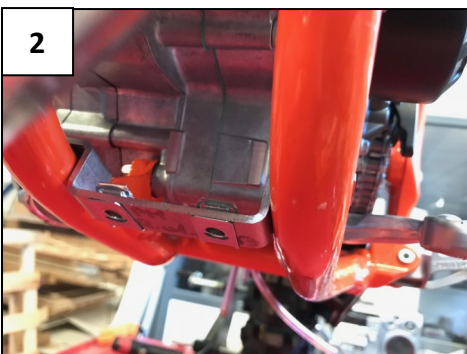

AX1485

KTM 85SX/ Husqvarna
TC85/ GasGas MC85
Skid plate 6mm

- 2 NE01-11-001 Screws 6x25mm
- 2 NE01-04-002 Clamped bolt
- 6 NE01-02-004 Tfhc 6x30mm
- 6 NE01-03-001 Ring M6
- 6 NE01-04-003 Em6f
- 2 PM01-04-172 Plastic brackets
- 1 PM02-01-033 Metal bracket

1

2

3

4

AX1485

KTM 85SX/ Husqvarna
TC85/ GasGas MC85
Skid plate 6mm

- 2 NE01-11-001 Screws 6x25mm
- 2 NE01-04-002 Clamped bolt
- 6 NE01-02-004 Tfhc 6x30mm
- 6 NE01-03-001 Ring M6
- 6 NE01-04-003 Em6f
- 2 PM01-04-172 Plastic brackets
- 1 PM02-01-033 Metal bracket

1

2

3

4