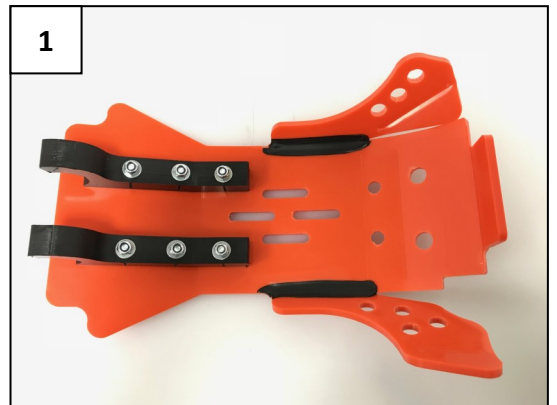

AX1485

KTM 85SX/ Husqvarna
TC85/ GasGas MC85
Skid plate 6mm

- 2 NE01-11-001 Screws 6x25mm
- 2 NE01-04-002 Clamped bolt
- 6 NE01-02-004 Tfhc 6x30mm
- 6 NE01-03-001 Ring M6
- 6 NE01-04-003 Em6f
- 2 PM01-04-172 Plastic brackets
- 1 PM02-01-033 Metal bracket

1