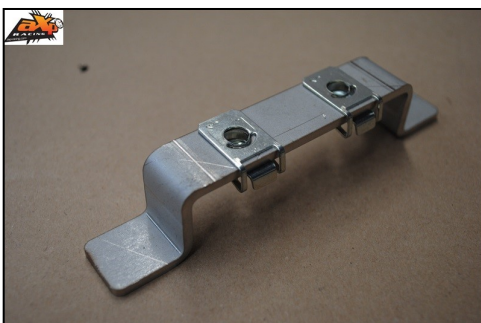

Préparer la fixation avant/ **Prepare the front fixation**