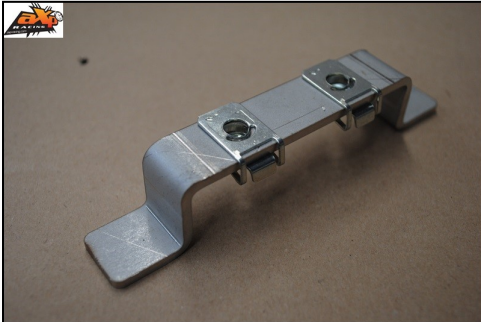

Préparer la fixation avant/ **Prepare the front fixation**