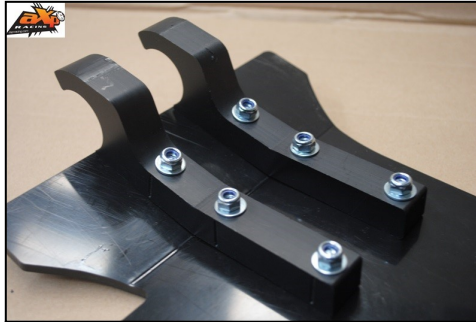

Fixer les fixations arrières/ **Fix the rear fixations**