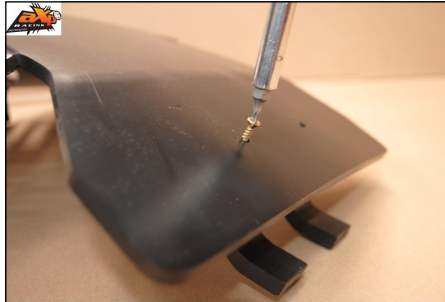

AX1377

Sabot GP PHD
HVA FC/FX250-350

- 1 PM02-07-001
- 2 NE01-11-001 Screw 6x25mm
- 2 NE01-04-002
- 2 NE01-09-001
- 1 NE04-01-110

PM02-07-001 + NE01-04-002

NE01-09-001

NE01-11-001

AX1377

Sabot GP PHD
HVA FC/FX250-350