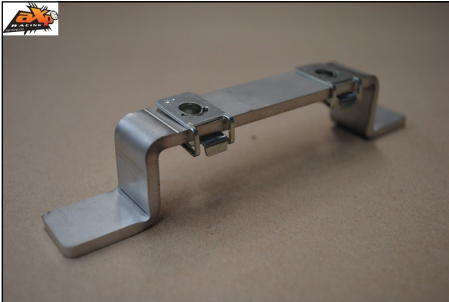

AX1377

Sabot GP PHD
HVA FC/FX250-350

- 1 PM02-07-001
- 2 NE01-11-001 Screw 6x25mm
- 2 NE01-04-002
- 2 NE01-09-001
- 1 NE04-01-110

PM02-07-001 + NE01-04-002

NE01-09-001

NE01-11-001

AX1377

Sabot GP PHD
HVA FC/FX250-350

- 1 PM02-07-001
- 2 NE01-11-001 Screw 6x25mm
- 2 NE01-04-002
- 2 NE01-09-001
- 1 NE04-01-110

PM02-07-001 + NE01-04-002

NE01-09-001

NE01-11-001