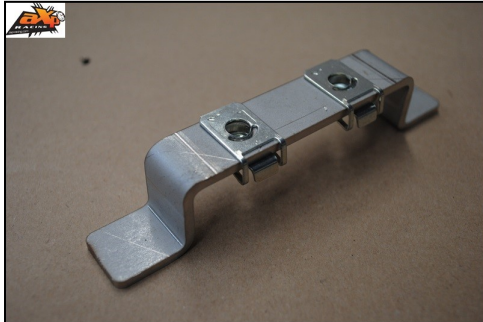

Préparer la fixation avant/ **Prepare the front fixation**