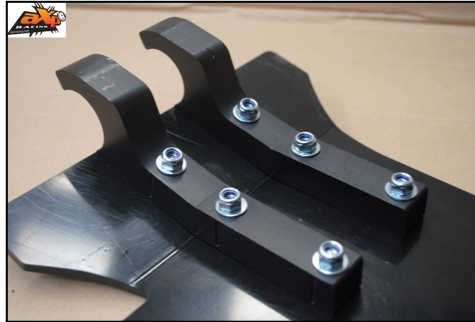

Fixer les fixations arrières/ **Fix the rear fixations**