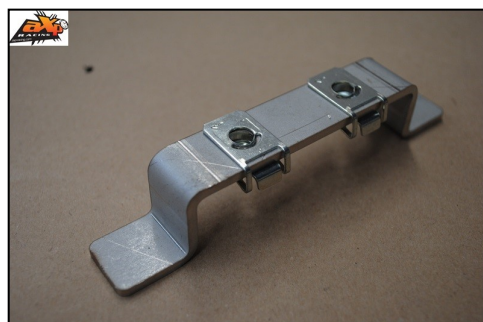

Préparer la fixation avant/ **Prepare the front fixation**