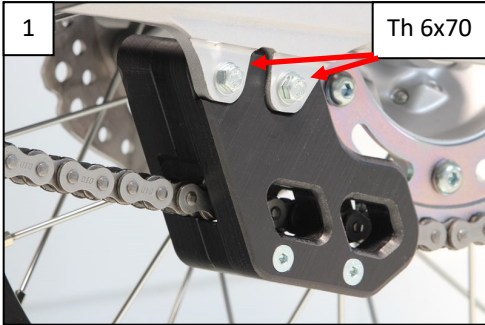

- 2 NE01-06-006 - Th 6x70
- 2 NE10-01-004 - Alloy spacers
- 4 NE01-04-003 - Em6f
- 4 NE01-03-001 - M6 Washer
- 2 NE01-02-013 - Tfhc 6x60

**AX1608**  
Honda CRF300L  
Chain Guide

Scan with your Iphone  
Use QR Reader for Android: