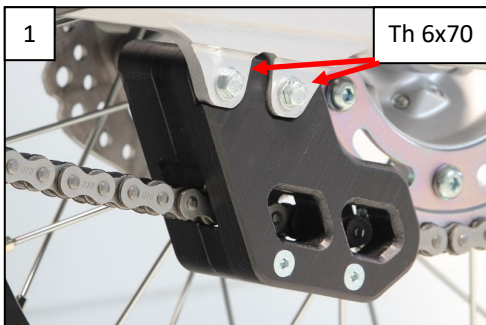

- 2 NE01-06-006 - Th 6x70
- 2 NE10-01-004 - Alloy spacers
- 4 NE01-04-003 - Em6f
- 4 NE01-03-001 - M6 Washer
- 2 NE01-02-013 - Tfhc 6x60

**AX1608**  
Honda CRF300L  
Chain Guide

Scan with your Iphone  
Use QR Reader for Android: