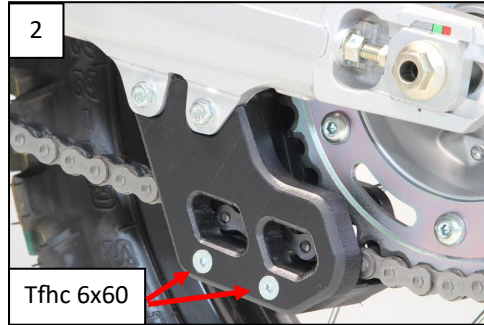

- 2 NE01-06-006 - Th 6x70
- 2 NE10-01-004 - Alloy spacers
- 4 NE01-04-003 - Em6f
- 4 NE01-03-001 - M6 Washer
- 2 NE01-02-013 - Tfhc 6x60

**AX1608**  
Honda CRF300L  
Chain Guide

Scan with your Iphone  
Use QR Reader for Android: