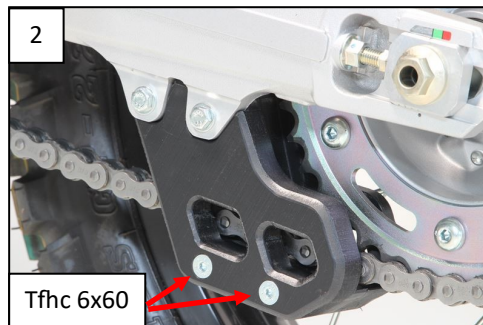

- 2 NE01-06-006 - Th 6x70
- 2 NE10-01-004 - Alloy spacers
- 4 NE01-04-003 - Em6f
- 4 NE01-03-001 - M6 Washer
- 2 NE01-02-013 - Tfhc 6x60

**AX1608**  
Honda CRF300L  
Chain Guide

Scan with your Iphone  
Use QR Reader for Android: